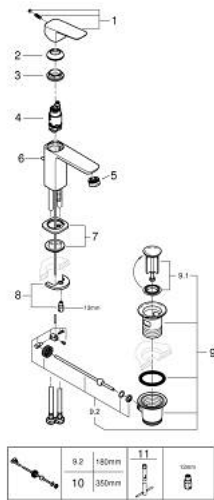

10 169 400 00 **GROHE CUBE0 SINGLE-LEVER BASIN MIXER 1/2"**  
**S-SIZE**

**PRODUCT DESCRIPTION**

- Colour: chrome
- single hole installation
- metal lever
- GROHE SilkMove 28 mm ceramic cartridge
- adjustable flow rate limiter
- with temperature limiter
- GROHE EcoJoy - Less water, perfect flow
- maximum flow rate (at 3 bar): 5 l/min
- GROHE FastFixation installation system
- pop-up waste set 1 1/4"
- flexible connection hoses

10 169 400 00 **GROHE CUBEO SINGLE-LEVER BASIN MIXER 1/2"**  
**S-SIZE**

**SPARE PARTS**, januar 2023 – now

- 1: Cubeo Lever (Spare part-nr. 1060130000)
  - 2: Cap (Spare part-nr. 46581000)
  - 3: Fitting ring (Spare part-nr. 07419000)
  - 4: Cartridge (Spare part-nr. 46580000)
  - 5: Mousseur (Spare part-nr. 48159000)
  - 6: Lift rod (Spare part-nr. 65936PD0)
  - 7: Cubeo Rosette (Spare part-nr. 1060150000)
  - 8: Shank mounting kit (Spare part-nr. 46249000)
  - 9: Waste set 1 1/4" (Spare part-nr. 28910000)
  - 9.1: Plug (Spare part-nr. 07182000)
  - 9.2: Eccentric rod (Spare part-nr. 07052000)
  - 10: Eccentric rod (Spare part-nr. 07341000)\*
  - 11: Mounting wrench (Spare part-nr. 19017000)\*
- \* Optional accessories