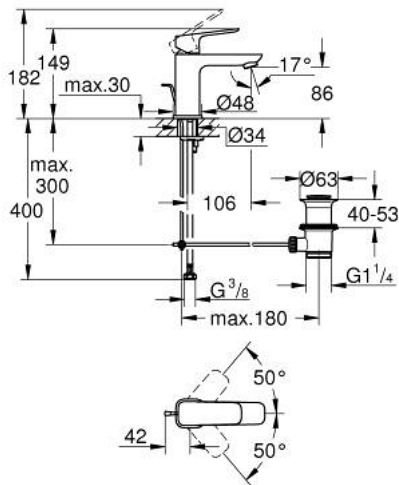

10 169 400 00 **GROHE CUBE0 SINGLE-LEVER BASIN MIXER 1/2"**
S-SIZE

PRODUCT DESCRIPTION

- Colour: chrome
- single hole installation
- metal lever
- GROHE SilkMove 28 mm ceramic cartridge
- adjustable flow rate limiter
- with temperature limiter
- AquaCalibrator
- maximum flow rate (at 3 bar): 5 l/min
- GROHE FastFixation installation system
- pop-up waste set 1 1/4"
- flexible connection hoses

10 169 400 00 **GROHE CUBEO SINGLE-LEVER BASIN MIXER 1/2"**
S-SIZE

SPARE PARTS, januar 2023 – now

- 1: Cubeo Lever (Spare part-nr. 1060130000)
 - 2: Cap (Spare part-nr. 46581000)
 - 3: Fitting ring (Spare part-nr. 07419000)
 - 4: Cartridge (Spare part-nr. 46580000)
 - 5: Mousseur (Spare part-nr. 48159000)
 - 6: Lift rod (Spare part-nr. 65936PD0)
 - 7: Cubeo Rosette (Spare part-nr. 1060150000)
 - 8: Shank mounting kit (Spare part-nr. 46249000)
 - 9: Waste set 1 1/4" (Spare part-nr. 28910000)
 - 9.1: Plug (Spare part-nr. 07182000)
 - 9.2: Eccentric rod (Spare part-nr. 07052000)
 - 10: Eccentric rod (Spare part-nr. 07341000)*
 - 11: Mounting wrench (Spare part-nr. 19017000)*
- * Optional accessories