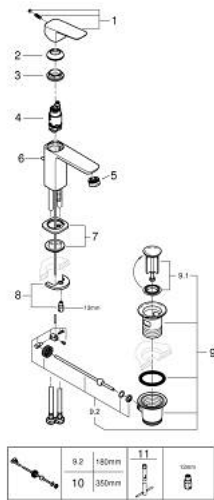

10 169 400 00 **GROHE CUBE0 SINGLE-LEVER BASIN MIXER 1/2"**
S-SIZE

PRODUCT DESCRIPTION

- Colour: chrome
- single hole installation
- metal lever
- GROHE SilkMove 28 mm ceramic cartridge
- adjustable flow rate limiter
- with temperature limiter
- AquaCalibrator
- maximum flow rate (at 3 bar): 5 l/min
- GROHE FastFixation installation system
- pop-up waste set 1 1/4"
- flexible connection hoses

10 169 400 00 **GROHE CUBEO SINGLE-LEVER BASIN MIXER 1/2"**
S-SIZE

SPARE PARTS, januar 2023 – now

- 1: Cubeo Lever (Spare part-nr. 1060130000)
 - 2: Cap (Spare part-nr. 46581000)
 - 3: Fitting ring (Spare part-nr. 07419000)
 - 4: Cartridge (Spare part-nr. 46580000)
 - 5: Mousseur (Spare part-nr. 48159000)
 - 6: Lift rod (Spare part-nr. 65936PD0)
 - 7: Cubeo Rosette (Spare part-nr. 1060150000)
 - 8: Shank mounting kit (Spare part-nr. 46249000)
 - 9: Waste set 1 1/4" (Spare part-nr. 28910000)
 - 9.1: Plug (Spare part-nr. 07182000)
 - 9.2: Eccentric rod (Spare part-nr. 07052000)
 - 10: Eccentric rod (Spare part-nr. 07341000)*
 - 11: Mounting wrench (Spare part-nr. 19017000)*
- * Optional accessories