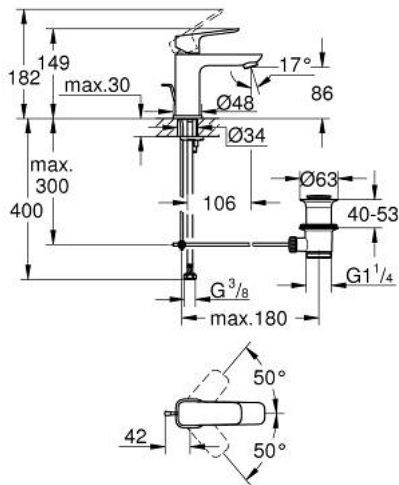

10 169 400 00 **GROHE CUBE0 SINGLE-LEVER BASIN MIXER 1/2"**  
**S-SIZE**

**PRODUCT DESCRIPTION**

- Colour: chrome
- single hole installation
- metal lever
- GROHE SilkMove 28 mm ceramic cartridge
- adjustable flow rate limiter
- with temperature limiter
- GROHE EcoJoy - Less water, perfect flow
- maximum flow rate (at 3 bar): 5 l/min
- GROHE FastFixation installation system
- pop-up waste set 1 1/4"
- flexible connection hoses

10 169 400 00 **GROHE CUBEO SINGLE-LEVER BASIN MIXER 1/2"**  
**S-SIZE**

**SPARE PARTS**, januar 2023 – now

- 1: Cubeo Lever (Spare part-nr. 1060130000)
  - 2: Cap (Spare part-nr. 46581000)
  - 3: Fitting ring (Spare part-nr. 07419000)
  - 4: Cartridge (Spare part-nr. 46580000)
  - 5: Mousseur (Spare part-nr. 48159000)
  - 6: Lift rod (Spare part-nr. 65936PD0)
  - 7: Cubeo Rosette (Spare part-nr. 1060150000)
  - 8: Shank mounting kit (Spare part-nr. 46249000)
  - 9: Waste set 1 1/4" (Spare part-nr. 28910000)
  - 9.1: Plug (Spare part-nr. 07182000)
  - 9.2: Eccentric rod (Spare part-nr. 07052000)
  - 10: Eccentric rod (Spare part-nr. 07341000)\*
  - 11: Mounting wrench (Spare part-nr. 19017000)\*
- \* Optional accessories