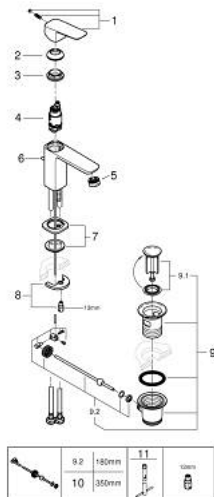

10 169 424 30 **GROHE CUBE0 SINGLE-LEVER BASIN MIXER 1/2"**
S-SIZE

PRODUCT DESCRIPTION

- Colour: Matte Black
- single hole installation
- metal lever
- GROHE SilkMove 28 mm ceramic cartridge
- adjustable flow rate limiter
- with temperature limiter
- GROHE EcoJoy - Less water, perfect flow
- maximum flow rate (at 3 bar): 5 l/min
- GROHE FastFixation installation system
- pop-up waste set 1 1/4"
- flexible connection hoses

10 169 424 30 **GROHE CUBEO SINGLE-LEVER BASIN MIXER 1/2"**
S-SIZE

SPARE PARTS, januar 2023 – now

1: Cubeo Lever (Spare part-nr. 1060132430)

2: Cap (Spare part-nr. 465812430)

3: Fitting ring (Spare part-nr. 07419000)

4: Cartridge (Spare part-nr. 46580000)

5: Mousseur (Spare part-nr. 481592430)

6: lift rod (Spare part-nr. 659362430)

7: Cubeo Rosette (Spare part-nr. 1060152430)

8: Shank mounting kit (Spare part-nr. 46249000)

9: Waste set 1 1/4" (Spare part-nr. 289102430)

9.1: Plug (Spare part-nr. 071822430)

9.2: Eccentric rod (Spare part-nr. 07052000)

10: Eccentric rod (Spare part-nr. 07341000)*

11: Mounting wrench (Spare part-nr. 19017000)*