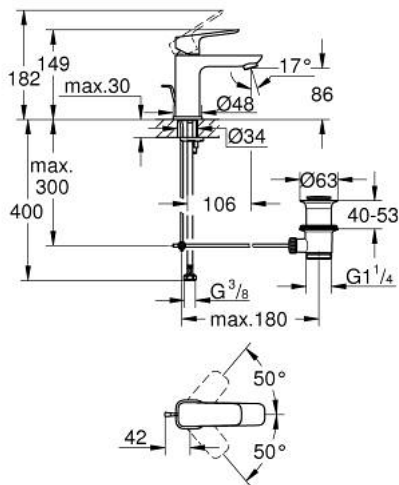

10 169 424 30 **GROHE CUBE0 SINGLE-LEVER BASIN MIXER 1/2"**
S-SIZE

PRODUCT DESCRIPTION

- Colour: Matte Black
- single hole installation
- metal lever
- GROHE SilkMove 28 mm ceramic cartridge
- adjustable flow rate limiter
- with temperature limiter
- GROHE EcoJoy - Less water, perfect flow
- maximum flow rate (at 3 bar): 5 l/min
- GROHE FastFixation installation system
- pop-up waste set 1 1/4"
- flexible connection hoses

10 169 424 30 **GROHE CUBEO SINGLE-LEVER BASIN MIXER 1/2"**
S-SIZE

SPARE PARTS, januar 2023 – now

1: Cubeo Lever (Spare part-nr. 1060132430)

2: Cap (Spare part-nr. 465812430)

3: Fitting ring (Spare part-nr. 07419000)

4: Cartridge (Spare part-nr. 46580000)

5: Mousseur (Spare part-nr. 481592430)

6: lift rod (Spare part-nr. 659362430)

7: Cubeo Rosette (Spare part-nr. 1060152430)

8: Shank mounting kit (Spare part-nr. 46249000)

9: Waste set 1 1/4" (Spare part-nr. 289102430)

9.1: Plug (Spare part-nr. 071822430)

9.2: Eccentric rod (Spare part-nr. 07052000)

10: Eccentric rod (Spare part-nr. 07341000)*

11: Mounting wrench (Spare part-nr. 19017000)*