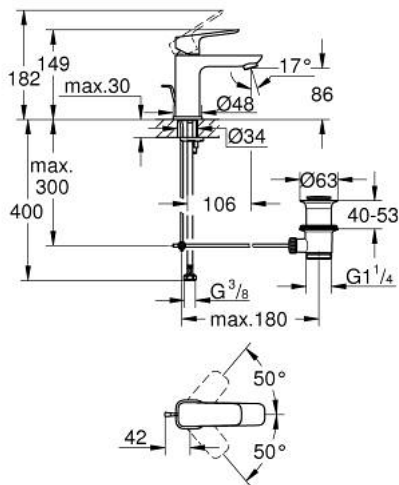

10 169 424 30 **GROHE CUBE0 SINGLE-LEVER BASIN MIXER 1/2"**
S-SIZE

PRODUCT DESCRIPTION

- Colour: Matte Black
- single hole installation
- metal lever
- GROHE SilkMove 28 mm ceramic cartridge
- adjustable flow rate limiter
- with temperature limiter
- AquaCalibrator
- maximum flow rate (at 3 bar): 5 l/min
- GROHE FastFixation installation system
- pop-up waste set 1 1/4"
- flexible connection hoses

10 169 424 30 **GROHE CUBEO SINGLE-LEVER BASIN MIXER 1/2"**
S-SIZE

SPARE PARTS, januar 2023 – now

- 1: Cubeo Lever (Spare part-nr. 1060132430)
 - 2: Cap (Spare part-nr. 465812430)
 - 3: Fitting ring (Spare part-nr. 07419000)
 - 4: Cartridge (Spare part-nr. 46580000)
 - 5: Mousseur (Spare part-nr. 481592430)
 - 6: lift rod (Spare part-nr. 659362430)
 - 7: Cubeo Rosette (Spare part-nr. 1060152430)
 - 8: Shank mounting kit (Spare part-nr. 46249000)
 - 9: Waste set 1 1/4" (Spare part-nr. 289102430)
 - 9.1: Plug (Spare part-nr. 071822430)
 - 9.2: Eccentric rod (Spare part-nr. 07052000)
 - 10: Eccentric rod (Spare part-nr. 07341000)*
 - 11: Mounting wrench (Spare part-nr. 19017000)*
- * Optional accessories