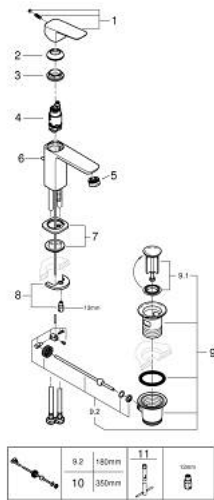

10 169 424 30 **GROHE CUBE0 SINGLE-LEVER BASIN MIXER 1/2"**
S-SIZE

PRODUCT DESCRIPTION

- Colour: Matte Black
- single hole installation
- metal lever
- GROHE SilkMove 28 mm ceramic cartridge
- adjustable flow rate limiter
- with temperature limiter
- AquaCalibrator
- maximum flow rate (at 3 bar): 5 l/min
- GROHE FastFixation installation system
- pop-up waste set 1 1/4"
- flexible connection hoses

10 169 424 30 **GROHE CUBEO SINGLE-LEVER BASIN MIXER 1/2"**
S-SIZE

SPARE PARTS, januar 2023 – now

- 1: Cubeo Lever (Spare part-nr. 1060132430)
 - 2: Cap (Spare part-nr. 465812430)
 - 3: Fitting ring (Spare part-nr. 07419000)
 - 4: Cartridge (Spare part-nr. 46580000)
 - 5: Mousseur (Spare part-nr. 481592430)
 - 6: lift rod (Spare part-nr. 659362430)
 - 7: Cubeo Rosette (Spare part-nr. 1060152430)
 - 8: Shank mounting kit (Spare part-nr. 46249000)
 - 9: Waste set 1 1/4" (Spare part-nr. 289102430)
 - 9.1: Plug (Spare part-nr. 071822430)
 - 9.2: Eccentric rod (Spare part-nr. 07052000)
 - 10: Eccentric rod (Spare part-nr. 07341000)*
 - 11: Mounting wrench (Spare part-nr. 19017000)*
- * Optional accessories