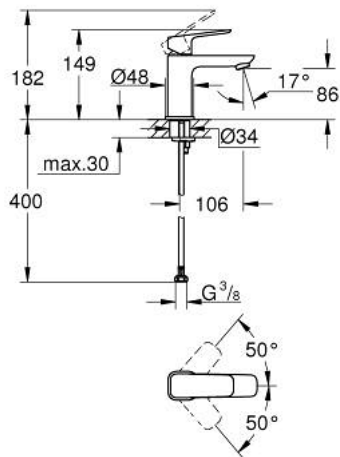

10 169 900 00 **GROHE CUBE0 SINGLE-LEVER BASIN MIXER 1/2"**
S-SIZE

PRODUCT DESCRIPTION

- Colour: chrome
- single hole installation
- metal lever
- GROHE SilkMove 28 mm ceramic cartridge
- adjustable flow rate limiter
- with temperature limiter
- AquaCalibrator
- maximum flow rate (at 3 bar): 5 l/min
- GROHE FastFixation installation system
- smooth body
- flexible connection hoses

10 169 900 00 **GROHE CUBEO SINGLE-LEVER BASIN MIXER 1/2"**
S-SIZE

SPARE PARTS, januar 2023 – now

- 1: Cubeo Lever (Spare part-nr. 1060130000)
 - 2: Cap (Spare part-nr. 46581000)
 - 3: Fitting ring (Spare part-nr. 07419000)
 - 4: Cartridge (Spare part-nr. 46580000)
 - 5: Mousseur (Spare part-nr. 48159000)
 - 6: Cubeo Rosette (Spare part-nr. 1060150000)
 - 7: Shank mounting kit (Spare part-nr. 46249000)
 - 8: Waste set with push-open plug (Spare part-nr. 65807000)*
 - 9: Mounting wrench (Spare part-nr. 19017000)*
- * Optional accessories