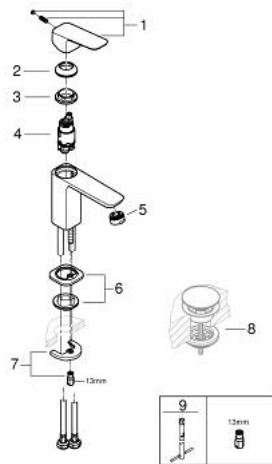

10 169 900 00 **GROHE CUBE0 SINGLE-LEVER BASIN MIXER 1/2"**  
**S-SIZE**

**PRODUCT DESCRIPTION**

- Colour: chrome
- single hole installation
- metal lever
- GROHE SilkMove 28 mm ceramic cartridge
- adjustable flow rate limiter
- with temperature limiter
- GROHE EcoJoy - Less water, perfect flow
- maximum flow rate (at 3 bar): 5 l/min
- GROHE FastFixation installation system
- smooth body
- flexible connection hoses

10 169 900 00 **GROHE CUBEO SINGLE-LEVER BASIN MIXER 1/2"**  
**S-SIZE**

**SPARE PARTS**, januar 2023 – now

- 1: Cubeo Lever (Spare part-nr. 1060130000)
  - 2: Cap (Spare part-nr. 46581000)
  - 3: Fitting ring (Spare part-nr. 07419000)
  - 4: Cartridge (Spare part-nr. 46580000)
  - 5: Mousseur (Spare part-nr. 48159000)
  - 6: Cubeo Rosette (Spare part-nr. 1060150000)
  - 7: Shank mounting kit (Spare part-nr. 46249000)
  - 8: Waste set with push-open plug (Spare part-nr. 65807000)\*
  - 9: Mounting wrench (Spare part-nr. 19017000)\*
- \* Optional accessories