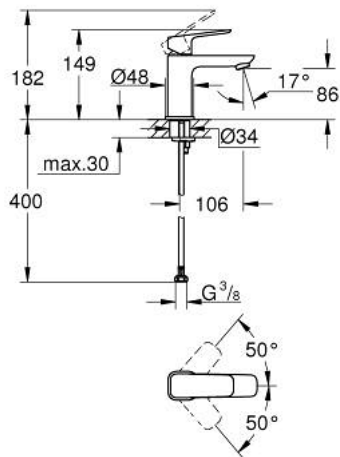

10 169 900 00 **GROHE CUBE0 SINGLE-LEVER BASIN MIXER 1/2"**  
**S-SIZE**

**PRODUCT DESCRIPTION**

- Colour: chrome
- single hole installation
- metal lever
- GROHE SilkMove 28 mm ceramic cartridge
- adjustable flow rate limiter
- with temperature limiter
- GROHE EcoJoy - Less water, perfect flow
- maximum flow rate (at 3 bar): 5 l/min
- GROHE FastFixation installation system
- smooth body
- flexible connection hoses

10 169 900 00 **GROHE CUBEO SINGLE-LEVER BASIN MIXER 1/2"**  
**S-SIZE**

**SPARE PARTS**, januar 2023 – now

- 1: Cubeo Lever (Spare part-nr. 1060130000)
  - 2: Cap (Spare part-nr. 46581000)
  - 3: Fitting ring (Spare part-nr. 07419000)
  - 4: Cartridge (Spare part-nr. 46580000)
  - 5: Mousseur (Spare part-nr. 48159000)
  - 6: Cubeo Rosette (Spare part-nr. 1060150000)
  - 7: Shank mounting kit (Spare part-nr. 46249000)
  - 8: Waste set with push-open plug (Spare part-nr. 65807000)\*
  - 9: Mounting wrench (Spare part-nr. 19017000)\*
- \* Optional accessories