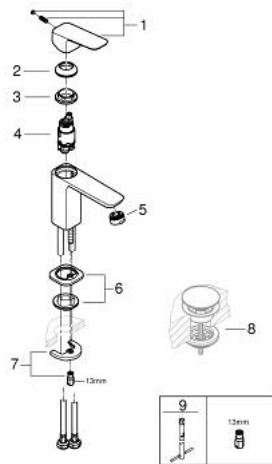

10 169 900 00 **GROHE CUBE0 SINGLE-LEVER BASIN MIXER 1/2"**
S-SIZE

PRODUCT DESCRIPTION

- Colour: chrome
- single hole installation
- metal lever
- GROHE SilkMove 28 mm ceramic cartridge
- adjustable flow rate limiter
- with temperature limiter
- AquaCalibrator
- maximum flow rate (at 3 bar): 5 l/min
- GROHE FastFixation installation system
- smooth body
- flexible connection hoses

10 169 900 00 **GROHE CUBEO SINGLE-LEVER BASIN MIXER 1/2"**
S-SIZE

SPARE PARTS, januar 2023 – now

- 1: Cubeo Lever (Spare part-nr. 1060130000)
 - 2: Cap (Spare part-nr. 46581000)
 - 3: Fitting ring (Spare part-nr. 07419000)
 - 4: Cartridge (Spare part-nr. 46580000)
 - 5: Mousseur (Spare part-nr. 48159000)
 - 6: Cubeo Rosette (Spare part-nr. 1060150000)
 - 7: Shank mounting kit (Spare part-nr. 46249000)
 - 8: Waste set with push-open plug (Spare part-nr. 65807000)*
 - 9: Mounting wrench (Spare part-nr. 19017000)*
- * Optional accessories