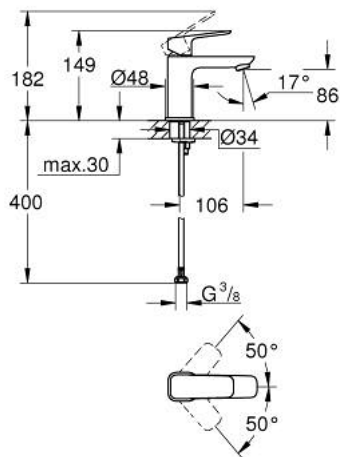

10 169 924 30 **GROHE CUBE0 SINGLE-LEVER BASIN MIXER 1/2"**
S-SIZE

PRODUCT DESCRIPTION

- Colour: Matte Black
- single hole installation
- metal lever
- GROHE SilkMove 28 mm ceramic cartridge
- adjustable flow rate limiter
- with temperature limiter
- AquaCalibrator
- maximum flow rate (at 3 bar): 5 l/min
- GROHE FastFixation installation system
- smooth body
- flexible connection hoses

10 169 924 30 **GROHE CUBEO SINGLE-LEVER BASIN MIXER 1/2"**
S-SIZE

SPARE PARTS, januar 2023 – now

- 1: Cubeo Lever (Spare part-nr. 1060132430)
 - 2: Cap (Spare part-nr. 465812430)
 - 3: Fitting ring (Spare part-nr. 07419000)
 - 4: Cartridge (Spare part-nr. 46580000)
 - 5: Mousseur (Spare part-nr. 481592430)
 - 6: Cubeo Rosette (Spare part-nr. 1060152430)
 - 7: Shank mounting kit (Spare part-nr. 46249000)
 - 8: Waste set with push-open plug (Spare part-nr. 658072430)*
 - 9: Mounting wrench (Spare part-nr. 19017000)*
- * Optional accessories