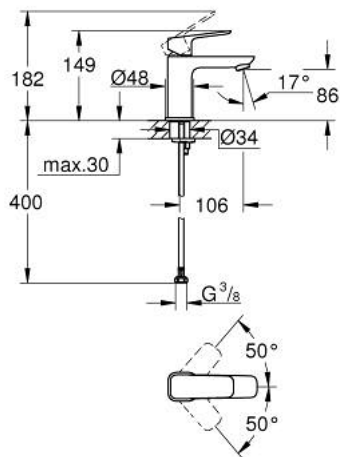

10 169 924 30 **GROHE CUBE0 SINGLE-LEVER BASIN MIXER 1/2"**
S-SIZE

PRODUCT DESCRIPTION

- Colour: Matte Black
- single hole installation
- metal lever
- GROHE SilkMove 28 mm ceramic cartridge
- adjustable flow rate limiter
- with temperature limiter
- GROHE EcoJoy - Less water, perfect flow
- maximum flow rate (at 3 bar): 5 l/min
- GROHE FastFixation installation system
- smooth body
- flexible connection hoses

10 169 924 30 **GROHE CUBEO SINGLE-LEVER BASIN MIXER 1/2"**
S-SIZE

SPARE PARTS, januar 2023 – now

- 1: Cubeo Lever (Spare part-nr. 1060132430)
 - 2: Cap (Spare part-nr. 465812430)
 - 3: Fitting ring (Spare part-nr. 07419000)
 - 4: Cartridge (Spare part-nr. 46580000)
 - 5: Mousseur (Spare part-nr. 481592430)
 - 6: Cubeo Rosette (Spare part-nr. 1060152430)
 - 7: Shank mounting kit (Spare part-nr. 46249000)
 - 8: Waste set with push-open plug (Spare part-nr. 658072430)*
 - 9: Mounting wrench (Spare part-nr. 19017000)*
- * Optional accessories