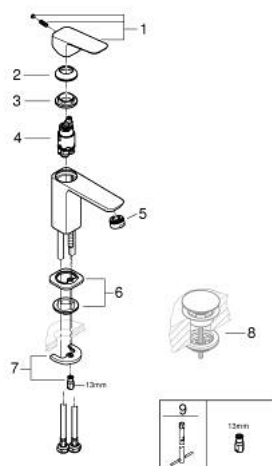

10 169 924 30 **GROHE CUBE0 SINGLE-LEVER BASIN MIXER 1/2"**
S-SIZE

PRODUCT DESCRIPTION

- Colour: Matte Black
- single hole installation
- metal lever
- GROHE SilkMove 28 mm ceramic cartridge
- adjustable flow rate limiter
- with temperature limiter
- GROHE EcoJoy - Less water, perfect flow
- maximum flow rate (at 3 bar): 5 l/min
- GROHE FastFixation installation system
- smooth body
- flexible connection hoses

10 169 924 30 **GROHE CUBEO SINGLE-LEVER BASIN MIXER 1/2"**
S-SIZE

SPARE PARTS, januar 2023 – now

- 1: Cubeo Lever (Spare part-nr. 1060132430)
 - 2: Cap (Spare part-nr. 465812430)
 - 3: Fitting ring (Spare part-nr. 07419000)
 - 4: Cartridge (Spare part-nr. 46580000)
 - 5: Mousseur (Spare part-nr. 481592430)
 - 6: Cubeo Rosette (Spare part-nr. 1060152430)
 - 7: Shank mounting kit (Spare part-nr. 46249000)
 - 8: Waste set with push-open plug (Spare part-nr. 658072430)*
 - 9: Mounting wrench (Spare part-nr. 19017000)*
- * Optional accessories