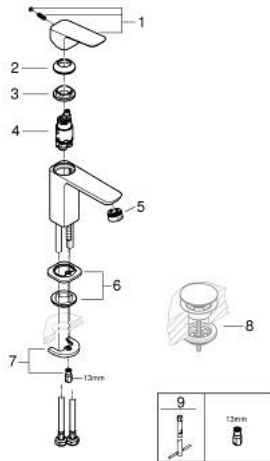

10 169 924 30 **GROHE CUBE0 SINGLE-LEVER BASIN MIXER 1/2"**
S-SIZE

PRODUCT DESCRIPTION

- Colour: Matte Black
- single hole installation
- metal lever
- GROHE SilkMove 28 mm ceramic cartridge
- adjustable flow rate limiter
- with temperature limiter
- AquaCalibrator
- maximum flow rate (at 3 bar): 5 l/min
- GROHE FastFixation installation system
- smooth body
- flexible connection hoses

10 169 924 30 **GROHE CUBEO SINGLE-LEVER BASIN MIXER 1/2"**
S-SIZE

SPARE PARTS, januar 2023 – now

- 1: Cubeo Lever (Spare part-nr. 1060132430)
 - 2: Cap (Spare part-nr. 465812430)
 - 3: Fitting ring (Spare part-nr. 07419000)
 - 4: Cartridge (Spare part-nr. 46580000)
 - 5: Mousseur (Spare part-nr. 481592430)
 - 6: Cubeo Rosette (Spare part-nr. 1060152430)
 - 7: Shank mounting kit (Spare part-nr. 46249000)
 - 8: Waste set with push-open plug (Spare part-nr. 658072430)*
 - 9: Mounting wrench (Spare part-nr. 19017000)*
- * Optional accessories