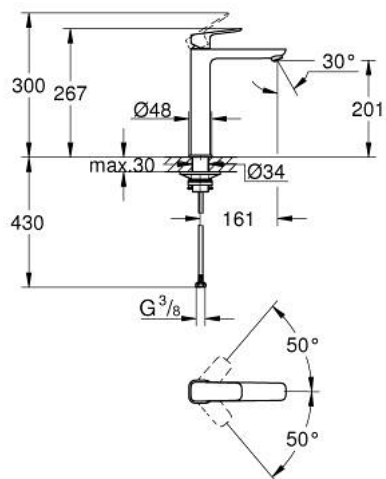

10 172 900 00 **GROHE CUBE0 SINGLE-LEVER BASIN MIXER 1/2"**
XL-SIZE

PRODUCT DESCRIPTION

- Colour: chrome
- single hole installation
- for free-standing basins
- metal lever
- GROHE SilkMove 28 mm ceramic cartridge
- adjustable flow rate limiter
- with temperature limiter
- AquaCalibrator
- maximum flow rate (at 3 bar): 5 l/min
- GROHE AquaGuide adjustable mousseur
- GROHE FastFixation installation system
- smooth body
- flexible connection hoses

10 172 900 00 **GROHE CUBE0 SINGLE-LEVER BASIN MIXER 1/2"**
XL-SIZE

SPARE PARTS, januar 2023 – now

- 1: Cubeo Lever (Spare part-nr. 1060130000)
 - 2: Cap (Spare part-nr. 46581000)
 - 3: Fitting ring (Spare part-nr. 07419000)
 - 4: Cartridge (Spare part-nr. 46580000)
 - 5: Flow straightener (Spare part-nr. 46837000)
 - 6: escutcheon (Spare part-nr. 1060160000)
 - 7: Support plate (Spare part-nr. 05334000)
 - 8: Shank fastening assembly (Spare part-nr. 48384000)
 - 9: Waste set with push-open plug (Spare part-nr. 65807000)*
- * Optional accessories