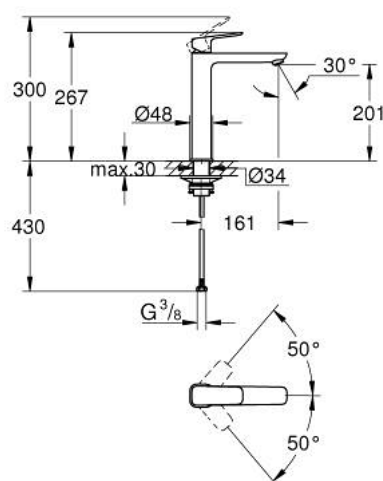

10 172 900 00 **GROHE CUBE0 SINGLE-LEVER BASIN MIXER 1/2"**
XL-SIZE

PRODUCT DESCRIPTION

- Colour: chrome
- single hole installation
- for free-standing basins
- metal lever
- GROHE SilkMove 28 mm ceramic cartridge
- adjustable flow rate limiter
- with temperature limiter
- GROHE EcoJoy - Less water, perfect flow
- maximum flow rate (at 3 bar): 5 l/min
- GROHE AquaGuide adjustable mousseur
- GROHE FastFixation installation system
- smooth body
- flexible connection hoses

10 172 900 00 **GROHE CUBE0 SINGLE-LEVER BASIN MIXER 1/2"**
XL-SIZE

SPARE PARTS, januar 2023 – now

- 1: Cubeo Lever (Spare part-nr. 1060130000)
 - 2: Cap (Spare part-nr. 46581000)
 - 3: Fitting ring (Spare part-nr. 07419000)
 - 4: Cartridge (Spare part-nr. 46580000)
 - 5: Flow straightener (Spare part-nr. 46837000)
 - 6: escutcheon (Spare part-nr. 1060160000)
 - 7: Support plate (Spare part-nr. 05334000)
 - 8: Shank fastening assembly (Spare part-nr. 48384000)
 - 9: Waste set with push-open plug (Spare part-nr. 65807000)*
- * Optional accessories