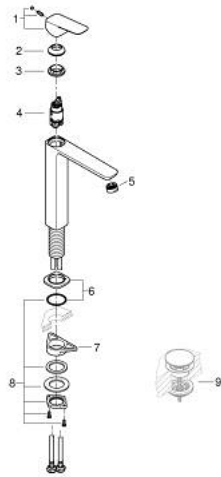

10 172 900 00 **GROHE CUBE0 SINGLE-LEVER BASIN MIXER 1/2"**
XL-SIZE

PRODUCT DESCRIPTION

- Colour: chrome
- single hole installation
- for free-standing basins
- metal lever
- GROHE SilkMove 28 mm ceramic cartridge
- adjustable flow rate limiter
- with temperature limiter
- GROHE EcoJoy - Less water, perfect flow
- maximum flow rate (at 3 bar): 5 l/min
- GROHE AquaGuide adjustable mousseur
- GROHE FastFixation installation system
- smooth body
- flexible connection hoses

10 172 900 00 **GROHE CUBE0 SINGLE-LEVER BASIN MIXER 1/2"**
XL-SIZE

SPARE PARTS, januar 2023 – now

- 1: Cubeo Lever (Spare part-nr. 1060130000)
 - 2: Cap (Spare part-nr. 46581000)
 - 3: Fitting ring (Spare part-nr. 07419000)
 - 4: Cartridge (Spare part-nr. 46580000)
 - 5: Flow straightener (Spare part-nr. 46837000)
 - 6: escutcheon (Spare part-nr. 1060160000)
 - 7: Support plate (Spare part-nr. 05334000)
 - 8: Shank fastening assembly (Spare part-nr. 48384000)
 - 9: Waste set with push-open plug (Spare part-nr. 65807000)*
- * Optional accessories