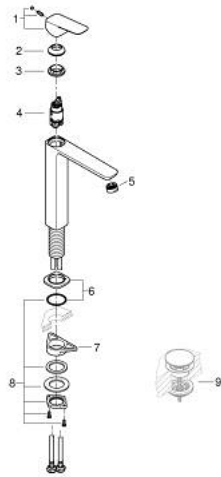

10 172 900 00 **GROHE CUBE0 SINGLE-LEVER BASIN MIXER 1/2"**
XL-SIZE

PRODUCT DESCRIPTION

- Colour: chrome
- single hole installation
- for free-standing basins
- metal lever
- GROHE SilkMove 28 mm ceramic cartridge
- adjustable flow rate limiter
- with temperature limiter
- AquaCalibrator
- maximum flow rate (at 3 bar): 5 l/min
- GROHE AquaGuide adjustable mousseur
- GROHE FastFixation installation system
- smooth body
- flexible connection hoses

10 172 900 00 **GROHE CUBE0 SINGLE-LEVER BASIN MIXER 1/2"**
XL-SIZE

SPARE PARTS, januar 2023 – now

- 1: Cubeo Lever (Spare part-nr. 1060130000)
 - 2: Cap (Spare part-nr. 46581000)
 - 3: Fitting ring (Spare part-nr. 07419000)
 - 4: Cartridge (Spare part-nr. 46580000)
 - 5: Flow straightener (Spare part-nr. 46837000)
 - 6: escutcheon (Spare part-nr. 1060160000)
 - 7: Support plate (Spare part-nr. 05334000)
 - 8: Shank fastening assembly (Spare part-nr. 48384000)
 - 9: Waste set with push-open plug (Spare part-nr. 65807000)*
- * Optional accessories