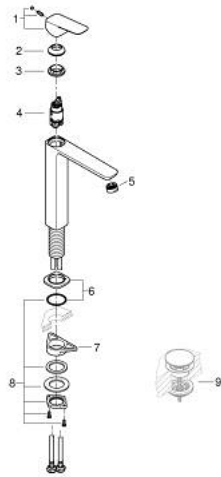

10 172 924 30 **GROHE CUBE0 SINGLE-LEVER BASIN MIXER 1/2"**
XL-SIZE

PRODUCT DESCRIPTION

- Colour: Matte Black
- single hole installation
- for free-standing basins
- metal lever
- GROHE SilkMove 28 mm ceramic cartridge
- adjustable flow rate limiter
- with temperature limiter
- AquaCalibrator
- maximum flow rate (at 3 bar): 5 l/min
- GROHE AquaGuide adjustable mousseur
- GROHE FastFixation installation system
- smooth body
- flexible connection hoses

10 172 924 30 **GROHE CUBEO SINGLE-LEVER BASIN MIXER 1/2"**
XL-SIZE

SPARE PARTS, januar 2023 – now

- 1: Cubeo Lever (Spare part-nr. 1060132430)
 - 2: Cap (Spare part-nr. 465812430)
 - 3: Fitting ring (Spare part-nr. 07419000)
 - 4: Cartridge (Spare part-nr. 46580000)
 - 5: Flow straightener (Spare part-nr. 468372430)
 - 6: escutcheon (Spare part-nr. 1060162430)
 - 7: Support plate (Spare part-nr. 05334000)
 - 8: Shank fastening assembly (Spare part-nr. 48384000)
 - 9: Waste set with push-open plug (Spare part-nr. 658072430)*
- * Optional accessories