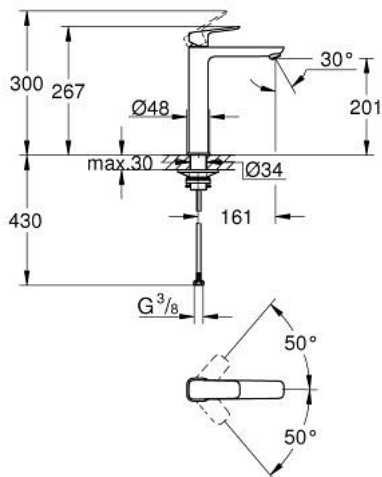

10 172 924 30 **GROHE CUBE0 SINGLE-LEVER BASIN MIXER 1/2"**
XL-SIZE

PRODUCT DESCRIPTION

- Colour: Matte Black
- single hole installation
- for free-standing basins
- metal lever
- GROHE SilkMove 28 mm ceramic cartridge
- adjustable flow rate limiter
- with temperature limiter
- AquaCalibrator
- maximum flow rate (at 3 bar): 5 l/min
- GROHE AquaGuide adjustable mousseur
- GROHE FastFixation installation system
- smooth body
- flexible connection hoses

10 172 924 30 **GROHE CUBEO SINGLE-LEVER BASIN MIXER 1/2"**
XL-SIZE

SPARE PARTS, januar 2023 – now

- 1: Cubeo Lever (Spare part-nr. 1060132430)
 - 2: Cap (Spare part-nr. 465812430)
 - 3: Fitting ring (Spare part-nr. 07419000)
 - 4: Cartridge (Spare part-nr. 46580000)
 - 5: Flow straightener (Spare part-nr. 468372430)
 - 6: escutcheon (Spare part-nr. 1060162430)
 - 7: Support plate (Spare part-nr. 05334000)
 - 8: Shank fastening assembly (Spare part-nr. 48384000)
 - 9: Waste set with push-open plug (Spare part-nr. 658072430)*
- * Optional accessories