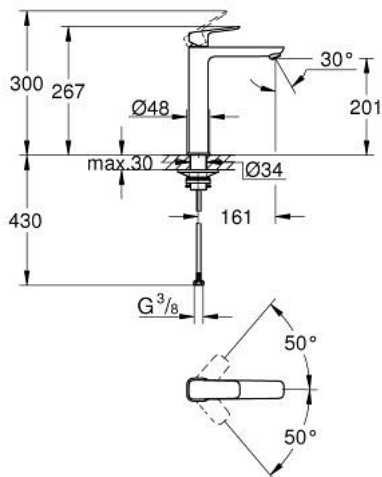

10 172 924 30 **GROHE CUBE0 SINGLE-LEVER BASIN MIXER 1/2"**
XL-SIZE

PRODUCT DESCRIPTION

- Colour: Matte Black
- single hole installation
- for free-standing basins
- metal lever
- GROHE SilkMove 28 mm ceramic cartridge
- adjustable flow rate limiter
- with temperature limiter
- GROHE EcoJoy - Less water, perfect flow
- maximum flow rate (at 3 bar): 5 l/min
- GROHE AquaGuide adjustable mousseur
- GROHE FastFixation installation system
- smooth body
- flexible connection hoses

10 172 924 30 **GROHE CUBE0 SINGLE-LEVER BASIN MIXER 1/2"**
XL-SIZE

SPARE PARTS, januar 2023 – now

- 1: Cubeo Lever (Spare part-nr. 1060132430)
 - 2: Cap (Spare part-nr. 465812430)
 - 3: Fitting ring (Spare part-nr. 07419000)
 - 4: Cartridge (Spare part-nr. 46580000)
 - 5: Flow straightener (Spare part-nr. 468372430)
 - 6: escutcheon (Spare part-nr. 1060162430)
 - 7: Support plate (Spare part-nr. 05334000)
 - 8: Shank fastening assembly (Spare part-nr. 48384000)
 - 9: Waste set with push-open plug (Spare part-nr. 658072430)*
- * Optional accessories