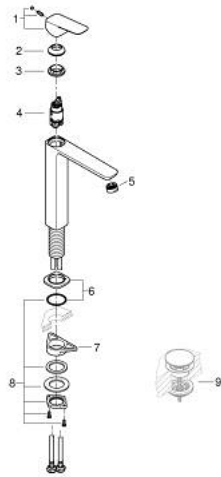

10 172 924 30 **GROHE CUBE0 SINGLE-LEVER BASIN MIXER 1/2"**
XL-SIZE

PRODUCT DESCRIPTION

- Colour: Matte Black
- single hole installation
- for free-standing basins
- metal lever
- GROHE SilkMove 28 mm ceramic cartridge
- adjustable flow rate limiter
- with temperature limiter
- GROHE EcoJoy - Less water, perfect flow
- maximum flow rate (at 3 bar): 5 l/min
- GROHE AquaGuide adjustable mousseur
- GROHE FastFixation installation system
- smooth body
- flexible connection hoses

10 172 924 30 **GROHE CUBE0 SINGLE-LEVER BASIN MIXER 1/2"**
XL-SIZE

SPARE PARTS, januar 2023 – now

- 1: Cubeo Lever (Spare part-nr. 1060132430)
 - 2: Cap (Spare part-nr. 465812430)
 - 3: Fitting ring (Spare part-nr. 07419000)
 - 4: Cartridge (Spare part-nr. 46580000)
 - 5: Flow straightener (Spare part-nr. 468372430)
 - 6: escutcheon (Spare part-nr. 1060162430)
 - 7: Support plate (Spare part-nr. 05334000)
 - 8: Shank fastening assembly (Spare part-nr. 48384000)
 - 9: Waste set with push-open plug (Spare part-nr. 658072430)*
- * Optional accessories