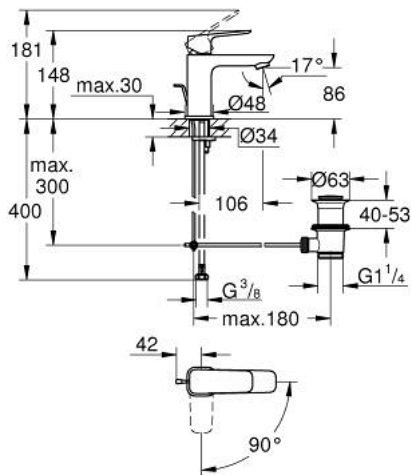

10 173 000 00 **GROHE CUBE0 SINGLE-LEVER BASIN MIXER 1/2"**
S-SIZE

PRODUCT DESCRIPTION

- Colour: chrome
- single hole installation
- metal lever
- GROHE SilkMove 28 mm ceramic cartridge
- EcoMode - cold water flow in mid-lever position saves energy
- adjustable flow rate limiter
- with temperature limiter
- GROHE LongLife finish
- GROHE EcoJoy - Less water, perfect flow
- maximum flow rate (at 3 bar): 5 l/min
- GROHE FastFixation installation system
- pop-up waste set 1 1/4"
- flexible connection hoses

10 173 000 00 **GROHE CUBEO SINGLE-LEVER BASIN MIXER 1/2"**
S-SIZE

SPARE PARTS, januar 2023 – now

- 1: Cubeo Lever (Spare part-nr. 1060180000)
 - 2: Cap (Spare part-nr. 46581000)
 - 3: Fitting ring (Spare part-nr. 07419000)
 - 4: Cubeo Catridge (Spare part-nr. 1060179990)
 - 5: Mousseur (Spare part-nr. 48159000)
 - 6: Lift rod (Spare part-nr. 65936PD0)
 - 7: Cubeo Rosette (Spare part-nr. 1060150000)
 - 8: Shank mounting kit (Spare part-nr. 46249000)
 - 9: Waste set 1 1/4" (Spare part-nr. 28910000)
 - 9.1: Plug (Spare part-nr. 07182000)
 - 9.2: Eccentric rod (Spare part-nr. 07052000)
 - 10: Mounting wrench (Spare part-nr. 19017000)*
 - 11: Eccentric rod (Spare part-nr. 07341000)*
- * Optional accessories