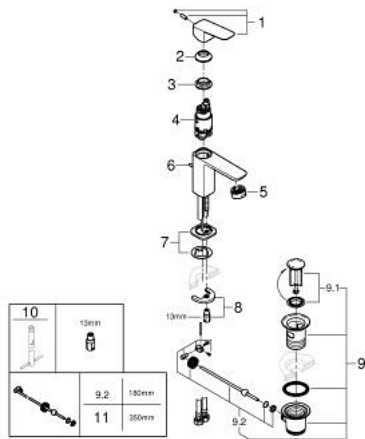

10 173 000 00 **GROHE CUBE0 SINGLE-LEVER BASIN MIXER 1/2"**
S-SIZE

PRODUCT DESCRIPTION

- Colour: chrome
- single hole installation
- metal lever
- GROHE SilkMove 28 mm ceramic cartridge
- OpenCold - cold water flow in mid-lever position
- adjustable flow rate limiter
- with temperature limiter
- GROHE LongLife finish
- AquaCalibrator
- maximum flow rate (at 3 bar): 5 l/min
- GROHE FastFixation installation system
- pop-up waste set 1 1/4"
- flexible connection hoses

10 173 000 00 **GROHE CUBEO SINGLE-LEVER BASIN MIXER 1/2"**
S-SIZE

SPARE PARTS, januar 2023 – now

- 1: Cubeo Lever (Spare part-nr. 1060180000)
- 2: Cap (Spare part-nr. 46581000)
- 3: Fitting ring (Spare part-nr. 07419000)
- 4: Cubeo Catridge (Spare part-nr. 1060179990)
- 5: Mousseur (Spare part-nr. 48159000)
- 6: Lift rod (Spare part-nr. 65936PD0)
- 7: Cubeo Rosette (Spare part-nr. 1060150000)
- 8: Shank mounting kit (Spare part-nr. 46249000)
- 9: Waste set 1 1/4" (Spare part-nr. 28910000)
- 9.1: Plug (Spare part-nr. 07182000)
- 9.2: Eccentric rod (Spare part-nr. 07052000)
- 10: Mounting wrench (Spare part-nr. 19017000)*
- 11: Eccentric rod (Spare part-nr. 07341000)*