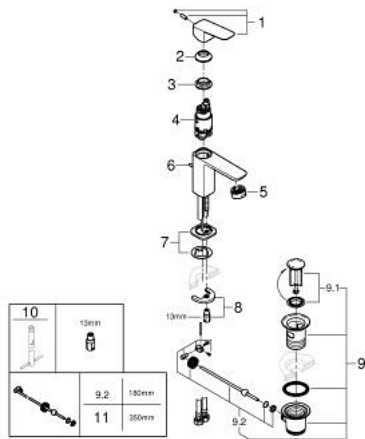

10 173 000 00 **GROHE CUBE0 SINGLE-LEVER BASIN MIXER 1/2"**
S-SIZE

PRODUCT DESCRIPTION

- Colour: chrome
- single hole installation
- metal lever
- GROHE SilkMove 28 mm ceramic cartridge
- EcoMode - cold water flow in mid-lever position saves energy
- adjustable flow rate limiter
- with temperature limiter
- GROHE LongLife finish
- GROHE EcoJoy - Less water, perfect flow
- maximum flow rate (at 3 bar): 5 l/min
- GROHE FastFixation installation system
- pop-up waste set 1 1/4"
- flexible connection hoses

10 173 000 00 **GROHE CUBEO SINGLE-LEVER BASIN MIXER 1/2"**
S-SIZE

SPARE PARTS, januar 2023 – now

- 1: Cubeo Lever (Spare part-nr. 1060180000)
 - 2: Cap (Spare part-nr. 46581000)
 - 3: Fitting ring (Spare part-nr. 07419000)
 - 4: Cubeo Catridge (Spare part-nr. 1060179990)
 - 5: Mousseur (Spare part-nr. 48159000)
 - 6: Lift rod (Spare part-nr. 65936PD0)
 - 7: Cubeo Rosette (Spare part-nr. 1060150000)
 - 8: Shank mounting kit (Spare part-nr. 46249000)
 - 9: Waste set 1 1/4" (Spare part-nr. 28910000)
 - 9.1: Plug (Spare part-nr. 07182000)
 - 9.2: Eccentric rod (Spare part-nr. 07052000)
 - 10: Mounting wrench (Spare part-nr. 19017000)*
 - 11: Eccentric rod (Spare part-nr. 07341000)*
- * Optional accessories