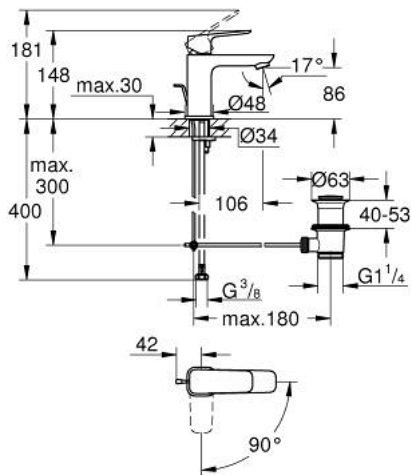

10 173 000 00 **GROHE CUBE0 SINGLE-LEVER BASIN MIXER 1/2"**
S-SIZE

PRODUCT DESCRIPTION

- Colour: chrome
- single hole installation
- metal lever
- GROHE SilkMove 28 mm ceramic cartridge
- OpenCold - cold water flow in mid-lever position
- adjustable flow rate limiter
- with temperature limiter
- GROHE LongLife finish
- AquaCalibrator
- maximum flow rate (at 3 bar): 5 l/min
- GROHE FastFixation installation system
- pop-up waste set 1 1/4"
- flexible connection hoses

10 173 000 00 **GROHE CUBEO SINGLE-LEVER BASIN MIXER 1/2"**
S-SIZE

SPARE PARTS, januar 2023 – now

- 1: Cubeo Lever (Spare part-nr. 1060180000)
- 2: Cap (Spare part-nr. 46581000)
- 3: Fitting ring (Spare part-nr. 07419000)
- 4: Cubeo Catridge (Spare part-nr. 1060179990)
- 5: Mousseur (Spare part-nr. 48159000)
- 6: Lift rod (Spare part-nr. 65936PD0)
- 7: Cubeo Rosette (Spare part-nr. 1060150000)
- 8: Shank mounting kit (Spare part-nr. 46249000)
- 9: Waste set 1 1/4" (Spare part-nr. 28910000)
- 9.1: Plug (Spare part-nr. 07182000)
- 9.2: Eccentric rod (Spare part-nr. 07052000)
- 10: Mounting wrench (Spare part-nr. 19017000)*
- 11: Eccentric rod (Spare part-nr. 07341000)*