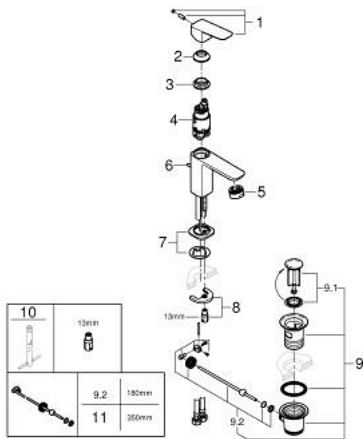

10 173 024 30 **GROHE CUBE0 SINGLE-LEVER BASIN MIXER 1/2"**
S-SIZE

PRODUCT DESCRIPTION

- Colour: Matte Black
- single hole installation
- metal lever
- GROHE SilkMove 28 mm ceramic cartridge
- EcoMode - cold water flow in mid-lever position saves energy
- adjustable flow rate limiter
- with temperature limiter
- GROHE EcoJoy - Less water, perfect flow
- maximum flow rate (at 3 bar): 5 l/min
- GROHE FastFixation installation system
- pop-up waste set 1 1/4"
- flexible connection hoses

10 173 024 30 **GROHE CUBEO SINGLE-LEVER BASIN MIXER 1/2"**
S-SIZE

SPARE PARTS, januar 2023 – now

- 1: lever (Spare part-nr. 1060182430)
- 2: Cap (Spare part-nr. 465812430)
- 3: Fitting ring (Spare part-nr. 07419000)
- 4: Cubeo Cartridge (Spare part-nr. 1060179990)
- 5: Mousseur (Spare part-nr. 481592430)
- 6: lift rod (Spare part-nr. 659362430)
- 7: Cubeo Rosette (Spare part-nr. 1060152430)
- 8: Shank mounting kit (Spare part-nr. 46249000)
- 9: Waste set 1 1/4" (Spare part-nr. 289102430)
- 9.1: Plug (Spare part-nr. 071822430)
- 9.2: Eccentric rod (Spare part-nr. 07052000)
- 10: Mounting wrench (Spare part-nr. 19017000)*
- 11: Eccentric rod (Spare part-nr. 07341000)*