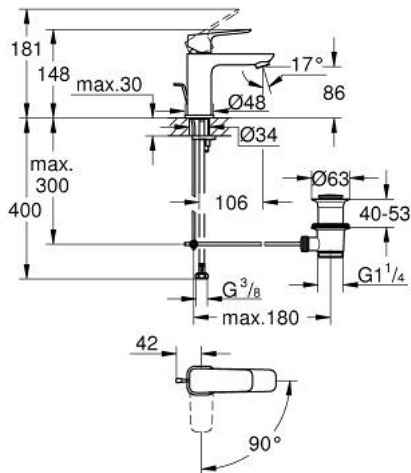

10 173 024 30 **GROHE CUBE0 SINGLE-LEVER BASIN MIXER 1/2"**
S-SIZE

PRODUCT DESCRIPTION

- Colour: Matte Black
- single hole installation
- metal lever
- GROHE SilkMove 28 mm ceramic cartridge
- OpenCold - cold water flow in mid-lever position
- adjustable flow rate limiter
- with temperature limiter
- AquaCalibrator
- maximum flow rate (at 3 bar): 5 l/min
- GROHE FastFixation installation system
- pop-up waste set 1 1/4"
- flexible connection hoses

10 173 024 30 **GROHE CUBEO SINGLE-LEVER BASIN MIXER 1/2"**
S-SIZE

SPARE PARTS, januar 2023 – now

- 1: lever (Spare part-nr. 1060182430)
- 2: Cap (Spare part-nr. 465812430)
- 3: Fitting ring (Spare part-nr. 07419000)
- 4: Cubeo Cartridge (Spare part-nr. 1060179990)
- 5: Mousseur (Spare part-nr. 481592430)
- 6: lift rod (Spare part-nr. 659362430)
- 7: Cubeo Rosette (Spare part-nr. 1060152430)
- 8: Shank mounting kit (Spare part-nr. 46249000)
- 9: Waste set 1 1/4" (Spare part-nr. 289102430)
- 9.1: Plug (Spare part-nr. 071822430)
- 9.2: Eccentric rod (Spare part-nr. 07052000)
- 10: Mounting wrench (Spare part-nr. 19017000)*
- 11: Eccentric rod (Spare part-nr. 07341000)*