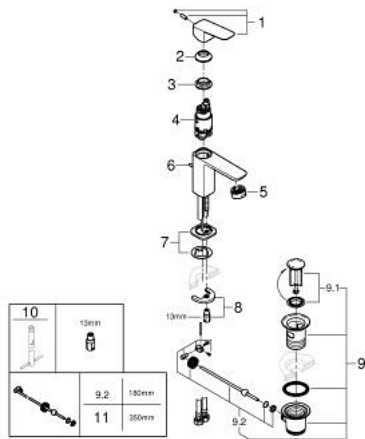

10 173 024 30 **GROHE CUBE0 SINGLE-LEVER BASIN MIXER 1/2"**
S-SIZE

PRODUCT DESCRIPTION

- Colour: Matte Black
- single hole installation
- metal lever
- GROHE SilkMove 28 mm ceramic cartridge
- OpenCold - cold water flow in mid-lever position
- adjustable flow rate limiter
- with temperature limiter
- AquaCalibrator
- maximum flow rate (at 3 bar): 5 l/min
- GROHE FastFixation installation system
- pop-up waste set 1 1/4"
- flexible connection hoses

10 173 024 30 **GROHE CUBEO SINGLE-LEVER BASIN MIXER 1/2"**
S-SIZE

SPARE PARTS, januar 2023 – now

- 1: lever (Spare part-nr. 1060182430)
- 2: Cap (Spare part-nr. 465812430)
- 3: Fitting ring (Spare part-nr. 07419000)
- 4: Cubeo Cartridge (Spare part-nr. 1060179990)
- 5: Mousseur (Spare part-nr. 481592430)
- 6: lift rod (Spare part-nr. 659362430)
- 7: Cubeo Rosette (Spare part-nr. 1060152430)
- 8: Shank mounting kit (Spare part-nr. 46249000)
- 9: Waste set 1 1/4" (Spare part-nr. 289102430)
- 9.1: Plug (Spare part-nr. 071822430)
- 9.2: Eccentric rod (Spare part-nr. 07052000)
- 10: Mounting wrench (Spare part-nr. 19017000)*
- 11: Eccentric rod (Spare part-nr. 07341000)*