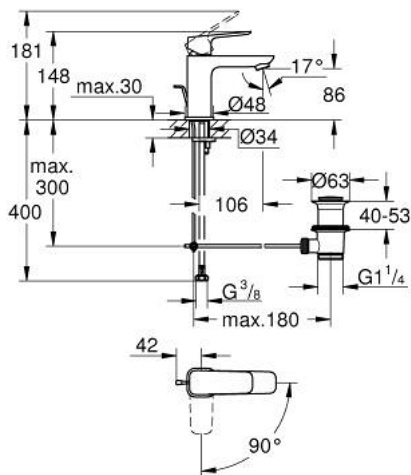

10 173 024 30 **GROHE CUBE0 SINGLE-LEVER BASIN MIXER 1/2"**
S-SIZE

PRODUCT DESCRIPTION

- Colour: Matte Black
- single hole installation
- metal lever
- GROHE SilkMove 28 mm ceramic cartridge
- EcoMode - cold water flow in mid-lever position saves energy
- adjustable flow rate limiter
- with temperature limiter
- GROHE EcoJoy - Less water, perfect flow
- maximum flow rate (at 3 bar): 5 l/min
- GROHE FastFixation installation system
- pop-up waste set 1 1/4"
- flexible connection hoses

10 173 024 30 **GROHE CUBEO SINGLE-LEVER BASIN MIXER 1/2"**
S-SIZE

SPARE PARTS, januar 2023 – now

- 1: lever (Spare part-nr. 1060182430)
- 2: Cap (Spare part-nr. 465812430)
- 3: Fitting ring (Spare part-nr. 07419000)
- 4: Cubeo Cartridge (Spare part-nr. 1060179990)
- 5: Mousseur (Spare part-nr. 481592430)
- 6: lift rod (Spare part-nr. 659362430)
- 7: Cubeo Rosette (Spare part-nr. 1060152430)
- 8: Shank mounting kit (Spare part-nr. 46249000)
- 9: Waste set 1 1/4" (Spare part-nr. 289102430)
- 9.1: Plug (Spare part-nr. 071822430)
- 9.2: Eccentric rod (Spare part-nr. 07052000)
- 10: Mounting wrench (Spare part-nr. 19017000)*
- 11: Eccentric rod (Spare part-nr. 07341000)*