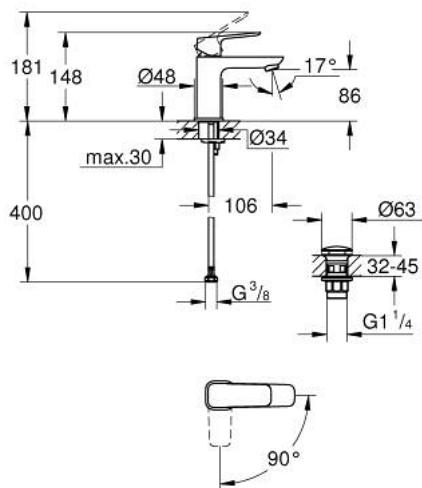

10 173 200 00 **GROHE CUBE0 SINGLE-LEVER BASIN MIXER 1/2"**
S-SIZE

PRODUCT DESCRIPTION

- Colour: chrome
- single hole installation
- metal lever
- GROHE SilkMove 28 mm ceramic cartridge
- OpenCold - cold water flow in mid-lever position
- adjustable flow rate limiter
- with temperature limiter
- GROHE LongLife finish
- AquaCalibrator
- maximum flow rate (at 3 bar): 5 l/min
- GROHE FastFixation installation system
- smooth body with push-open waste set 1 1/4"
- flexible connection hoses

10 173 200 00 **GROHE CUBEO SINGLE-LEVER BASIN MIXER 1/2"**
S-SIZE

SPARE PARTS, januar 2023 – now

- 1: Cubeo Lever (Spare part-nr. 1060180000)
 - 2: Cap (Spare part-nr. 46581000)
 - 3: Fitting ring (Spare part-nr. 07419000)
 - 4: Cubeo Cartridge (Spare part-nr. 1060179990)
 - 5: Mousseur (Spare part-nr. 48159000)
 - 6: Cubeo Rosette (Spare part-nr. 1060150000)
 - 7: Shank mounting kit (Spare part-nr. 46249000)
 - 8: Waste set with push-open plug (Spare part-nr. 65807000)
 - 9: Mounting wrench (Spare part-nr. 19017000)*
- * Optional accessories