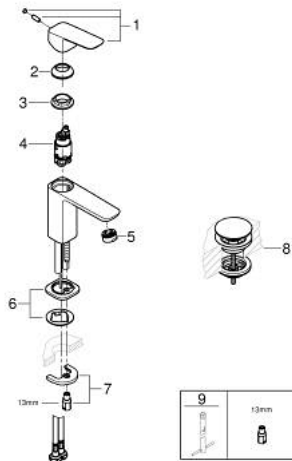

10 173 200 00 **GROHE CUBE0 SINGLE-LEVER BASIN MIXER 1/2"**
S-SIZE

PRODUCT DESCRIPTION

- Colour: chrome
- single hole installation
- metal lever
- GROHE SilkMove 28 mm ceramic cartridge
- OpenCold - cold water flow in mid-lever position
- adjustable flow rate limiter
- with temperature limiter
- GROHE LongLife finish
- AquaCalibrator
- maximum flow rate (at 3 bar): 5 l/min
- GROHE FastFixation installation system
- smooth body with push-open waste set 1 1/4"
- flexible connection hoses

10 173 200 00 **GROHE CUBEO SINGLE-LEVER BASIN MIXER 1/2"**
S-SIZE

SPARE PARTS, januar 2023 – now

- 1: Cubeo Lever (Spare part-nr. 1060180000)
 - 2: Cap (Spare part-nr. 46581000)
 - 3: Fitting ring (Spare part-nr. 07419000)
 - 4: Cubeo Cartridge (Spare part-nr. 1060179990)
 - 5: Mousseur (Spare part-nr. 48159000)
 - 6: Cubeo Rosette (Spare part-nr. 1060150000)
 - 7: Shank mounting kit (Spare part-nr. 46249000)
 - 8: Waste set with push-open plug (Spare part-nr. 65807000)
 - 9: Mounting wrench (Spare part-nr. 19017000)*
- * Optional accessories