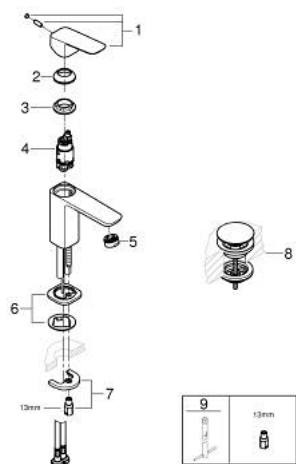

10 173 200 00 **GROHE CUBE0 SINGLE-LEVER BASIN MIXER 1/2"**  
**S-SIZE**

**PRODUCT DESCRIPTION**

- Colour: chrome
- single hole installation
- metal lever
- GROHE SilkMove 28 mm ceramic cartridge
- EcoMode - cold water flow in mid-lever position saves energy
- adjustable flow rate limiter
- with temperature limiter
- GROHE LongLife finish
- GROHE EcoJoy - Less water, perfect flow
- maximum flow rate (at 3 bar): 5 l/min
- GROHE FastFixation installation system
- smooth body with push-open waste set 1 1/4"
- flexible connection hoses

10 173 200 00 **GROHE CUBEO SINGLE-LEVER BASIN MIXER 1/2"**  
**S-SIZE**

**SPARE PARTS**, januar 2023 – now

- 1: Cubeo Lever (Spare part-nr. 1060180000)
  - 2: Cap (Spare part-nr. 46581000)
  - 3: Fitting ring (Spare part-nr. 07419000)
  - 4: Cubeo Cartridge (Spare part-nr. 1060179990)
  - 5: Mousseur (Spare part-nr. 48159000)
  - 6: Cubeo Rosette (Spare part-nr. 1060150000)
  - 7: Shank mounting kit (Spare part-nr. 46249000)
  - 8: Waste set with push-open plug (Spare part-nr. 65807000)
  - 9: Mounting wrench (Spare part-nr. 19017000)\*
- \* Optional accessories