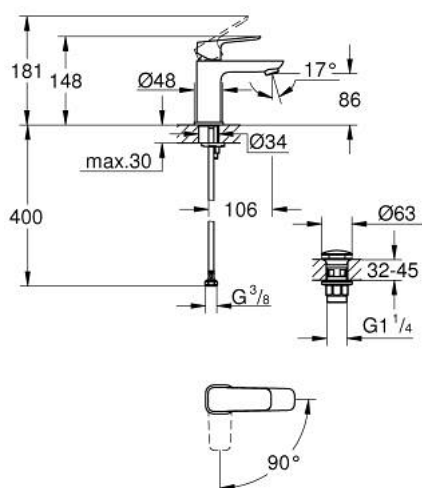

10 173 200 00 **GROHE CUBE0 SINGLE-LEVER BASIN MIXER 1/2"**  
**S-SIZE**

**PRODUCT DESCRIPTION**

- Colour: chrome
- single hole installation
- metal lever
- GROHE SilkMove 28 mm ceramic cartridge
- EcoMode - cold water flow in mid-lever position saves energy
- adjustable flow rate limiter
- with temperature limiter
- GROHE LongLife finish
- GROHE EcoJoy - Less water, perfect flow
- maximum flow rate (at 3 bar): 5 l/min
- GROHE FastFixation installation system
- smooth body with push-open waste set 1 1/4"
- flexible connection hoses

10 173 200 00 **GROHE CUBEO SINGLE-LEVER BASIN MIXER 1/2"**  
**S-SIZE**

**SPARE PARTS**, januar 2023 – now

- 1: Cubeo Lever (Spare part-nr. 1060180000)
  - 2: Cap (Spare part-nr. 46581000)
  - 3: Fitting ring (Spare part-nr. 07419000)
  - 4: Cubeo Cartridge (Spare part-nr. 1060179990)
  - 5: Mousseur (Spare part-nr. 48159000)
  - 6: Cubeo Rosette (Spare part-nr. 1060150000)
  - 7: Shank mounting kit (Spare part-nr. 46249000)
  - 8: Waste set with push-open plug (Spare part-nr. 65807000)
  - 9: Mounting wrench (Spare part-nr. 19017000)\*
- \* Optional accessories