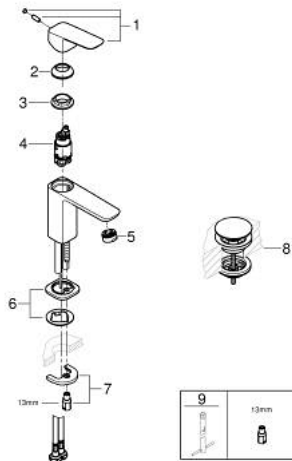

10 173 224 30 **GROHE CUBE0 SINGLE-LEVER BASIN MIXER 1/2"**  
**S-SIZE**

**PRODUCT DESCRIPTION**

- Colour: Matte Black
- single hole installation
- metal lever
- GROHE SilkMove 28 mm ceramic cartridge
- OpenCold - cold water flow in mid-lever position
- adjustable flow rate limiter
- with temperature limiter
- AquaCalibrator
- maximum flow rate (at 3 bar): 5 l/min
- GROHE FastFixation installation system
- smooth body with push-open waste set 1 1/4"
- flexible connection hoses

## 10 173 224 30 GROHE CUBEO SINGLE-LEVER BASIN MIXER 1/2" S-SIZE

### SPARE PARTS, januar 2023 – now

- 1: lever (Spare part-nr. 1060182430)
- 2: Cap (Spare part-nr. 465812430)
- 3: Fitting ring (Spare part-nr. 07419000)
- 4: Cubeo Cartridge (Spare part-nr. 1060179990)
- 5: Mousseur (Spare part-nr. 481592430)
- 6: Cubeo Rosette (Spare part-nr. 1060152430)
- 7: Shank mounting kit (Spare part-nr. 46249000)
- 8: Waste set with push-open plug (Spare part-nr. 658072430)
- 9: Mounting wrench (Spare part-nr. 19017000)\*