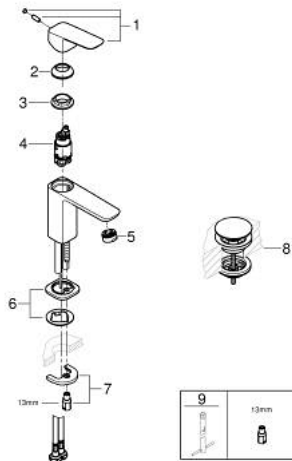

10 173 224 30 GROHE CUBE0 SINGLE-LEVER BASIN MIXER 1/2" S-SIZE

PRODUCT DESCRIPTION

- Colour: Matte Black
- single hole installation
- metal lever
- GROHE SilkMove 28 mm ceramic cartridge
- EcoMode - cold water flow in mid-lever position saves energy
- adjustable flow rate limiter
- with temperature limiter
- GROHE EcoJoy - Less water, perfect flow
- maximum flow rate (at 3 bar): 5 l/min
- GROHE FastFixation installation system
- smooth body with push-open waste set 1 1/4"
- flexible connection hoses

10 173 224 30 **GROHE CUBEO SINGLE-LEVER BASIN MIXER 1/2"**
S-SIZE

SPARE PARTS, januar 2023 – now

- 1: lever (Spare part-nr. 1060182430)
- 2: Cap (Spare part-nr. 465812430)
- 3: Fitting ring (Spare part-nr. 07419000)
- 4: Cubeo Cartridge (Spare part-nr. 1060179990)
- 5: Mousseur (Spare part-nr. 481592430)
- 6: Cubeo Rosette (Spare part-nr. 1060152430)
- 7: Shank mounting kit (Spare part-nr. 46249000)
- 8: Waste set with push-open plug (Spare part-nr. 658072430)
- 9: Mounting wrench (Spare part-nr. 19017000)*