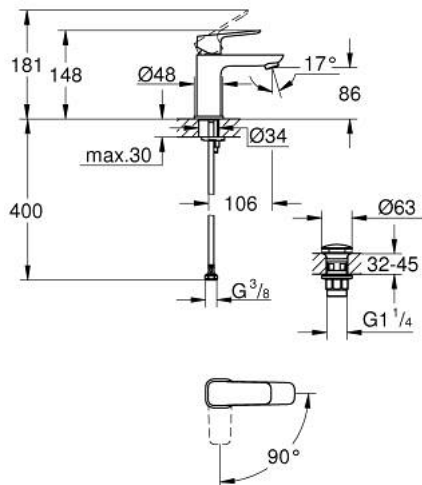

10 173 224 30 GROHE CUBE0 SINGLE-LEVER BASIN MIXER 1/2" S-SIZE

PRODUCT DESCRIPTION

- Colour: Matte Black
- single hole installation
- metal lever
- GROHE SilkMove 28 mm ceramic cartridge
- EcoMode - cold water flow in mid-lever position saves energy
- adjustable flow rate limiter
- with temperature limiter
- GROHE EcoJoy - Less water, perfect flow
- maximum flow rate (at 3 bar): 5 l/min
- GROHE FastFixation installation system
- smooth body with push-open waste set 1 1/4"
- flexible connection hoses

10 173 224 30 **GROHE CUBEO SINGLE-LEVER BASIN MIXER 1/2"**
S-SIZE

SPARE PARTS, januar 2023 – now

- 1: lever (Spare part-nr. 1060182430)
- 2: Cap (Spare part-nr. 465812430)
- 3: Fitting ring (Spare part-nr. 07419000)
- 4: Cubeo Cartridge (Spare part-nr. 1060179990)
- 5: Mousseur (Spare part-nr. 481592430)
- 6: Cubeo Rosette (Spare part-nr. 1060152430)
- 7: Shank mounting kit (Spare part-nr. 46249000)
- 8: Waste set with push-open plug (Spare part-nr. 658072430)
- 9: Mounting wrench (Spare part-nr. 19017000)*