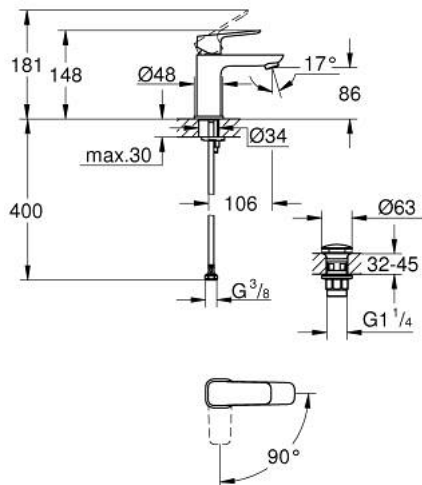

10 173 224 30 **GROHE CUBE0 SINGLE-LEVER BASIN MIXER 1/2"**  
**S-SIZE**

**PRODUCT DESCRIPTION**

- Colour: Matte Black
- single hole installation
- metal lever
- GROHE SilkMove 28 mm ceramic cartridge
- OpenCold - cold water flow in mid-lever position
- adjustable flow rate limiter
- with temperature limiter
- AquaCalibrator
- maximum flow rate (at 3 bar): 5 l/min
- GROHE FastFixation installation system
- smooth body with push-open waste set 1 1/4"
- flexible connection hoses

## 10 173 224 30 GROHE CUBEO SINGLE-LEVER BASIN MIXER 1/2" S-SIZE

### SPARE PARTS, januar 2023 – now

- 1: lever (Spare part-nr. 1060182430)
- 2: Cap (Spare part-nr. 465812430)
- 3: Fitting ring (Spare part-nr. 07419000)
- 4: Cubeo Cartridge (Spare part-nr. 1060179990)
- 5: Mousseur (Spare part-nr. 481592430)
- 6: Cubeo Rosette (Spare part-nr. 1060152430)
- 7: Shank mounting kit (Spare part-nr. 46249000)
- 8: Waste set with push-open plug (Spare part-nr. 658072430)
- 9: Mounting wrench (Spare part-nr. 19017000)\*