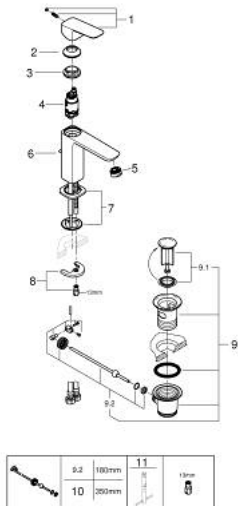

10 174 900 00 **GROHE CUBE0 SINGLE-LEVER BASIN MIXER 1/2"**  
**M-SIZE**

**PRODUCT DESCRIPTION**

- Colour: chrome
- single hole installation
- metal lever
- GROHE SilkMove 28 mm ceramic cartridge
- adjustable flow rate limiter
- with temperature limiter
- AquaCalibrator
- maximum flow rate (at 3 bar): 5 l/min
- GROHE FastFixation installation system
- pop-up waste set 1 1/4"
- flexible connection hoses

10 174 900 00 **GROHE CUBEO SINGLE-LEVER BASIN MIXER 1/2"**  
**M-SIZE**

**SPARE PARTS**, januar 2023 – now

1: Cubeo Lever (Spare part-nr. 1060130000)

2: Cap (Spare part-nr. 46581000)

3: Fitting ring (Spare part-nr. 07419000)

4: Cartridge (Spare part-nr. 46580000)

5: Mousseur (Spare part-nr. 48159000)

6: Lift rod (Spare part-nr. 65936PD0)

7: Cubeo Rosette (Spare part-nr. 1060150000)

8: Shank mounting kit (Spare part-nr. 46249000)

9: Waste set 1 1/4" (Spare part-nr. 28910000)

9.1: Plug (Spare part-nr. 07182000)

9.2: Eccentric rod (Spare part-nr. 07052000)

10: Eccentric rod (Spare part-nr. 07341000)\*

11: Mounting wrench (Spare part-nr. 19017000)\*