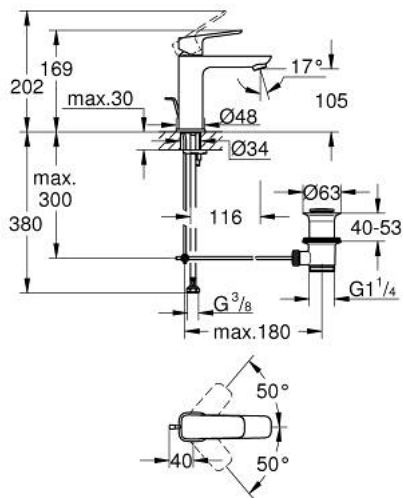

10 174 900 00 **GROHE CUBE0 SINGLE-LEVER BASIN MIXER 1/2"**  
**M-SIZE**

**PRODUCT DESCRIPTION**

- Colour: chrome
- single hole installation
- metal lever
- GROHE SilkMove 28 mm ceramic cartridge
- adjustable flow rate limiter
- with temperature limiter
- AquaCalibrator
- maximum flow rate (at 3 bar): 5 l/min
- GROHE FastFixation installation system
- pop-up waste set 1 1/4"
- flexible connection hoses

10 174 900 00 **GROHE CUBEO SINGLE-LEVER BASIN MIXER 1/2"**  
**M-SIZE**

**SPARE PARTS**, januar 2023 – now

1: Cubeo Lever (Spare part-nr. 1060130000)

2: Cap (Spare part-nr. 46581000)

3: Fitting ring (Spare part-nr. 07419000)

4: Cartridge (Spare part-nr. 46580000)

5: Mousseur (Spare part-nr. 48159000)

6: Lift rod (Spare part-nr. 65936PD0)

7: Cubeo Rosette (Spare part-nr. 1060150000)

8: Shank mounting kit (Spare part-nr. 46249000)

9: Waste set 1 1/4" (Spare part-nr. 28910000)

9.1: Plug (Spare part-nr. 07182000)

9.2: Eccentric rod (Spare part-nr. 07052000)

10: Eccentric rod (Spare part-nr. 07341000)\*

11: Mounting wrench (Spare part-nr. 19017000)\*