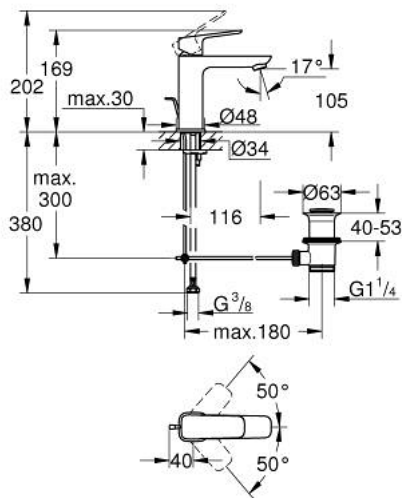

10 174 900 00 **GROHE CUBE0 SINGLE-LEVER BASIN MIXER 1/2"**
M-SIZE

PRODUCT DESCRIPTION

- Colour: chrome
- single hole installation
- metal lever
- GROHE SilkMove 28 mm ceramic cartridge
- adjustable flow rate limiter
- with temperature limiter
- GROHE EcoJoy - Less water, perfect flow
- maximum flow rate (at 3 bar): 5 l/min
- GROHE FastFixation installation system
- pop-up waste set 1 1/4"
- flexible connection hoses

10 174 900 00 **GROHE CUBEO SINGLE-LEVER BASIN MIXER 1/2"**
M-SIZE

SPARE PARTS, januar 2023 – now

- 1: Cubeo Lever (Spare part-nr. 1060130000)
 - 2: Cap (Spare part-nr. 46581000)
 - 3: Fitting ring (Spare part-nr. 07419000)
 - 4: Cartridge (Spare part-nr. 46580000)
 - 5: Mousseur (Spare part-nr. 48159000)
 - 6: Lift rod (Spare part-nr. 65936PD0)
 - 7: Cubeo Rosette (Spare part-nr. 1060150000)
 - 8: Shank mounting kit (Spare part-nr. 46249000)
 - 9: Waste set 1 1/4" (Spare part-nr. 28910000)
 - 9.1: Plug (Spare part-nr. 07182000)
 - 9.2: Eccentric rod (Spare part-nr. 07052000)
 - 10: Eccentric rod (Spare part-nr. 07341000)*
 - 11: Mounting wrench (Spare part-nr. 19017000)*
- * Optional accessories