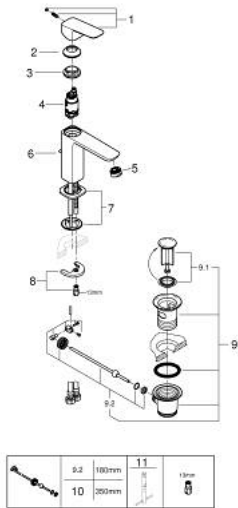

10 174 900 00 **GROHE CUBE0 SINGLE-LEVER BASIN MIXER 1/2"**
M-SIZE

PRODUCT DESCRIPTION

- Colour: chrome
- single hole installation
- metal lever
- GROHE SilkMove 28 mm ceramic cartridge
- adjustable flow rate limiter
- with temperature limiter
- GROHE EcoJoy - Less water, perfect flow
- maximum flow rate (at 3 bar): 5 l/min
- GROHE FastFixation installation system
- pop-up waste set 1 1/4"
- flexible connection hoses

10 174 900 00 **GROHE CUBEO SINGLE-LEVER BASIN MIXER 1/2"**
M-SIZE

SPARE PARTS, januar 2023 – now

- 1: Cubeo Lever (Spare part-nr. 1060130000)
 - 2: Cap (Spare part-nr. 46581000)
 - 3: Fitting ring (Spare part-nr. 07419000)
 - 4: Cartridge (Spare part-nr. 46580000)
 - 5: Mousseur (Spare part-nr. 48159000)
 - 6: Lift rod (Spare part-nr. 65936PD0)
 - 7: Cubeo Rosette (Spare part-nr. 1060150000)
 - 8: Shank mounting kit (Spare part-nr. 46249000)
 - 9: Waste set 1 1/4" (Spare part-nr. 28910000)
 - 9.1: Plug (Spare part-nr. 07182000)
 - 9.2: Eccentric rod (Spare part-nr. 07052000)
 - 10: Eccentric rod (Spare part-nr. 07341000)*
 - 11: Mounting wrench (Spare part-nr. 19017000)*
- * Optional accessories