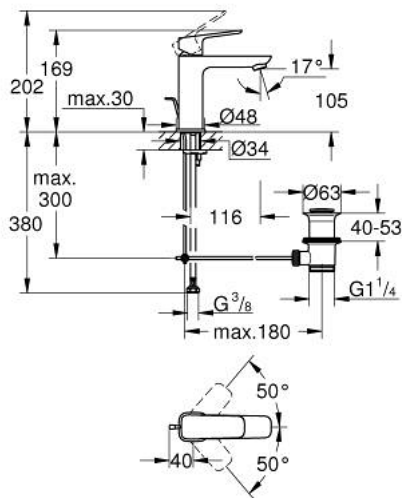

10 174 924 30 GROHE CUBE0 SINGLE-LEVER BASIN MIXER 1/2" M-SIZE

PRODUCT DESCRIPTION

- Colour: Matte Black
- single hole installation
- metal lever
- GROHE SilkMove 28 mm ceramic cartridge
- adjustable flow rate limiter
- with temperature limiter
- AquaCalibrator
- maximum flow rate (at 3 bar): 5 l/min
- GROHE FastFixation installation system
- pop-up waste set 1 1/4"
- flexible connection hoses

10 174 924 30 **GROHE CUBEO SINGLE-LEVER BASIN MIXER 1/2"**
M-SIZE

SPARE PARTS, januar 2023 – now

1: Cubeo Lever (Spare part-nr. 1060132430)

2: Cap (Spare part-nr. 465812430)

3: Fitting ring (Spare part-nr. 07419000)

4: Cartridge (Spare part-nr. 46580000)

5: Mousseur (Spare part-nr. 481592430)

6: lift rod (Spare part-nr. 659362430)

7: Cubeo Rosette (Spare part-nr. 1060152430)

8: Shank mounting kit (Spare part-nr. 46249000)

9: Waste set 1 1/4" (Spare part-nr. 289102430)

9.1: Plug (Spare part-nr. 071822430)

9.2: Eccentric rod (Spare part-nr. 07052000)

10: Eccentric rod (Spare part-nr. 07341000)*

11: Mounting wrench (Spare part-nr. 19017000)*