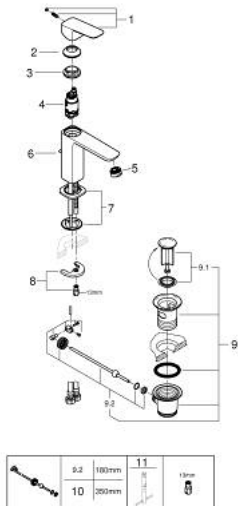

10 174 924 30 GROHE CUBE0 SINGLE-LEVER BASIN MIXER 1/2" M-SIZE

PRODUCT DESCRIPTION

- Colour: Matte Black
- single hole installation
- metal lever
- GROHE SilkMove 28 mm ceramic cartridge
- adjustable flow rate limiter
- with temperature limiter
- GROHE EcoJoy - Less water, perfect flow
- maximum flow rate (at 3 bar): 5 l/min
- GROHE FastFixation installation system
- pop-up waste set 1 1/4"
- flexible connection hoses

10 174 924 30 **GROHE CUBEO SINGLE-LEVER BASIN MIXER 1/2"**
M-SIZE

SPARE PARTS, januar 2023 – now

- 1: Cubeo Lever (Spare part-nr. 1060132430)
 - 2: Cap (Spare part-nr. 465812430)
 - 3: Fitting ring (Spare part-nr. 07419000)
 - 4: Cartridge (Spare part-nr. 46580000)
 - 5: Mousseur (Spare part-nr. 481592430)
 - 6: lift rod (Spare part-nr. 659362430)
 - 7: Cubeo Rosette (Spare part-nr. 1060152430)
 - 8: Shank mounting kit (Spare part-nr. 46249000)
 - 9: Waste set 1 1/4" (Spare part-nr. 289102430)
 - 9.1: Plug (Spare part-nr. 071822430)
 - 9.2: Eccentric rod (Spare part-nr. 07052000)
 - 10: Eccentric rod (Spare part-nr. 07341000)*
 - 11: Mounting wrench (Spare part-nr. 19017000)*
- * Optional accessories