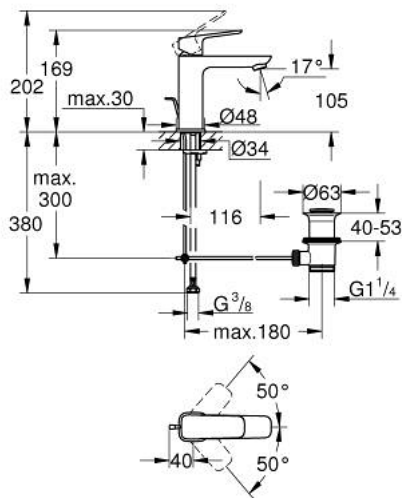

10 174 924 30 GROHE CUBE0 SINGLE-LEVER BASIN MIXER 1/2" M-SIZE

PRODUCT DESCRIPTION

- Colour: Matte Black
- single hole installation
- metal lever
- GROHE SilkMove 28 mm ceramic cartridge
- adjustable flow rate limiter
- with temperature limiter
- GROHE EcoJoy - Less water, perfect flow
- maximum flow rate (at 3 bar): 5 l/min
- GROHE FastFixation installation system
- pop-up waste set 1 1/4"
- flexible connection hoses

10 174 924 30 **GROHE CUBEO SINGLE-LEVER BASIN MIXER 1/2"**
M-SIZE

SPARE PARTS, januar 2023 – now

- 1: Cubeo Lever (Spare part-nr. 1060132430)
 - 2: Cap (Spare part-nr. 465812430)
 - 3: Fitting ring (Spare part-nr. 07419000)
 - 4: Cartridge (Spare part-nr. 46580000)
 - 5: Mousseur (Spare part-nr. 481592430)
 - 6: lift rod (Spare part-nr. 659362430)
 - 7: Cubeo Rosette (Spare part-nr. 1060152430)
 - 8: Shank mounting kit (Spare part-nr. 46249000)
 - 9: Waste set 1 1/4" (Spare part-nr. 289102430)
 - 9.1: Plug (Spare part-nr. 071822430)
 - 9.2: Eccentric rod (Spare part-nr. 07052000)
 - 10: Eccentric rod (Spare part-nr. 07341000)*
 - 11: Mounting wrench (Spare part-nr. 19017000)*
- * Optional accessories