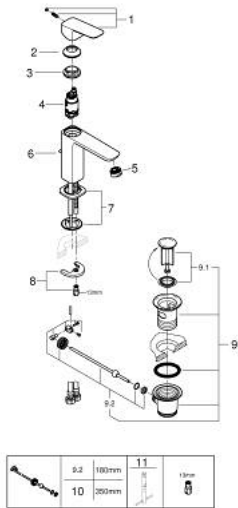

10 174 924 30 GROHE CUBE0 SINGLE-LEVER BASIN MIXER 1/2" M-SIZE

PRODUCT DESCRIPTION

- Colour: Matte Black
- single hole installation
- metal lever
- GROHE SilkMove 28 mm ceramic cartridge
- adjustable flow rate limiter
- with temperature limiter
- AquaCalibrator
- maximum flow rate (at 3 bar): 5 l/min
- GROHE FastFixation installation system
- pop-up waste set 1 1/4"
- flexible connection hoses

10 174 924 30 **GROHE CUBEO SINGLE-LEVER BASIN MIXER 1/2"**
M-SIZE

SPARE PARTS, januar 2023 – now

1: Cubeo Lever (Spare part-nr. 1060132430)

2: Cap (Spare part-nr. 465812430)

3: Fitting ring (Spare part-nr. 07419000)

4: Cartridge (Spare part-nr. 46580000)

5: Mousseur (Spare part-nr. 481592430)

6: lift rod (Spare part-nr. 659362430)

7: Cubeo Rosette (Spare part-nr. 1060152430)

8: Shank mounting kit (Spare part-nr. 46249000)

9: Waste set 1 1/4" (Spare part-nr. 289102430)

9.1: Plug (Spare part-nr. 071822430)

9.2: Eccentric rod (Spare part-nr. 07052000)

10: Eccentric rod (Spare part-nr. 07341000)*

11: Mounting wrench (Spare part-nr. 19017000)*