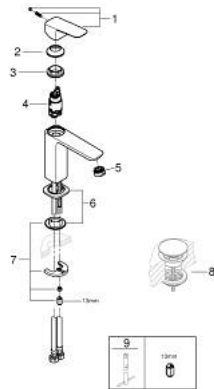

10 175 500 00 **GROHE CUBE0 SINGLE-LEVER BASIN MIXER 1/2"**
M-SIZE

PRODUCT DESCRIPTION

- Colour: chrome
- single hole installation
- metal lever
- GROHE SilkMove 28 mm ceramic cartridge
- adjustable flow rate limiter
- with temperature limiter
- GROHE EcoJoy - Less water, perfect flow
- maximum flow rate (at 3 bar): 5 l/min
- GROHE FastFixation installation system
- smooth body
- flexible connection hoses

10 175 500 00 **GROHE CUBEO SINGLE-LEVER BASIN MIXER 1/2"**
M-SIZE

SPARE PARTS, januar 2023 – now

- 1: Cubeo Lever (Spare part-nr. 1060130000)
- 2: Cap (Spare part-nr. 46581000)
- 3: Fitting ring (Spare part-nr. 07419000)
- 4: Cartridge (Spare part-nr. 46580000)
- 5: Mousseur (Spare part-nr. 48159000)
- 6: Cubeo Rosette (Spare part-nr. 1060150000)
- 7: Shank mounting kit (Spare part-nr. 46645000)
- 8: Waste set with push-open plug (Spare part-nr. 65807000)*
- 9: Mounting wrench (Spare part-nr. 19017000)*