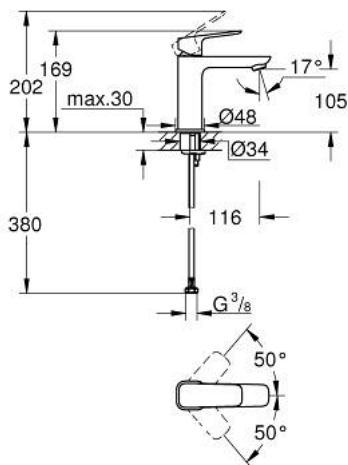

10 175 500 00 **GROHE CUBE0 SINGLE-LEVER BASIN MIXER 1/2"**
M-SIZE

PRODUCT DESCRIPTION

- Colour: chrome
- single hole installation
- metal lever
- GROHE SilkMove 28 mm ceramic cartridge
- adjustable flow rate limiter
- with temperature limiter
- GROHE EcoJoy - Less water, perfect flow
- maximum flow rate (at 3 bar): 5 l/min
- GROHE FastFixation installation system
- smooth body
- flexible connection hoses

10 175 500 00 **GROHE CUBEO SINGLE-LEVER BASIN MIXER 1/2"**
M-SIZE

SPARE PARTS, januar 2023 – now

- 1: Cubeo Lever (Spare part-nr. 1060130000)
- 2: Cap (Spare part-nr. 46581000)
- 3: Fitting ring (Spare part-nr. 07419000)
- 4: Cartridge (Spare part-nr. 46580000)
- 5: Mousseur (Spare part-nr. 48159000)
- 6: Cubeo Rosette (Spare part-nr. 1060150000)
- 7: Shank mounting kit (Spare part-nr. 46645000)
- 8: Waste set with push-open plug (Spare part-nr. 65807000)*
- 9: Mounting wrench (Spare part-nr. 19017000)*