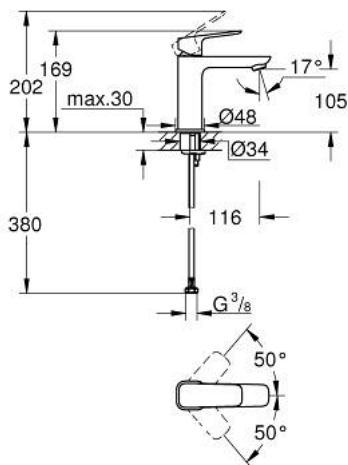

10 175 500 00 **GROHE CUBE0 SINGLE-LEVER BASIN MIXER 1/2"**
M-SIZE

PRODUCT DESCRIPTION

- Colour: chrome
- single hole installation
- metal lever
- GROHE SilkMove 28 mm ceramic cartridge
- adjustable flow rate limiter
- with temperature limiter
- AquaCalibrator
- maximum flow rate (at 3 bar): 5 l/min
- GROHE FastFixation installation system
- smooth body
- flexible connection hoses

10 175 500 00 **GROHE CUBEO SINGLE-LEVER BASIN MIXER 1/2"**
M-SIZE

SPARE PARTS, januar 2023 – now

- 1: Cubeo Lever (Spare part-nr. 1060130000)
- 2: Cap (Spare part-nr. 46581000)
- 3: Fitting ring (Spare part-nr. 07419000)
- 4: Cartridge (Spare part-nr. 46580000)
- 5: Mousseur (Spare part-nr. 48159000)
- 6: Cubeo Rosette (Spare part-nr. 1060150000)
- 7: Shank mounting kit (Spare part-nr. 46645000)
- 8: Waste set with push-open plug (Spare part-nr. 65807000)*
- 9: Mounting wrench (Spare part-nr. 19017000)*