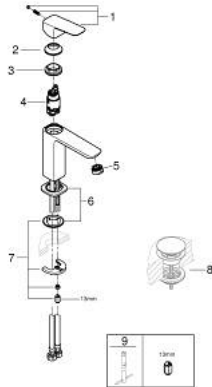

10 175 524 30 **GROHE CUBE0 SINGLE-LEVER BASIN MIXER 1/2"**
M-SIZE

PRODUCT DESCRIPTION

- Colour: Matte Black
- single hole installation
- metal lever
- GROHE SilkMove 28 mm ceramic cartridge
- adjustable flow rate limiter
- with temperature limiter
- AquaCalibrator
- maximum flow rate (at 3 bar): 5 l/min
- GROHE FastFixation installation system
- smooth body
- flexible connection hoses

10 175 524 30 **GROHE CUBEO SINGLE-LEVER BASIN MIXER 1/2"**
M-SIZE

SPARE PARTS, januar 2023 – now

- 1: Cubeo Lever (Spare part-nr. 1060132430)
- 2: Cap (Spare part-nr. 465812430)
- 3: Fitting ring (Spare part-nr. 07419000)
- 4: Cartridge (Spare part-nr. 46580000)
- 5: Mousseur (Spare part-nr. 481592430)
- 6: Cubeo Rosette (Spare part-nr. 1060152430)
- 7: Shank mounting kit (Spare part-nr. 46645000)
- 8: Waste set with push-open plug (Spare part-nr. 658072430)*
- 9: Mounting wrench (Spare part-nr. 19017000)*