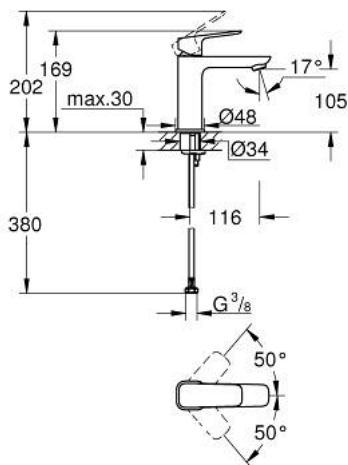

10 175 524 30 **GROHE CUBE0 SINGLE-LEVER BASIN MIXER 1/2"**
M-SIZE

PRODUCT DESCRIPTION

- Colour: Matte Black
- single hole installation
- metal lever
- GROHE SilkMove 28 mm ceramic cartridge
- adjustable flow rate limiter
- with temperature limiter
- GROHE EcoJoy - Less water, perfect flow
- maximum flow rate (at 3 bar): 5 l/min
- GROHE FastFixation installation system
- smooth body
- flexible connection hoses

10 175 524 30 **GROHE CUBEO SINGLE-LEVER BASIN MIXER 1/2"**
M-SIZE

SPARE PARTS, januar 2023 – now

- 1: Cubeo Lever (Spare part-nr. 1060132430)
- 2: Cap (Spare part-nr. 465812430)
- 3: Fitting ring (Spare part-nr. 07419000)
- 4: Cartridge (Spare part-nr. 46580000)
- 5: Mousseur (Spare part-nr. 481592430)
- 6: Cubeo Rosette (Spare part-nr. 1060152430)
- 7: Shank mounting kit (Spare part-nr. 46645000)
- 8: Waste set with push-open plug (Spare part-nr. 658072430)*
- 9: Mounting wrench (Spare part-nr. 19017000)*