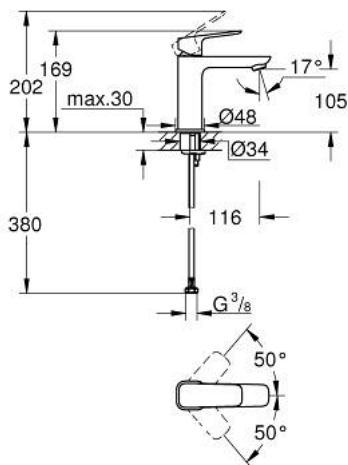

10 175 524 30 **GROHE CUBE0 SINGLE-LEVER BASIN MIXER 1/2"**
M-SIZE

PRODUCT DESCRIPTION

- Colour: Matte Black
- single hole installation
- metal lever
- GROHE SilkMove 28 mm ceramic cartridge
- adjustable flow rate limiter
- with temperature limiter
- AquaCalibrator
- maximum flow rate (at 3 bar): 5 l/min
- GROHE FastFixation installation system
- smooth body
- flexible connection hoses

10 175 524 30 **GROHE CUBEO SINGLE-LEVER BASIN MIXER 1/2"**
M-SIZE

SPARE PARTS, januar 2023 – now

- 1: Cubeo Lever (Spare part-nr. 1060132430)
- 2: Cap (Spare part-nr. 465812430)
- 3: Fitting ring (Spare part-nr. 07419000)
- 4: Cartridge (Spare part-nr. 46580000)
- 5: Mousseur (Spare part-nr. 481592430)
- 6: Cubeo Rosette (Spare part-nr. 1060152430)
- 7: Shank mounting kit (Spare part-nr. 46645000)
- 8: Waste set with push-open plug (Spare part-nr. 658072430)*
- 9: Mounting wrench (Spare part-nr. 19017000)*