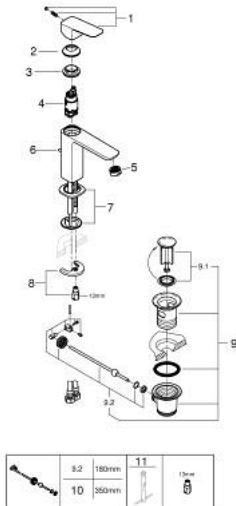

10 175 600 00 **GROHE CUBE0 SINGLE-LEVER BASIN MIXER 1/2"**
M-SIZE

PRODUCT DESCRIPTION

- Colour: chrome
- single hole installation
- metal lever
- GROHE SilkMove 28 mm ceramic cartridge
- EcoMode - cold water flow in mid-lever position saves energy
- adjustable flow rate limiter
- with temperature limiter
- GROHE LongLife finish
- GROHE EcoJoy - Less water, perfect flow
- maximum flow rate (at 3 bar): 5 l/min
- GROHE FastFixation installation system
- pop-up waste set 1 1/4"
- flexible connection hoses

10 175 600 00 **GROHE CUBEO SINGLE-LEVER BASIN MIXER 1/2"**
M-SIZE

SPARE PARTS, januar 2023 – now

- 1: Cubeo Lever (Spare part-nr. 1060180000)
 - 2: Cap (Spare part-nr. 46581000)
 - 3: Fitting ring (Spare part-nr. 07419000)
 - 4: Cubeo Cartridge (Spare part-nr. 1060179990)
 - 5: Mousseur (Spare part-nr. 48159000)
 - 6: Lift rod (Spare part-nr. 65936PD0)
 - 7: Cubeo Rosette (Spare part-nr. 1060150000)
 - 8: Shank mounting kit (Spare part-nr. 46249000)
 - 9: Waste set 1 1/4" (Spare part-nr. 28910000)
 - 9.1: Plug (Spare part-nr. 07182000)
 - 9.2: Eccentric rod (Spare part-nr. 07052000)
 - 10: Eccentric rod (Spare part-nr. 07341000)*
 - 11: Mounting wrench (Spare part-nr. 19017000)*
- * Optional accessories