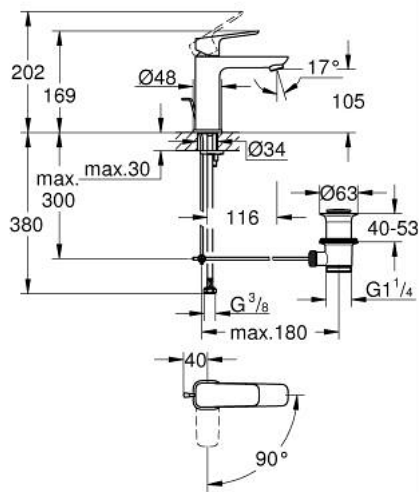

10 175 600 00 **GROHE CUBE0 SINGLE-LEVER BASIN MIXER 1/2"**
M-SIZE

PRODUCT DESCRIPTION

- Colour: chrome
- single hole installation
- metal lever
- GROHE SilkMove 28 mm ceramic cartridge
- OpenCold - cold water flow in mid-lever position
- adjustable flow rate limiter
- with temperature limiter
- GROHE LongLife finish
- AquaCalibrator
- maximum flow rate (at 3 bar): 5 l/min
- GROHE FastFixation installation system
- pop-up waste set 1 1/4"
- flexible connection hoses

10 175 600 00 **GROHE CUBEO SINGLE-LEVER BASIN MIXER 1/2"**
M-SIZE

SPARE PARTS, januar 2023 – now

- 1: Cubeo Lever (Spare part-nr. 1060180000)
 - 2: Cap (Spare part-nr. 46581000)
 - 3: Fitting ring (Spare part-nr. 07419000)
 - 4: Cubeo Cartridge (Spare part-nr. 1060179990)
 - 5: Mousseur (Spare part-nr. 48159000)
 - 6: Lift rod (Spare part-nr. 65936PD0)
 - 7: Cubeo Rosette (Spare part-nr. 1060150000)
 - 8: Shank mounting kit (Spare part-nr. 46249000)
 - 9: Waste set 1 1/4" (Spare part-nr. 28910000)
 - 9.1: Plug (Spare part-nr. 07182000)
 - 9.2: Eccentric rod (Spare part-nr. 07052000)
 - 10: Eccentric rod (Spare part-nr. 07341000)*
 - 11: Mounting wrench (Spare part-nr. 19017000)*
- * Optional accessories