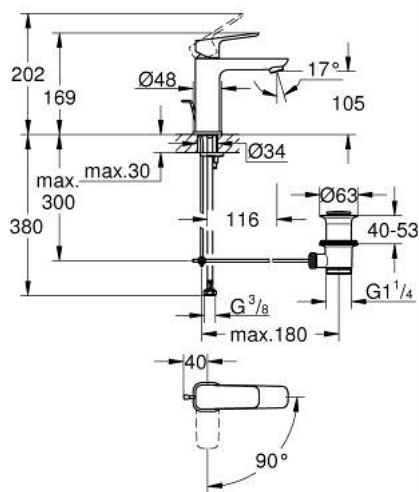

10 175 600 00 **GROHE CUBE0 SINGLE-LEVER BASIN MIXER 1/2"**
M-SIZE

PRODUCT DESCRIPTION

- Colour: chrome
- single hole installation
- metal lever
- GROHE SilkMove 28 mm ceramic cartridge
- EcoMode - cold water flow in mid-lever position saves energy
- adjustable flow rate limiter
- with temperature limiter
- GROHE LongLife finish
- GROHE EcoJoy - Less water, perfect flow
- maximum flow rate (at 3 bar): 5 l/min
- GROHE FastFixation installation system
- pop-up waste set 1 1/4"
- flexible connection hoses

10 175 600 00 **GROHE CUBEO SINGLE-LEVER BASIN MIXER 1/2"**
M-SIZE

SPARE PARTS, januar 2023 – now

- 1: Cubeo Lever (Spare part-nr. 1060180000)
 - 2: Cap (Spare part-nr. 46581000)
 - 3: Fitting ring (Spare part-nr. 07419000)
 - 4: Cubeo Cartridge (Spare part-nr. 1060179990)
 - 5: Mousseur (Spare part-nr. 48159000)
 - 6: Lift rod (Spare part-nr. 65936PD0)
 - 7: Cubeo Rosette (Spare part-nr. 1060150000)
 - 8: Shank mounting kit (Spare part-nr. 46249000)
 - 9: Waste set 1 1/4" (Spare part-nr. 28910000)
 - 9.1: Plug (Spare part-nr. 07182000)
 - 9.2: Eccentric rod (Spare part-nr. 07052000)
 - 10: Eccentric rod (Spare part-nr. 07341000)*
 - 11: Mounting wrench (Spare part-nr. 19017000)*
- * Optional accessories