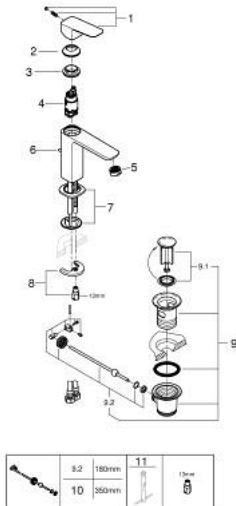

10 175 600 00 **GROHE CUBE0 SINGLE-LEVER BASIN MIXER 1/2"**
M-SIZE

PRODUCT DESCRIPTION

- Colour: chrome
- single hole installation
- metal lever
- GROHE SilkMove 28 mm ceramic cartridge
- OpenCold - cold water flow in mid-lever position
- adjustable flow rate limiter
- with temperature limiter
- GROHE LongLife finish
- AquaCalibrator
- maximum flow rate (at 3 bar): 5 l/min
- GROHE FastFixation installation system
- pop-up waste set 1 1/4"
- flexible connection hoses

10 175 600 00 **GROHE CUBEO SINGLE-LEVER BASIN MIXER 1/2"**
M-SIZE

SPARE PARTS, januar 2023 – now

- 1: Cubeo Lever (Spare part-nr. 1060180000)
 - 2: Cap (Spare part-nr. 46581000)
 - 3: Fitting ring (Spare part-nr. 07419000)
 - 4: Cubeo Cartridge (Spare part-nr. 1060179990)
 - 5: Mousseur (Spare part-nr. 48159000)
 - 6: Lift rod (Spare part-nr. 65936PD0)
 - 7: Cubeo Rosette (Spare part-nr. 1060150000)
 - 8: Shank mounting kit (Spare part-nr. 46249000)
 - 9: Waste set 1 1/4" (Spare part-nr. 28910000)
 - 9.1: Plug (Spare part-nr. 07182000)
 - 9.2: Eccentric rod (Spare part-nr. 07052000)
 - 10: Eccentric rod (Spare part-nr. 07341000)*
 - 11: Mounting wrench (Spare part-nr. 19017000)*
- * Optional accessories