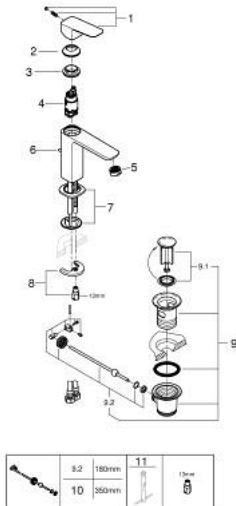

10 175 624 30 **GROHE CUBE0 SINGLE-LEVER BASIN MIXER 1/2"**
M-SIZE

PRODUCT DESCRIPTION

- Colour: Matte Black
- single hole installation
- metal lever
- GROHE SilkMove 28 mm ceramic cartridge
- EcoMode - cold water flow in mid-lever position saves energy
- adjustable flow rate limiter
- with temperature limiter
- GROHE EcoJoy - Less water, perfect flow
- maximum flow rate (at 3 bar): 5 l/min
- GROHE FastFixation installation system
- pop-up waste set 1 1/4"
- flexible connection hoses

10 175 624 30 **GROHE CUBEO SINGLE-LEVER BASIN MIXER 1/2"**
M-SIZE

SPARE PARTS, januar 2023 – now

- 1: lever (Spare part-nr. 1060182430)
 - 2: Cap (Spare part-nr. 465812430)
 - 3: Fitting ring (Spare part-nr. 07419000)
 - 4: Cubeo Cartridge (Spare part-nr. 1060179990)
 - 5: Mousseur (Spare part-nr. 481592430)
 - 6: lift rod (Spare part-nr. 659362430)
 - 7: Cubeo Rosette (Spare part-nr. 1060152430)
 - 8: Shank mounting kit (Spare part-nr. 46249000)
 - 9: Waste set 1 1/4" (Spare part-nr. 289102430)
 - 9.1: Plug (Spare part-nr. 071822430)
 - 9.2: Eccentric rod (Spare part-nr. 07052000)
 - 10: Eccentric rod (Spare part-nr. 07341000)*
 - 11: Mounting wrench (Spare part-nr. 19017000)*
- * Optional accessories