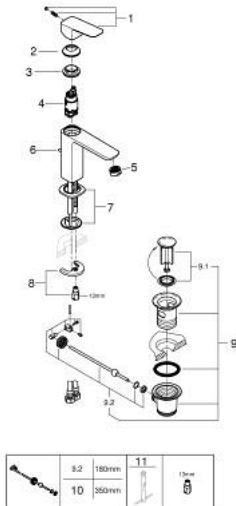

10 175 624 30 **GROHE CUBE0 SINGLE-LEVER BASIN MIXER 1/2"**  
**M-SIZE**

**PRODUCT DESCRIPTION**

- Colour: Matte Black
- single hole installation
- metal lever
- GROHE SilkMove 28 mm ceramic cartridge
- OpenCold - cold water flow in mid-lever position
- adjustable flow rate limiter
- with temperature limiter
- AquaCalibrator
- maximum flow rate (at 3 bar): 5 l/min
- GROHE FastFixation installation system
- pop-up waste set 1 1/4"
- flexible connection hoses

10 175 624 30 **GROHE CUBEO SINGLE-LEVER BASIN MIXER 1/2"**  
**M-SIZE**

**SPARE PARTS**, januar 2023 – now

- 1: lever (Spare part-nr. 1060182430)
  - 2: Cap (Spare part-nr. 465812430)
  - 3: Fitting ring (Spare part-nr. 07419000)
  - 4: Cubeo Cartridge (Spare part-nr. 1060179990)
  - 5: Mousseur (Spare part-nr. 481592430)
  - 6: lift rod (Spare part-nr. 659362430)
  - 7: Cubeo Rosette (Spare part-nr. 1060152430)
  - 8: Shank mounting kit (Spare part-nr. 46249000)
  - 9: Waste set 1 1/4" (Spare part-nr. 289102430)
  - 9.1: Plug (Spare part-nr. 071822430)
  - 9.2: Eccentric rod (Spare part-nr. 07052000)
  - 10: Eccentric rod (Spare part-nr. 07341000)\*
  - 11: Mounting wrench (Spare part-nr. 19017000)\*
- \* Optional accessories