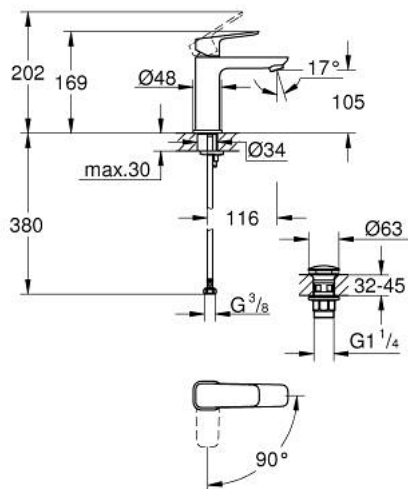

10 175 700 00 **GROHE CUBE0 SINGLE-LEVER BASIN MIXER 1/2"**
M-SIZE

PRODUCT DESCRIPTION

- Colour: chrome
- single hole installation
- metal lever
- GROHE SilkMove 28 mm ceramic cartridge
- OpenCold - cold water flow in mid-lever position
- adjustable flow rate limiter
- with temperature limiter
- GROHE LongLife finish
- AquaCalibrator
- maximum flow rate (at 3 bar): 5 l/min
- GROHE FastFixation installation system
- smooth body with push-open waste set 1 1/4"
- flexible connection hoses

10 175 700 00 **GROHE CUBEO SINGLE-LEVER BASIN MIXER 1/2"**
M-SIZE

SPARE PARTS, januar 2023 – now

- 1: Cubeco Lever (Spare part-nr. 1060180000)
 - 2: Cap (Spare part-nr. 46581000)
 - 3: Fitting ring (Spare part-nr. 07419000)
 - 4: Cubeco Cartridge (Spare part-nr. 1060179990)
 - 5: Mousseur (Spare part-nr. 48159000)
 - 6: Cubeco Rosette (Spare part-nr. 1060150000)
 - 7: Shank mounting kit (Spare part-nr. 46249000)
 - 8: Waste set with push-open plug (Spare part-nr. 65807000)
 - 9: Mounting wrench (Spare part-nr. 19017000)*
- * Optional accessories