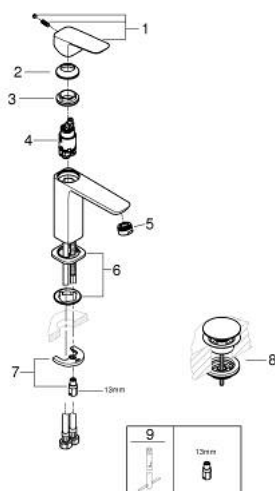

10 175 700 00 **GROHE CUBE0 SINGLE-LEVER BASIN MIXER 1/2"**
M-SIZE

PRODUCT DESCRIPTION

- Colour: chrome
- single hole installation
- metal lever
- GROHE SilkMove 28 mm ceramic cartridge
- OpenCold - cold water flow in mid-lever position
- adjustable flow rate limiter
- with temperature limiter
- GROHE LongLife finish
- AquaCalibrator
- maximum flow rate (at 3 bar): 5 l/min
- GROHE FastFixation installation system
- smooth body with push-open waste set 1 1/4"
- flexible connection hoses

10 175 700 00 **GROHE CUBEO SINGLE-LEVER BASIN MIXER 1/2"**
M-SIZE

SPARE PARTS, januar 2023 – now

- 1: Cubeco Lever (Spare part-nr. 1060180000)
 - 2: Cap (Spare part-nr. 46581000)
 - 3: Fitting ring (Spare part-nr. 07419000)
 - 4: Cubeco Cartridge (Spare part-nr. 1060179990)
 - 5: Mousseur (Spare part-nr. 48159000)
 - 6: Cubeco Rosette (Spare part-nr. 1060150000)
 - 7: Shank mounting kit (Spare part-nr. 46249000)
 - 8: Waste set with push-open plug (Spare part-nr. 65807000)
 - 9: Mounting wrench (Spare part-nr. 19017000)*
- * Optional accessories