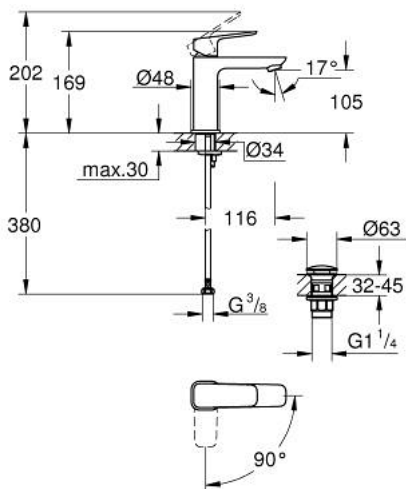

10 175 700 00 **GROHE CUBE0 SINGLE-LEVER BASIN MIXER 1/2"**
M-SIZE

PRODUCT DESCRIPTION

- Colour: chrome
- single hole installation
- metal lever
- GROHE SilkMove 28 mm ceramic cartridge
- EcoMode - cold water flow in mid-lever position saves energy
- adjustable flow rate limiter
- with temperature limiter
- GROHE LongLife finish
- GROHE EcoJoy - Less water, perfect flow
- maximum flow rate (at 3 bar): 5 l/min
- GROHE FastFixation installation system
- smooth body with push-open waste set 1 1/4"
- flexible connection hoses

10 175 700 00 **GROHE CUBEO SINGLE-LEVER BASIN MIXER 1/2"**
M-SIZE

SPARE PARTS, januar 2023 – now

- 1: Cubeco Lever (Spare part-nr. 1060180000)
 - 2: Cap (Spare part-nr. 46581000)
 - 3: Fitting ring (Spare part-nr. 07419000)
 - 4: Cubeco Cartridge (Spare part-nr. 1060179990)
 - 5: Mousseur (Spare part-nr. 48159000)
 - 6: Cubeco Rosette (Spare part-nr. 1060150000)
 - 7: Shank mounting kit (Spare part-nr. 46249000)
 - 8: Waste set with push-open plug (Spare part-nr. 65807000)
 - 9: Mounting wrench (Spare part-nr. 19017000)*
- * Optional accessories