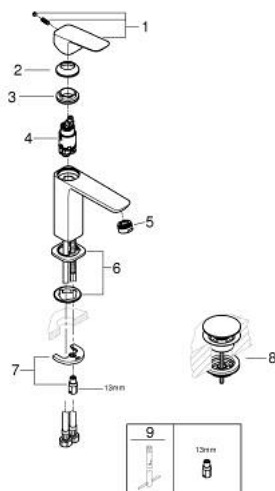

10 175 700 00 **GROHE CUBE0 SINGLE-LEVER BASIN MIXER 1/2"**
M-SIZE

PRODUCT DESCRIPTION

- Colour: chrome
- single hole installation
- metal lever
- GROHE SilkMove 28 mm ceramic cartridge
- EcoMode - cold water flow in mid-lever position saves energy
- adjustable flow rate limiter
- with temperature limiter
- GROHE LongLife finish
- GROHE EcoJoy - Less water, perfect flow
- maximum flow rate (at 3 bar): 5 l/min
- GROHE FastFixation installation system
- smooth body with push-open waste set 1 1/4"
- flexible connection hoses

10 175 700 00 **GROHE CUBEO SINGLE-LEVER BASIN MIXER 1/2"**
M-SIZE

SPARE PARTS, januar 2023 – now

- 1: Cubeco Lever (Spare part-nr. 1060180000)
 - 2: Cap (Spare part-nr. 46581000)
 - 3: Fitting ring (Spare part-nr. 07419000)
 - 4: Cubeco Cartridge (Spare part-nr. 1060179990)
 - 5: Mousseur (Spare part-nr. 48159000)
 - 6: Cubeco Rosette (Spare part-nr. 1060150000)
 - 7: Shank mounting kit (Spare part-nr. 46249000)
 - 8: Waste set with push-open plug (Spare part-nr. 65807000)
 - 9: Mounting wrench (Spare part-nr. 19017000)*
- * Optional accessories