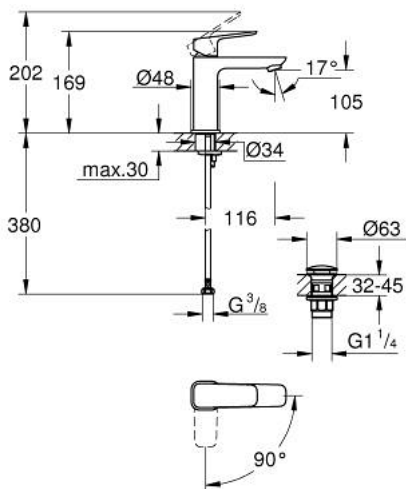

10 175 724 30 **GROHE CUBE0 SINGLE-LEVER BASIN MIXER 1/2"**
M-SIZE

PRODUCT DESCRIPTION

- Colour: Matte Black
- single hole installation
- metal lever
- GROHE SilkMove 28 mm ceramic cartridge
- OpenCold - cold water flow in mid-lever position
- adjustable flow rate limiter
- with temperature limiter
- AquaCalibrator
- maximum flow rate (at 3 bar): 5 l/min
- GROHE FastFixation installation system
- smooth body with push-open waste set 1 1/4"
- flexible connection hoses

10 175 724 30 GROHE CUBEO SINGLE-LEVER BASIN MIXER 1/2" M-SIZE

SPARE PARTS, januar 2023 – now

- 1: lever (Spare part-nr. 1060182430)
 - 2: Cap (Spare part-nr. 465812430)
 - 3: Fitting ring (Spare part-nr. 07419000)
 - 4: Cubeo Cartridge (Spare part-nr. 1060179990)
 - 5: Mousseur (Spare part-nr. 481592430)
 - 6: Cubeo Rosette (Spare part-nr. 1060152430)
 - 7: Shank mounting kit (Spare part-nr. 46249000)
 - 8: Waste set with push-open plug (Spare part-nr. 658072430)
 - 9: Mounting wrench (Spare part-nr. 19017000)*
- * Optional accessories