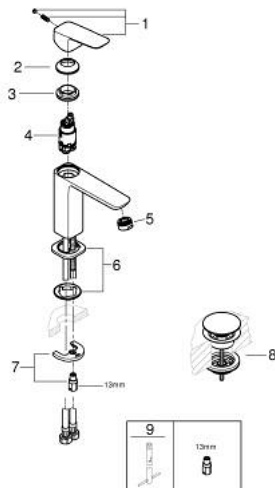

10 175 724 30 **GROHE CUBE0 SINGLE-LEVER BASIN MIXER 1/2"**
M-SIZE

PRODUCT DESCRIPTION

- Colour: Matte Black
- single hole installation
- metal lever
- GROHE SilkMove 28 mm ceramic cartridge
- EcoMode - cold water flow in mid-lever position saves energy
- adjustable flow rate limiter
- with temperature limiter
- GROHE EcoJoy - Less water, perfect flow
- maximum flow rate (at 3 bar): 5 l/min
- GROHE FastFixation installation system
- smooth body with push-open waste set 1 1/4"
- flexible connection hoses

10 175 724 30 **GROHE CUBEO SINGLE-LEVER BASIN MIXER 1/2"**
M-SIZE

SPARE PARTS, januar 2023 – now

- 1: lever (Spare part-nr. 1060182430)
 - 2: Cap (Spare part-nr. 465812430)
 - 3: Fitting ring (Spare part-nr. 07419000)
 - 4: Cubeo Catridge (Spare part-nr. 1060179990)
 - 5: Mousseur (Spare part-nr. 481592430)
 - 6: Cubeo Rosette (Spare part-nr. 1060152430)
 - 7: Shank mounting kit (Spare part-nr. 46249000)
 - 8: Waste set with push-open plug (Spare part-nr. 658072430)
 - 9: Mounting wrench (Spare part-nr. 19017000)*
- * Optional accessories