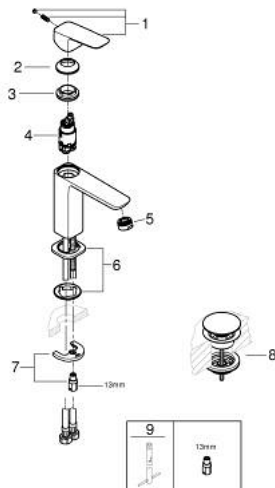

10 175 724 30 **GROHE CUBE0 SINGLE-LEVER BASIN MIXER 1/2"**
M-SIZE

PRODUCT DESCRIPTION

- Colour: Matte Black
- single hole installation
- metal lever
- GROHE SilkMove 28 mm ceramic cartridge
- OpenCold - cold water flow in mid-lever position
- adjustable flow rate limiter
- with temperature limiter
- AquaCalibrator
- maximum flow rate (at 3 bar): 5 l/min
- GROHE FastFixation installation system
- smooth body with push-open waste set 1 1/4"
- flexible connection hoses

10 175 724 30 GROHE CUBEO SINGLE-LEVER BASIN MIXER 1/2" M-SIZE

SPARE PARTS, januar 2023 – now

- 1: lever (Spare part-nr. 1060182430)
 - 2: Cap (Spare part-nr. 465812430)
 - 3: Fitting ring (Spare part-nr. 07419000)
 - 4: Cubeo Cartridge (Spare part-nr. 1060179990)
 - 5: Mousseur (Spare part-nr. 481592430)
 - 6: Cubeo Rosette (Spare part-nr. 1060152430)
 - 7: Shank mounting kit (Spare part-nr. 46249000)
 - 8: Waste set with push-open plug (Spare part-nr. 658072430)
 - 9: Mounting wrench (Spare part-nr. 19017000)*
- * Optional accessories