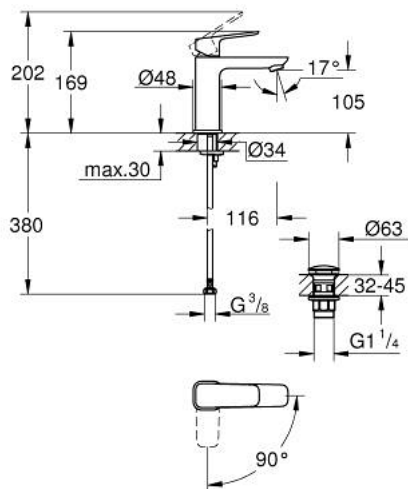

10 175 724 30 **GROHE CUBE0 SINGLE-LEVER BASIN MIXER 1/2"**
M-SIZE

PRODUCT DESCRIPTION

- Colour: Matte Black
- single hole installation
- metal lever
- GROHE SilkMove 28 mm ceramic cartridge
- EcoMode - cold water flow in mid-lever position saves energy
- adjustable flow rate limiter
- with temperature limiter
- GROHE EcoJoy - Less water, perfect flow
- maximum flow rate (at 3 bar): 5 l/min
- GROHE FastFixation installation system
- smooth body with push-open waste set 1 1/4"
- flexible connection hoses

10 175 724 30 **GROHE CUBEO SINGLE-LEVER BASIN MIXER 1/2"**
M-SIZE

SPARE PARTS, januar 2023 – now

- 1: lever (Spare part-nr. 1060182430)
 - 2: Cap (Spare part-nr. 465812430)
 - 3: Fitting ring (Spare part-nr. 07419000)
 - 4: Cubeo Catridge (Spare part-nr. 1060179990)
 - 5: Mousseur (Spare part-nr. 481592430)
 - 6: Cubeo Rosette (Spare part-nr. 1060152430)
 - 7: Shank mounting kit (Spare part-nr. 46249000)
 - 8: Waste set with push-open plug (Spare part-nr. 658072430)
 - 9: Mounting wrench (Spare part-nr. 19017000)*
- * Optional accessories