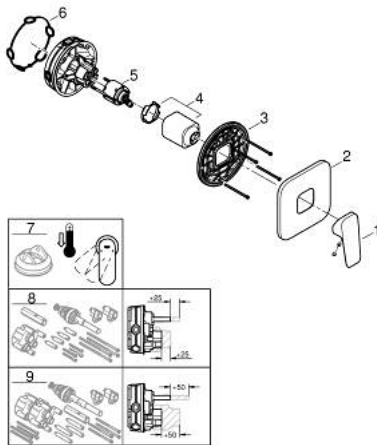

## 10 177 700 00 GROHE CUBEO SINGLE-LEVER SHOWER MIXER

### PRODUCT DESCRIPTION

- Colour: chrome
- trim set for GROHE Rapido SmartBox (35 600/35 604)
- GROHE SilkMove 46 mm ceramic cartridge
- GROHE FastFixation escutcheon with covered shaft sealing and covered fixing
- metal escutcheon, retroactively 6° adjustable
- metal lever
- without roughing-in set 35 600/35 604 (please order separately)
- flow performance: outlet B or C = 30 l/min

### SPARE PARTS, januar 2023 – now

- 1: lever (Spare part-nr. 1063380000)
  - 2: escutcheon (Spare part-nr. 1039640000)
  - 3: Mounting plate (Spare part-nr. 48441000)
  - 4: cap (Spare part-nr. 1047190000)
  - 5: Cartridge (Spare part-nr. 46048000)
  - 6: Seal (Spare part-nr. 48360000)
  - 7: Temperature limiter (Spare part-nr. 46375000)\*
  - 8: Universal extension set single-lever mixers, 25 mm (Spare part-nr. 14056000 )\*
  - 9: Universal extension set single-lever mixers, 50 mm (Spare part-nr. 14057000 )\*
- \* Optional accessories