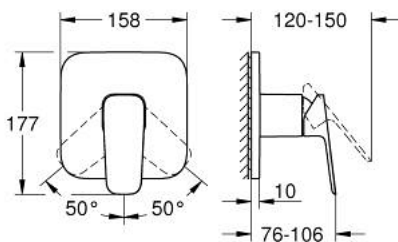

## 10 177 700 00 GROHE CUBEO SINGLE-LEVER SHOWER MIXER

### PRODUCT DESCRIPTION

- Colour: chrome
- trim set for GROHE Rapido SmartBox (35 600/35 604)
- GROHE SilkMove 46 mm ceramic cartridge
- GROHE FastFixation escutcheon with covered shaft sealing and covered fixing
- metal escutcheon, retroactively 6° adjustable
- metal lever
- without roughing-in set 35 600/35 604 (please order separately)
- flow performance: outlet B or C = 30 l/min