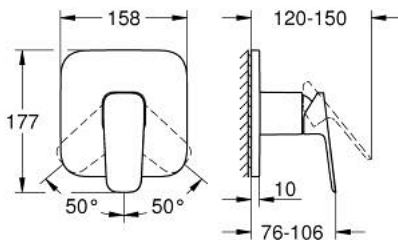

## 10 177 724 30 GROHE CUBE0 SINGLE-LEVER SHOWER MIXER

### PRODUCT DESCRIPTION

- Colour: Matte Black
- trim set for GROHE Rapido SmartBox (35 600/35 604)
- GROHE SilkMove 46 mm ceramic cartridge
- GROHE FastFixation escutcheon with covered shaft sealing and covered fixing
- metal escutcheon, retroactively 6° adjustable
- metal lever
- without roughing-in set 35 600/35 604 (please order separately)
- flow performance: outlet B or C = 30 l/min

## 10 177 724 30 GROHE CUBEO SINGLE-LEVER SHOWER MIXER

### SPARE PARTS, januar 2023 – now

- 1: lever (Spare part-nr. 1063382430)
  - 2: escutcheon (Spare part-nr. 1039642430)
  - 3: Mounting plate (Spare part-nr. 48441000)
  - 4: cap (Spare part-nr. 1047192430)
  - 5: Cartridge (Spare part-nr. 46048000)
  - 6: Seal (Spare part-nr. 48360000)
  - 7: Temperature limiter (Spare part-nr. 46375000)\*
  - 8: Universal extension set single-lever mixers, 25 mm (Spare part-nr. 14056000)\*
  - 9: Universal extension set single-lever mixers, 50 mm (Spare part-nr. 14057000)\*
- \* Optional accessories