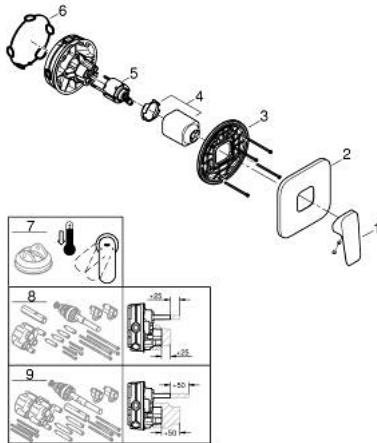

## 10 177 724 30 GROHE CUBE0 SINGLE-LEVER SHOWER MIXER

### PRODUCT DESCRIPTION

- Colour: Matte Black
- trim set for GROHE Rapido SmartBox (35 600/35 604)
- GROHE SilkMove 46 mm ceramic cartridge
- GROHE FastFixation escutcheon with covered shaft sealing and covered fixing
- metal escutcheon, retroactively 6° adjustable
- metal lever
- without roughing-in set 35 600/35 604 (please order separately)
- flow performance: outlet B or C = 30 l/min

### SPARE PARTS, januar 2023 – now

- 1: lever (Spare part-nr. 1063382430)
  - 2: escutcheon (Spare part-nr. 1039642430)
  - 3: Mounting plate (Spare part-nr. 48441000)
  - 4: cap (Spare part-nr. 1047192430)
  - 5: Cartridge (Spare part-nr. 46048000)
  - 6: Seal (Spare part-nr. 48360000)
  - 7: Temperature limiter (Spare part-nr. 46375000)\*
  - 8: Universal extension set single-lever mixers, 25 mm (Spare part-nr. 14056000)\*
  - 9: Universal extension set single-lever mixers, 50 mm (Spare part-nr. 14057000)\*
- \* Optional accessories