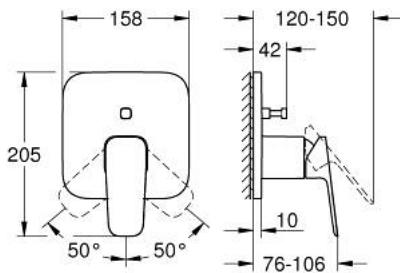

10 177 800 00 GROHE CUBE0 SINGLE-LEVER MIXER WITH 2-WAY DIVERTER

PRODUCT DESCRIPTION

- Colour: chrome
- trim set for GROHE Rapido SmartBox (35 600/35 604)
- GROHE SilkMove 46 mm ceramic cartridge
- GROHE FastFixation escutcheon with covered shaft sealing and covered fixing
- metal escutcheon, retroactively 6° adjustable
- automatic 2-way diverter
- metal lever
- without roughing-in set 35 600/35 604 (please order separately)
- flow performance: outlet B = 27 l/min, outlet C = 27 l/min

10 177 800 00 GROHE CUBE SINGLE-LEVER MIXER WITH 2-WAY DIVERTER

SPARE PARTS, januar 2023 – now

- 1: lever (Spare part-nr. 1063380000)
 - 2: escutcheon (Spare part-nr. 1047200000)
 - 3: Mounting plate (Spare part-nr. 48438000)
 - 4: cap (Spare part-nr. 1047190000)
 - 5: Diverter (Spare part-nr. 48634000)
 - 6: diverter knob (Spare part-nr. 1047210000)
 - 7: Cartridge (Spare part-nr. 46048000)
 - 8: Non-return valve (Spare part-nr. 49085000)
 - 9: Seal (Spare part-nr. 48360000)
 - 10: Temperature limiter (Spare part-nr. 46375000)*
 - 11: Backflow protection combination (EN1717) (Spare part-nr. 14055000)*
 - 12: Universal extension set single-lever mixers, 25 mm (Spare part-nr. 1405600)*
 - 13: diverter (Spare part-nr. 48635000)*
 - 14: Universal extension set single-lever mixers, 50 mm (Spare part-nr. 1405700)*
 - 15: diverter (Spare part-nr. 48636000)*
- * Optional accessories