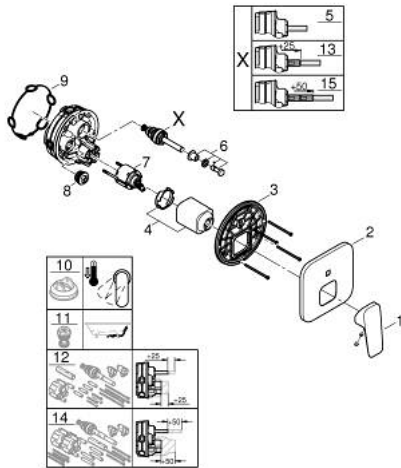

10 177 800 00 GROHE CUBE0 SINGLE-LEVER MIXER WITH 2-WAY DIVERTER

PRODUCT DESCRIPTION

- Colour: chrome
- trim set for GROHE Rapido SmartBox (35 600/35 604)
- GROHE SilkMove 46 mm ceramic cartridge
- GROHE FastFixation escutcheon with covered shaft sealing and covered fixing
- metal escutcheon, retroactively 6° adjustable
- automatic 2-way diverter
- metal lever
- without roughing-in set 35 600/35 604 (please order separately)
- flow performance: outlet B = 27 l/min, outlet C = 27 l/min

10 177 800 00 GROHE CUBE SINGLE-LEVER MIXER WITH 2-WAY DIVERTER

SPARE PARTS, januar 2023 – now

- 1: lever (Spare part-nr. 1063380000)
 - 2: escutcheon (Spare part-nr. 1047200000)
 - 3: Mounting plate (Spare part-nr. 48438000)
 - 4: cap (Spare part-nr. 1047190000)
 - 5: Diverter (Spare part-nr. 48634000)
 - 6: diverter knob (Spare part-nr. 1047210000)
 - 7: Cartridge (Spare part-nr. 46048000)
 - 8: Non-return valve (Spare part-nr. 49085000)
 - 9: Seal (Spare part-nr. 48360000)
 - 10: Temperature limiter (Spare part-nr. 46375000)*
 - 11: Backflow protection combination (EN1717) (Spare part-nr. 14055000)*
 - 12: Universal extension set single-lever mixers, 25 mm (Spare part-nr. 1405600)*
 - 13: diverter (Spare part-nr. 48635000)*
 - 14: Universal extension set single-lever mixers, 50 mm (Spare part-nr. 1405700)*
 - 15: diverter (Spare part-nr. 48636000)*
- * Optional accessories