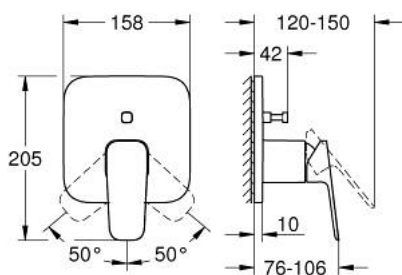

10 177 824 30 GROHE CUBE0 SINGLE-LEVER MIXER WITH 2-WAY DIVERTER

PRODUCT DESCRIPTION

- Colour: Matte Black
- trim set for GROHE Rapido SmartBox (35 600/35 604)
- GROHE SilkMove 46 mm ceramic cartridge
- GROHE FastFixation escutcheon with covered shaft sealing and covered fixing
- metal escutcheon, retroactively 6° adjustable
- automatic 2-way diverter
- metal lever
- without roughing-in set 35 600/35 604 (please order separately)
- flow performance: outlet B = 27 l/min, outlet C = 27 l/min

10 177 824 30 GROHE CUBE SINGLE-LEVER MIXER WITH 2-WAY DIVERTER

SPARE PARTS, januar 2023 – now

- 1: lever (Spare part-nr. 1063382430)
- 2: escutcheon (Spare part-nr. 1047202430)
- 3: Mounting plate (Spare part-nr. 48438000)
- 4: cap (Spare part-nr. 1047192430)
- 5: Diverter (Spare part-nr. 48634000)
- 6: diverter knob (Spare part-nr. 1047212430)
- 7: Cartridge (Spare part-nr. 46048000)
- 8: Non-return valve (Spare part-nr. 49085000)
- 9: Seal (Spare part-nr. 48360000)
- 10: Temperature limiter (Spare part-nr. 46375000)*
- 11: Backflow protection combination (EN1717) (Spare part-nr. 14055000)*
- 12: Universal extension set single-lever mixers, 25 mm (Spare part-nr. 14056000)*
- 13: diverter (Spare part-nr. 48635000)*
- 14: Universal extension set single-lever mixers, 50 mm (Spare part-nr. 14057000)*
- 15: diverter (Spare part-nr. 48636000)*