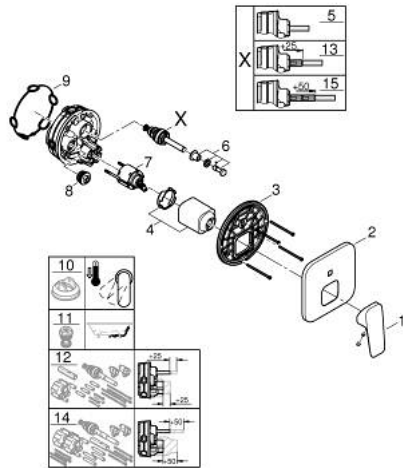

10 177 824 30 GROHE CUBE0 SINGLE-LEVER MIXER WITH 2-WAY DIVERTER

PRODUCT DESCRIPTION

- Colour: Matte Black
- trim set for GROHE Rapido SmartBox (35 600/35 604)
- GROHE SilkMove 46 mm ceramic cartridge
- GROHE FastFixation escutcheon with covered shaft sealing and covered fixing
- metal escutcheon, retroactively 6° adjustable
- automatic 2-way diverter
- metal lever
- without roughing-in set 35 600/35 604 (please order separately)
- flow performance: outlet B = 27 l/min, outlet C = 27 l/min

10 177 824 30 GROHE CUBE SINGLE-LEVER MIXER WITH 2-WAY DIVERTER

SPARE PARTS, januar 2023 – now

- 1: lever (Spare part-nr. 1063382430)
- 2: escutcheon (Spare part-nr. 1047202430)
- 3: Mounting plate (Spare part-nr. 48438000)
- 4: cap (Spare part-nr. 1047192430)
- 5: Diverter (Spare part-nr. 48634000)
- 6: diverter knob (Spare part-nr. 1047212430)
- 7: Cartridge (Spare part-nr. 46048000)
- 8: Non-return valve (Spare part-nr. 49085000)
- 9: Seal (Spare part-nr. 48360000)
- 10: Temperature limiter (Spare part-nr. 46375000)*
- 11: Backflow protection combination (EN1717) (Spare part-nr. 14055000)*
- 12: Universal extension set single-lever mixers, 25 mm (Spare part-nr. 14056000)*
- 13: diverter (Spare part-nr. 48635000)*
- 14: Universal extension set single-lever mixers, 50 mm (Spare part-nr. 14057000)*
- 15: diverter (Spare part-nr. 48636000)*