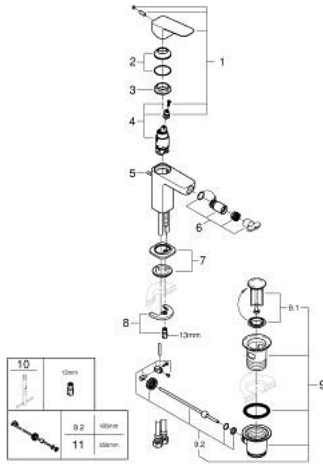

10 181 000 00 **GROHE CUBE0 SINGLE-LEVER BIDET MIXER 1/2" S-SIZE**

PRODUCT DESCRIPTION

- Colour: chrome
- single hole installation
- metal lever
- GROHE SilkMove 28 mm ceramic cartridge
- adjustable flow rate limiter
- with temperature limiter
- AquaCalibrator
- maximum flow rate (at 3 bar): 5 l/min
- with ball joint
- pop-up waste set 1 1/4"
- flexible connection hoses

10 181 000 00 GROHE CUBEO SINGLE-LEVER BIDET MIXER 1/2" S-SIZE

SPARE PARTS, januar 2025 – now

- 1: Cubeo Lever (Spare part-nr. 1060130000)
- 2: Cap (Spare part-nr. 46581000)
- 3: Fitting ring (Spare part-nr. 07419000)
- 4: Cartridge (Spare part-nr. 46580000)
- 5: Lift rod (Spare part-nr. 65936P00)
- 6: Ball-joint aerator (Spare part-nr. 48552000)
- 7: Cubeo Rosette (Spare part-nr. 1060150000)
- 8: Shank mounting kit (Spare part-nr. 46249000)
- 9: Waste set 1 1/4" (Spare part-nr. 28910000)
- 9.1: Plug (Spare part-nr. 07182000)
- 9.2: Eccentric rod (Spare part-nr. 07052000)
- 10: Mounting wrench (Spare part-nr. 19017000)*
- 11: Eccentric rod (Spare part-nr. 07341000)*