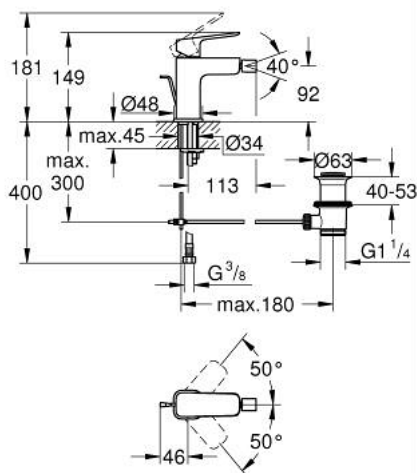

10 181 000 00 GROHE CUBE0 SINGLE-LEVER BIDET MIXER 1/2" S-SIZE

PRODUCT DESCRIPTION

- Colour: chrome
- single hole installation
- metal lever
- GROHE SilkMove 28 mm ceramic cartridge
- adjustable flow rate limiter
- with temperature limiter
- GROHE EcoJoy - Less water, perfect flow
- maximum flow rate (at 3 bar): 5 l/min
- with ball joint
- pop-up waste set 1 1/4"
- flexible connection hoses

10 181 000 00 GROHE CUBEO SINGLE-LEVER BIDET MIXER 1/2" S-SIZE

SPARE PARTS, januar 2025 – now

- 1: Cubeo Lever (Spare part-nr. 1060130000)
- 2: Cap (Spare part-nr. 46581000)
- 3: Fitting ring (Spare part-nr. 07419000)
- 4: Cartridge (Spare part-nr. 46580000)
- 5: Lift rod (Spare part-nr. 65936P00)
- 6: Ball-joint aerator (Spare part-nr. 48552000)
- 7: Cubeo Rosette (Spare part-nr. 1060150000)
- 8: Shank mounting kit (Spare part-nr. 46249000)
- 9: Waste set 1 1/4" (Spare part-nr. 28910000)
- 9.1: Plug (Spare part-nr. 07182000)
- 9.2: Eccentric rod (Spare part-nr. 07052000)
- 10: Mounting wrench (Spare part-nr. 19017000)*
- 11: Eccentric rod (Spare part-nr. 07341000)*