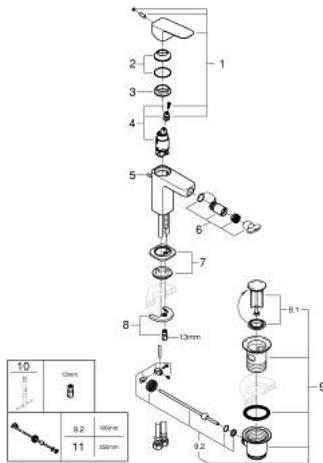

10 181 000 00 GROHE CUBE0 SINGLE-LEVER BIDET MIXER 1/2" S-SIZE

PRODUCT DESCRIPTION

- Colour: chrome
- single hole installation
- metal lever
- GROHE SilkMove 28 mm ceramic cartridge
- adjustable flow rate limiter
- with temperature limiter
- GROHE EcoJoy - Less water, perfect flow
- maximum flow rate (at 3 bar): 5 l/min
- with ball joint
- pop-up waste set 1 1/4"
- flexible connection hoses

10 181 000 00 GROHE CUBEO SINGLE-LEVER BIDET MIXER 1/2" S-SIZE

SPARE PARTS, januar 2025 – now

- 1: Cubeo Lever (Spare part-nr. 1060130000)
- 2: Cap (Spare part-nr. 46581000)
- 3: Fitting ring (Spare part-nr. 07419000)
- 4: Cartridge (Spare part-nr. 46580000)
- 5: Lift rod (Spare part-nr. 65936P00)
- 6: Ball-joint aerator (Spare part-nr. 48552000)
- 7: Cubeo Rosette (Spare part-nr. 1060150000)
- 8: Shank mounting kit (Spare part-nr. 46249000)
- 9: Waste set 1 1/4" (Spare part-nr. 28910000)
- 9.1: Plug (Spare part-nr. 07182000)
- 9.2: Eccentric rod (Spare part-nr. 07052000)
- 10: Mounting wrench (Spare part-nr. 19017000)*
- 11: Eccentric rod (Spare part-nr. 07341000)*