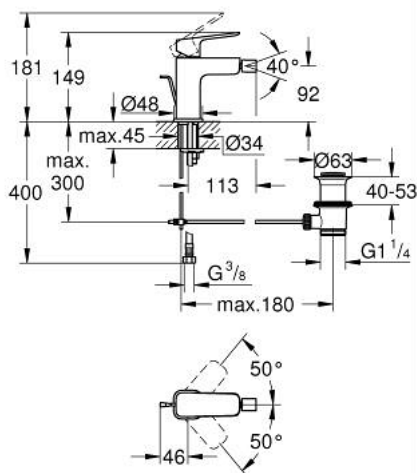

10 181 000 00 **GROHE CUBE0 SINGLE-LEVER BIDET MIXER 1/2" S-SIZE**

PRODUCT DESCRIPTION

- Colour: chrome
- single hole installation
- metal lever
- GROHE SilkMove 28 mm ceramic cartridge
- adjustable flow rate limiter
- with temperature limiter
- AquaCalibrator
- maximum flow rate (at 3 bar): 5 l/min
- with ball joint
- pop-up waste set 1 1/4"
- flexible connection hoses

10 181 000 00 GROHE CUBEO SINGLE-LEVER BIDET MIXER 1/2" S-SIZE

SPARE PARTS, januar 2025 – now

- 1: Cubeo Lever (Spare part-nr. 1060130000)
- 2: Cap (Spare part-nr. 46581000)
- 3: Fitting ring (Spare part-nr. 07419000)
- 4: Cartridge (Spare part-nr. 46580000)
- 5: Lift rod (Spare part-nr. 65936P00)
- 6: Ball-joint aerator (Spare part-nr. 48552000)
- 7: Cubeo Rosette (Spare part-nr. 1060150000)
- 8: Shank mounting kit (Spare part-nr. 46249000)
- 9: Waste set 1 1/4" (Spare part-nr. 28910000)
- 9.1: Plug (Spare part-nr. 07182000)
- 9.2: Eccentric rod (Spare part-nr. 07052000)
- 10: Mounting wrench (Spare part-nr. 19017000)*
- 11: Eccentric rod (Spare part-nr. 07341000)*