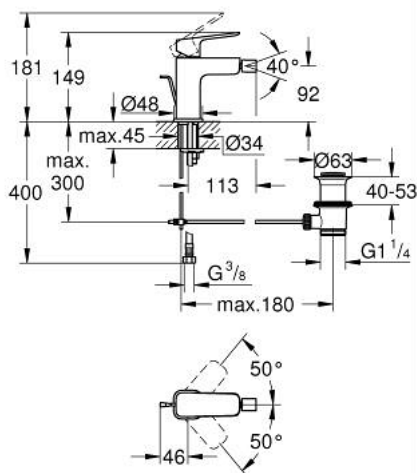

10 181 024 30 GROHE CUBE0 SINGLE-LEVER BIDET MIXER 1/2" S-SIZE

PRODUCT DESCRIPTION

- Colour: Matte Black
- single hole installation
- metal lever
- GROHE SilkMove 28 mm ceramic cartridge
- adjustable flow rate limiter
- with temperature limiter
- GROHE EcoJoy - Less water, perfect flow
- maximum flow rate (at 3 bar): 5 l/min
- with ball joint
- pop-up waste set 1 1/4"
- flexible connection hoses

10 181 024 30 GROHE CUBEO SINGLE-LEVER BIDET MIXER 1/2" S-SIZE

SPARE PARTS, januar 2025 – now

- 1: Cubeo Lever (Spare part-nr. 1060132430)
- 2: Cap (Spare part-nr. 465812430)
- 3: Fitting ring (Spare part-nr. 07419000)
- 4: Cartridge (Spare part-nr. 46580000)
- 5: lift rod (Spare part-nr. 659362430)
- 6: Ball-joint aerator (Spare part-nr. 485522430)
- 7: Cubeo Rosette (Spare part-nr. 1060152430)
- 8: Shank mounting kit (Spare part-nr. 46249000)
- 9: Waste set 1 1/4" (Spare part-nr. 289102430)
- 9.1: Plug (Spare part-nr. 071822430)
- 9.2: Eccentric rod (Spare part-nr. 07052000)
- 10: Mounting wrench (Spare part-nr. 19017000)*
- 11: Eccentric rod (Spare part-nr. 07341000)*