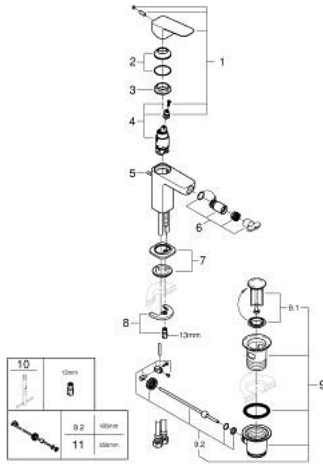

10 181 024 30 GROHE CUBE0 SINGLE-LEVER BIDET MIXER 1/2" S-SIZE

PRODUCT DESCRIPTION

- Colour: Matte Black
- single hole installation
- metal lever
- GROHE SilkMove 28 mm ceramic cartridge
- adjustable flow rate limiter
- with temperature limiter
- GROHE EcoJoy - Less water, perfect flow
- maximum flow rate (at 3 bar): 5 l/min
- with ball joint
- pop-up waste set 1 1/4"
- flexible connection hoses

10 181 024 30 GROHE CUBEO SINGLE-LEVER BIDET MIXER 1/2" S-SIZE

SPARE PARTS, januar 2025 – now

- 1: Cubeo Lever (Spare part-nr. 1060132430)
- 2: Cap (Spare part-nr. 465812430)
- 3: Fitting ring (Spare part-nr. 07419000)
- 4: Cartridge (Spare part-nr. 46580000)
- 5: lift rod (Spare part-nr. 659362430)
- 6: Ball-joint aerator (Spare part-nr. 485522430)
- 7: Cubeo Rosette (Spare part-nr. 1060152430)
- 8: Shank mounting kit (Spare part-nr. 46249000)
- 9: Waste set 1 1/4" (Spare part-nr. 289102430)
- 9.1: Plug (Spare part-nr. 071822430)
- 9.2: Eccentric rod (Spare part-nr. 07052000)
- 10: Mounting wrench (Spare part-nr. 19017000)*
- 11: Eccentric rod (Spare part-nr. 07341000)*