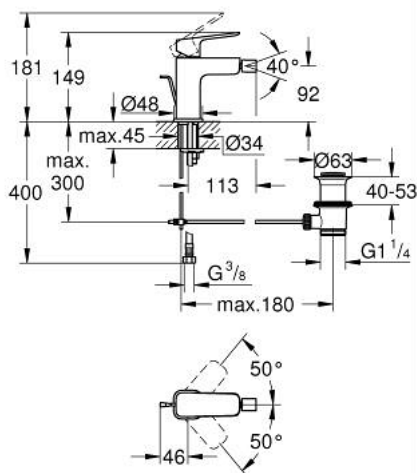

10 181 024 30 GROHE CUBE0 SINGLE-LEVER BIDET MIXER 1/2" S-SIZE

PRODUCT DESCRIPTION

- Colour: Matte Black
- single hole installation
- metal lever
- GROHE SilkMove 28 mm ceramic cartridge
- adjustable flow rate limiter
- with temperature limiter
- AquaCalibrator
- maximum flow rate (at 3 bar): 5 l/min
- with ball joint
- pop-up waste set 1 1/4"
- flexible connection hoses

10 181 024 30 GROHE CUBEO SINGLE-LEVER BIDET MIXER 1/2" S-SIZE

SPARE PARTS, januar 2025 – now

- 1: Cubeo Lever (Spare part-nr. 1060132430)
- 2: Cap (Spare part-nr. 465812430)
- 3: Fitting ring (Spare part-nr. 07419000)
- 4: Cartridge (Spare part-nr. 46580000)
- 5: lift rod (Spare part-nr. 659362430)
- 6: Ball-joint aerator (Spare part-nr. 485522430)
- 7: Cubeo Rosette (Spare part-nr. 1060152430)
- 8: Shank mounting kit (Spare part-nr. 46249000)
- 9: Waste set 1 1/4" (Spare part-nr. 289102430)
- 9.1: Plug (Spare part-nr. 071822430)
- 9.2: Eccentric rod (Spare part-nr. 07052000)
- 10: Mounting wrench (Spare part-nr. 19017000)*
- 11: Eccentric rod (Spare part-nr. 07341000)*