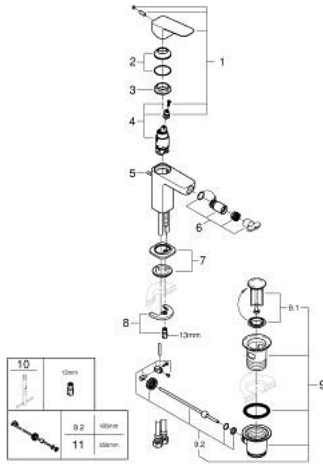

10 181 024 30 GROHE CUBE0 SINGLE-LEVER BIDET MIXER 1/2" S-SIZE

PRODUCT DESCRIPTION

- Colour: Matte Black
- single hole installation
- metal lever
- GROHE SilkMove 28 mm ceramic cartridge
- adjustable flow rate limiter
- with temperature limiter
- AquaCalibrator
- maximum flow rate (at 3 bar): 5 l/min
- with ball joint
- pop-up waste set 1 1/4"
- flexible connection hoses

10 181 024 30 GROHE CUBEO SINGLE-LEVER BIDET MIXER 1/2" S-SIZE

SPARE PARTS, januar 2025 – now

- 1: Cubeo Lever (Spare part-nr. 1060132430)
- 2: Cap (Spare part-nr. 465812430)
- 3: Fitting ring (Spare part-nr. 07419000)
- 4: Cartridge (Spare part-nr. 46580000)
- 5: lift rod (Spare part-nr. 659362430)
- 6: Ball-joint aerator (Spare part-nr. 485522430)
- 7: Cubeo Rosette (Spare part-nr. 1060152430)
- 8: Shank mounting kit (Spare part-nr. 46249000)
- 9: Waste set 1 1/4" (Spare part-nr. 289102430)
- 9.1: Plug (Spare part-nr. 071822430)
- 9.2: Eccentric rod (Spare part-nr. 07052000)
- 10: Mounting wrench (Spare part-nr. 19017000)*
- 11: Eccentric rod (Spare part-nr. 07341000)*