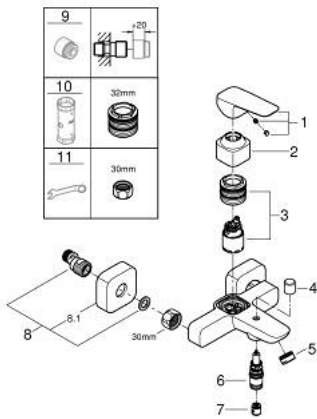

10 181 300 00 **GROHE CUBE0 SINGLE-LEVER BATH MIXER 1/2"**

PRODUCT DESCRIPTION

- Colour: chrome
- wall mounted
- metal lever
- GROHE SilkMove 35 mm ceramic cartridge
- adjustable flow rate limiter
- with temperature limiter
- GROHE LongLife finish
- automatic diverter: bath/shower
- shower bottom outlet 1/2" with integrated non return valve
- spout with mousseur
- S-unions
- wall escutcheon
- protected against backflow

10 181 300 00 GROHE CUBEO SINGLE-LEVER BATH MIXER 1/2"

SPARE PARTS, januar 2023 – now

- 1: lever (Spare part-nr. 1060210000)
 - 2: cap (Spare part-nr. 1060220000)
 - 3: Cartridge (Spare part-nr. 46374000)
 - 4: Diverter knob (Spare part-nr. 64309000)
 - 5: Mousseur (Spare part-nr. 13952000)
 - 6: Diverter (Spare part-nr. 65655000)
 - 7: Non-return valve (Spare part-nr. 08565000)
 - 8: s-union (Spare part-nr. 1060230000)
 - 8.1: Escutcheon (Spare part-nr. 106024000M)
 - 9: Extension 3/4", 20 mm (Spare part-nr. 0713000M)*
 - 10: Socket spanner (Spare part-nr. 19332000)*
 - 11: Special spanner (Spare part-nr. 19377000)*
- * Optional accessories