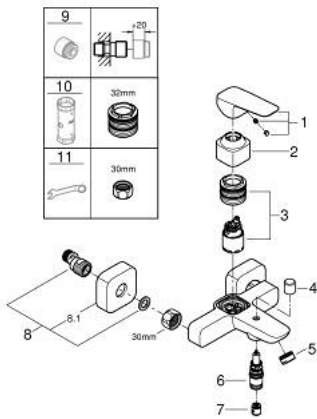

## 10 181 324 30 GROHE CUBE0 SINGLE-LEVER BATH MIXER 1/2"

### PRODUCT DESCRIPTION

- Colour: Matte Black
- wall mounted
- metal lever
- GROHE SilkMove 35 mm ceramic cartridge
- adjustable flow rate limiter
- with temperature limiter
- automatic diverter: bath/shower
- shower bottom outlet 1/2" with integrated non return valve
- spout with mousseur
- S-unions
- wall escutcheon
- protected against backflow

## 10 181 324 30 GROHE CUBEO SINGLE-LEVER BATH MIXER 1/2"

### SPARE PARTS, januar 2023 – now

- 1: lever (Spare part-nr. 1060212430)
  - 2: cap (Spare part-nr. 1060222430)
  - 3: Cartridge (Spare part-nr. 46374000)
  - 4: Diverter knob (Spare part-nr. 643092430)
  - 5: flow control (Spare part-nr. 139522430)
  - 6: Diverter (Spare part-nr. 656552430)
  - 7: Non-return valve (Spare part-nr. 08565000)
  - 8: s-union (Spare part-nr. 1060232430)
  - 8.1: Escutcheon (Spare part-nr. 106024243M)
  - 9: Extension 3/4", 20 mm (Spare part-nr. 0713000M)\*
  - 10: Socket spanner (Spare part-nr. 19332000)\*
  - 11: Special spanner (Spare part-nr. 19377000)\*
- \* Optional accessories