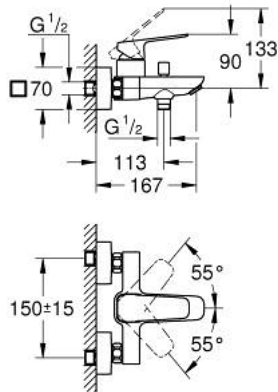

## 10 181 324 30 GROHE CUBE0 SINGLE-LEVER BATH MIXER 1/2"

### PRODUCT DESCRIPTION

- Colour: Matte Black
- wall mounted
- metal lever
- GROHE SilkMove 35 mm ceramic cartridge
- adjustable flow rate limiter
- with temperature limiter
- automatic diverter: bath/shower
- shower bottom outlet 1/2" with integrated non return valve
- spout with mousseur
- S-unions
- wall escutcheon
- protected against backflow

## 10 181 324 30 GROHE CUBEO SINGLE-LEVER BATH MIXER 1/2"

### SPARE PARTS, januar 2023 – now

- 1: lever (Spare part-nr. 1060212430)
  - 2: cap (Spare part-nr. 1060222430)
  - 3: Cartridge (Spare part-nr. 46374000)
  - 4: Diverter knob (Spare part-nr. 643092430)
  - 5: flow control (Spare part-nr. 139522430)
  - 6: Diverter (Spare part-nr. 656552430)
  - 7: Non-return valve (Spare part-nr. 08565000)
  - 8: s-union (Spare part-nr. 1060232430)
  - 8.1: Escutcheon (Spare part-nr. 106024243M)
  - 9: Extension 3/4", 20 mm (Spare part-nr. 0713000M)\*
  - 10: Socket spanner (Spare part-nr. 19332000)\*
  - 11: Special spanner (Spare part-nr. 19377000)\*
- \* Optional accessories