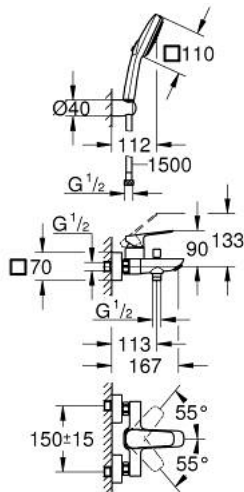

10 181 400 00 GROHE CUBE SINGLE-LEVER BATH MIXER 1/2"

PRODUCT DESCRIPTION

- Colour: chrome
- wall mounted
- metal lever
- GROHE SilkMove 35 mm ceramic cartridge
- adjustable flow rate limiter
- with temperature limiter
- GROHE LongLife finish
- automatic diverter: bath/shower
- shower bottom outlet 1/2" with integrated non return valve
- spout with mousseur
- S-unions
- wall escutcheon
- protected against backflow
- with shower set
- consisting of:
 - Tempesta Cube 110 hand shower 2 sprays (26 746)
 - wall shower holder (28 605)
 - Relaxaflex hose 1500 mm 1/2" x 1/2" (28 151)