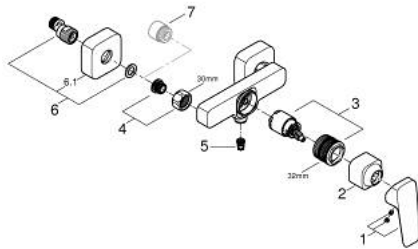

10 182 400 00 **GROHE CUBE0 SINGLE-LEVER SHOWER MIXER 1/2"**

**PRODUCT DESCRIPTION**

- Colour: chrome
- wall mounted
- metal lever
- GROHE SilkMove 35 mm ceramic cartridge
- adjustable flow rate limiter
- with temperature limiter
- GROHE LongLife finish
- shower bottom outlet 1/2" with integrated non return valve
- protected against backflow
- S-unions
- wall escutcheon

10 182 400 00 **GROHE CUBEO SINGLE-LEVER SHOWER MIXER 1/2"**

**SPARE PARTS**, januar 2023 – now

- 1: lever (Spare part-nr. 1060210000)
- 2: cap (Spare part-nr. 1060220000)
- 3: Cartridge (Spare part-nr. 46374000)
- 4: Screw connection 1/2" (Spare part-nr. 45044000)
- 5: Non-return valve (Spare part-nr. 42601000)
- 6: s-union (Spare part-nr. 1060230000)
- 6.1: Escutcheon (Spare part-nr. 106024000M)
- 7: Extension 3/4", 20 mm (Spare part-nr. 0713000M)\*
- 8: Special spanner (Spare part-nr. 19377000)\*
- 9: Socket spanner (Spare part-nr. 19332000)\*