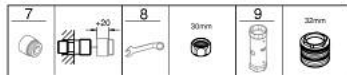

10 182 400 00 **GROHE CUBE0 SINGLE-LEVER SHOWER MIXER 1/2"**

**PRODUCT DESCRIPTION**

- Colour: chrome
- wall mounted
- metal lever
- GROHE SilkMove 35 mm ceramic cartridge
- adjustable flow rate limiter
- with temperature limiter
- GROHE LongLife finish
- shower bottom outlet 1/2" with integrated non return valve
- protected against backflow
- S-unions
- wall escutcheon

10 182 400 00 **GROHE CUBEO SINGLE-LEVER SHOWER MIXER 1/2"**

**SPARE PARTS**, januar 2023 – now

- 1: lever (Spare part-nr. 1060210000)
- 2: cap (Spare part-nr. 1060220000)
- 3: Cartridge (Spare part-nr. 46374000)
- 4: Screw connection 1/2" (Spare part-nr. 45044000)
- 5: Non-return valve (Spare part-nr. 42601000)
- 6: s-union (Spare part-nr. 1060230000)
- 6.1: Escutcheon (Spare part-nr. 106024000M)
- 7: Extension 3/4", 20 mm (Spare part-nr. 0713000M)\*
- 8: Special spanner (Spare part-nr. 19377000)\*
- 9: Socket spanner (Spare part-nr. 19332000)\*