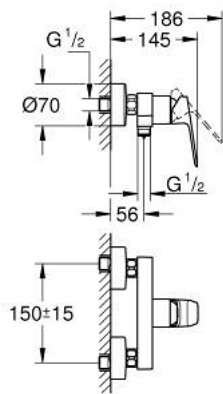

10 182 400 00 **GROHE CUBE0 SINGLE-LEVER SHOWER MIXER 1/2"**

**PRODUCT DESCRIPTION**

- Colour: chrome
- wall mounted
- metal lever
- GROHE SilkMove 35 mm ceramic cartridge
- adjustable flow rate limiter
- with temperature limiter
- GROHE LongLife finish
- shower bottom outlet 1/2" with integrated non return valve
- protected against backflow
- S-unions
- wall escutcheon

10 182 400 00 **GROHE CUBEO SINGLE-LEVER SHOWER MIXER 1/2"**

**SPARE PARTS**, januar 2023 – now

- 1: lever (Spare part-nr. 1060210000)
- 2: cap (Spare part-nr. 1060220000)
- 3: Cartridge (Spare part-nr. 46374000)
- 4: Screw connection 1/2" (Spare part-nr. 45044000)
- 5: Non-return valve (Spare part-nr. 42601000)
- 6: s-union (Spare part-nr. 1060230000)
- 6.1: Escutcheon (Spare part-nr. 106024000M)
- 7: Extension 3/4", 20 mm (Spare part-nr. 0713000M)\*
- 8: Special spanner (Spare part-nr. 19377000)\*
- 9: Socket spanner (Spare part-nr. 19332000)\*