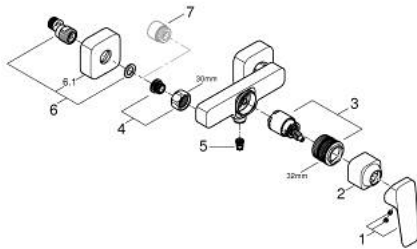

10 182 424 30 **GROHE CUBE0 SINGLE-LEVER SHOWER MIXER 1/2"**

**PRODUCT DESCRIPTION**

- Colour: Matte Black
- wall mounted
- metal lever
- GROHE SilkMove 35 mm ceramic cartridge
- adjustable flow rate limiter
- with temperature limiter
- shower bottom outlet 1/2" with integrated non return valve
- protected against backflow
- S-unions
- wall escutcheon

## 10 182 424 30 GROHE CUBE0 SINGLE-LEVER SHOWER MIXER 1/2"

### SPARE PARTS, januar 2023 – now

- 1: lever (Spare part-nr. 1060212430)
- 2: cap (Spare part-nr. 1060222430)
- 3: Cartridge (Spare part-nr. 46374000)
- 4: Screw connection 1/2" (Spare part-nr. 450442430)
- 5: Non-return valve (Spare part-nr. 42601000)
- 6: s-union (Spare part-nr. 1060232430)
- 6.1: Escutcheon (Spare part-nr. 106024243M)
- 7: Extension 3/4\", 20 mm (Spare part-nr. 0713000M)\*
- 8: Special spanner (Spare part-nr. 19377000)\*
- 9: Socket spanner (Spare part-nr. 19332000)\*