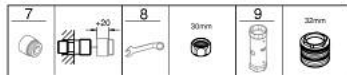

10 182 424 30 **GROHE CUBE0 SINGLE-LEVER SHOWER MIXER 1/2"**

**PRODUCT DESCRIPTION**

- Colour: Matte Black
- wall mounted
- metal lever
- GROHE SilkMove 35 mm ceramic cartridge
- adjustable flow rate limiter
- with temperature limiter
- shower bottom outlet 1/2" with integrated non return valve
- protected against backflow
- S-unions
- wall escutcheon

## 10 182 424 30 GROHE CUBE0 SINGLE-LEVER SHOWER MIXER 1/2"

### SPARE PARTS, januar 2023 – now

- 1: lever (Spare part-nr. 1060212430)
- 2: cap (Spare part-nr. 1060222430)
- 3: Cartridge (Spare part-nr. 46374000)
- 4: Screw connection 1/2" (Spare part-nr. 450442430)
- 5: Non-return valve (Spare part-nr. 42601000)
- 6: s-union (Spare part-nr. 1060232430)
- 6.1: Escutcheon (Spare part-nr. 106024243M)
- 7: Extension 3/4\", 20 mm (Spare part-nr. 0713000M)\*
- 8: Special spanner (Spare part-nr. 19377000)\*
- 9: Socket spanner (Spare part-nr. 19332000)\*