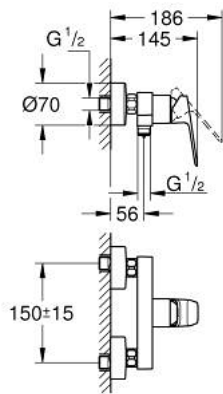

10 182 424 30 **GROHE CUBE0 SINGLE-LEVER SHOWER MIXER 1/2"**

**PRODUCT DESCRIPTION**

- Colour: Matte Black
- wall mounted
- metal lever
- GROHE SilkMove 35 mm ceramic cartridge
- adjustable flow rate limiter
- with temperature limiter
- shower bottom outlet 1/2" with integrated non return valve
- protected against backflow
- S-unions
- wall escutcheon

## 10 182 424 30 GROHE CUBE0 SINGLE-LEVER SHOWER MIXER 1/2"

### SPARE PARTS, januar 2023 – now

- 1: lever (Spare part-nr. 1060212430)
- 2: cap (Spare part-nr. 1060222430)
- 3: Cartridge (Spare part-nr. 46374000)
- 4: Screw connection 1/2" (Spare part-nr. 450442430)
- 5: Non-return valve (Spare part-nr. 42601000)
- 6: s-union (Spare part-nr. 1060232430)
- 6.1: Escutcheon (Spare part-nr. 106024243M)
- 7: Extension 3/4\", 20 mm (Spare part-nr. 0713000M)\*
- 8: Special spanner (Spare part-nr. 19377000)\*
- 9: Socket spanner (Spare part-nr. 19332000)\*