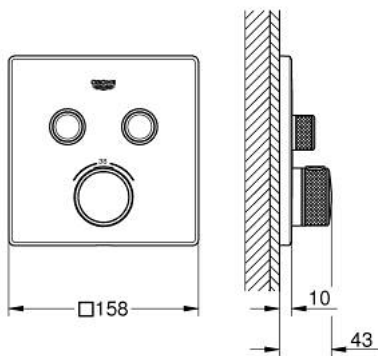

10 216 6KF 00 GROHTHERM SMARTCONTROL THERMOSTAT FOR CONCEALED INSTALLATION WITH 2 VALVES

PRODUCT DESCRIPTION

- Colour: phantom black
- trim set for GROHE Rapido SmartBox (35 600/35 604)
- metal wall escutcheon with GROHE FastFixation (covered escutcheon and shaft sealing, covered fixing), retroactively 6° adjustable
- GROHE SmartControl - control the shower with intuitive push/turn button
- exchangeable symbols
- GROHE TurboStat - compact cartridge with wax thermoelement
- GROHE ProGrip - with knurl structure
- GROHE SafeStop safety button at 38°C
- GROHE SafeStop Plus - optional temperature limiter at 43°C or 46°C included
- built-in non return valves and dirt strainers
- multiple outlets can be run simultaneously
- without roughing-in set 35 600/35 604 (please order separately)
- flow performance: outlet B = 24 l/min, outlet C = 26 l/min, outlet B+C = 29 l/min