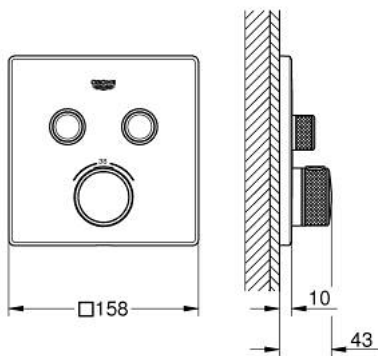

10 216 6KF 00 GROHTHERM SMARTCONTROL THERMOSTAT FOR CONCEALED INSTALLATION WITH 2 VALVES

PRODUCT DESCRIPTION

- Colour: phantom black
- trim set for GROHE Rapido SmartBox (35 600/35 604)
- metal wall escutcheon with GROHE FastFixation (covered escutcheon and shaft sealing, covered fixing), retroactively 6° adjustable
- GROHE SmartControl - control the shower with intuitive push/turn button
- exchangeable symbols
- GROHE TurboStat - compact cartridge with wax thermoelement
- GROHE ProGrip - with knurled structure
- GROHE SafeStop safety button at 38°C
- GROHE SafeStop Plus - optional temperature limiter at 43°C or 46°C included
- built-in non return valves and dirt strainers
- multiple outlets can be run simultaneously
- without roughing-in set 35 600/35 604 (please order separately)
- flow performance: outlet B = 24 l/min, outlet C = 26 l/min, outlet B+C = 29 l/min