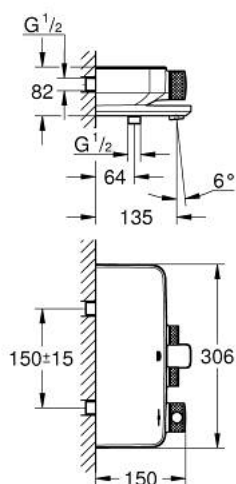

10 216 8KF 00 GROHTHERM SMARTCONTROL TERMOSTATSKI MEŠALNIK ZA KAD – 1/2"

PRODUCT DESCRIPTION

- Colour: phantom black
- wall mounted
- GROHE CoolTouch - no risk of scalding
- GROHE SafeStop safety button at 38°C
- GROHE SafeStop Plus optional temperature limiter at 43°C included
- GROHE TurboStat - compact cartridge with wax thermoelement
- GROHE ProGrip - with knurled structure
- GROHE SmartControl - control the shower with intuitive push/turn button
- integrated GROHE EasyReach shower tray
- shower bottom outlet 1/2"
- bath spout with mousseur
- built-in non return valves and dirt strainers
- protected against backflow

10 216 8KF 00 GROHTHERM SMARTCONTROL TERMOSTATSKI MEŠALNIK ZA KAD – 1/2"

SPARE PARTS, februar 2023 – now

- 1: Thermostatic compact cartridge 1/2" (Spare part-nr. 47439000)
- 2: Cartridge (Spare part-nr. 48297000)
- 3: Non-return valve (Spare part-nr. 49069000)
- 4: Mousseur (Spare part-nr. 13941KF0)
- 5: Non-return valve (Spare part-nr. 08565000)
- 6: GROHE TurboStat cartridge 1/2" (Spare part-nr. 47175000)*
- 7: Socket spanner (Spare part-nr. 49059000)*