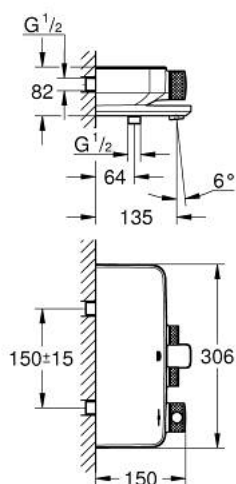

10 216 8KF 00 GROHTHERM SMARTCONTROL TERMOSTATSKI MEŠALNIK ZA KAD – 1/2"

PRODUCT DESCRIPTION

- Colour: phantom black
- wall mounted
- GROHE CoolTouch - no risk of scalding
- GROHE SafeStop safety button at 38°C
- GROHE SafeStop Plus optional temperature limiter at 43°C included
- GROHE TurboStat - compact cartridge with wax thermoelement
- GROHE ProGrip - with knurl structure
- GROHE SmartControl - control the shower with intuitive push/turn button
- integrated GROHE EasyReach shower tray
- shower bottom outlet 1/2"
- bath spout with mousseur
- built-in non return valves and dirt strainers
- protected against backflow

10 216 8KF 00 GROHTHERM SMARTCONTROL TERMOSTATSKI MEŠALNIK ZA KAD – 1/2"

SPARE PARTS, februar 2023 – now

- 1: Thermostatic compact cartridge 1/2" (Spare part-nr. 47439000)
- 2: Cartridge (Spare part-nr. 48297000)
- 3: Non-return valve (Spare part-nr. 49069000)
- 4: Mousseur (Spare part-nr. 13941KF0)
- 5: Non-return valve (Spare part-nr. 08565000)
- 6: GROHE TurboStat cartridge 1/2" (Spare part-nr. 47175000)*
- 7: Socket spanner (Spare part-nr. 49059000)*