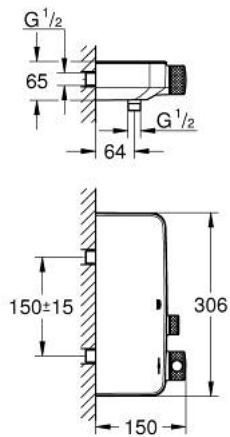

10 216 9KF 00 GROHTHERM SMARTCONTROL THERMOSTATIC SHOWER MIXER 1/2"

PRODUCT DESCRIPTION

- Colour: phantom black
- wall mounted
- GROHE CoolTouch - no risk of scalding
- GROHE SafeStop safety button at 38°C
- GROHE SafeStop Plus optional temperature limiter at 43°C included
- GROHE TurboStat - compact cartridge with wax thermoelement
- GROHE ProGrip - with knurl structure
- GROHE SmartControl - control the shower with intuitive push/turn button
- integrated GROHE EasyReach shower tray
- shower bottom outlet 1/2"
- built-in non return valves and dirt strainers
- protected against backflow

10 216 9KF 00 GROHTHERM SMARTCONTROL THERMOSTATIC SHOWER MIXER 1/2"

SPARE PARTS, februar 2023 – now

- 1: Thermostatic compact cartridge 1/2" (Spare part-nr. 47439000)
 - 2: Cartridge (Spare part-nr. 48297000)
 - 3: Non-return valve (Spare part-nr. 49069000)
 - 4: Non-return valve (Spare part-nr. 08565000)
 - 5: GROHE TurboStat cartridge 1/2" (Spare part-nr. 47175000)*
 - 6: Socket spanner (Spare part-nr. 49059000)*
- * Optional accessories