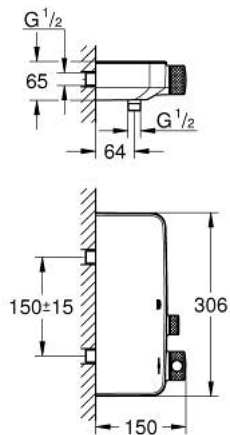

10 216 9KF 00 GROHTHERM SMARTCONTROL THERMOSTATIC SHOWER MIXER 1/2"

PRODUCT DESCRIPTION

- Colour: phantom black
- wall mounted
- GROHE CoolTouch - no risk of scalding
- GROHE SafeStop safety button at 38°C
- GROHE SafeStop Plus optional temperature limiter at 43°C included
- GROHE TurboStat - compact cartridge with wax thermoelement
- GROHE ProGrip - with knurled structure
- GROHE SmartControl - control the shower with intuitive push/turn button
- integrated GROHE EasyReach shower tray
- shower bottom outlet 1/2"
- built-in non return valves and dirt strainers
- protected against backflow

10 216 9KF 00 GROHTHERM SMARTCONTROL THERMOSTATIC SHOWER MIXER 1/2"

SPARE PARTS, februar 2023 – now

- 1: Thermostatic compact cartridge 1/2" (Spare part-nr. 47439000)
 - 2: Cartridge (Spare part-nr. 48297000)
 - 3: Non-return valve (Spare part-nr. 49069000)
 - 4: Non-return valve (Spare part-nr. 08565000)
 - 5: GROHE TurboStat cartridge 1/2" (Spare part-nr. 47175000)*
 - 6: Socket spanner (Spare part-nr. 49059000)*
- * Optional accessories