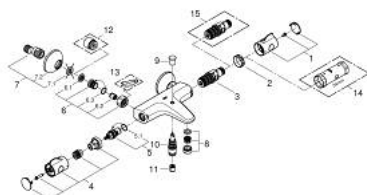

10 220 324 30 GROHTHERM 800 TERMOSTATSKI MEŠALNIK ZA KAD – 1/2"

PRODUCT DESCRIPTION

- Colour: Matte Black
- wall mounted
- GROHE SafeStop safety button at 38°C
- GROHE SafeStop Plus optional temperature limiter at 43°C included
- GROHE TurboStat - compact cartridge with wax thermoelement
- integrated mixed water shut off
- automatic diverter: bath/shower
- volume handle with GROHE EcoButton (economy button with individually adjustable economy stop)
- ceramic headpart 1/2", 180°
- shower bottom outlet 1/2"
- mousseur
- built-in non return valves
- dirt strainers
- protected against backflow
- S-unions
- metal escutcheon

10 220 324 30 GROHTHERM 800 TERMOSTATSKI MEŠALNIK ZA KAD – 1/2"

SPARE PARTS, februar 2023 – now

- 1: GRT 800 temperature control handle (Spare part-nr. 479812430)
- 2: Fitting ring (Spare part-nr. 47743000)
- 3: Thermostatic compact cartridge 1/2" (Spare part-nr. 47439000)
- 4: GRT 800 shut-off handle (Spare part-nr. 479802430)
- 5: Ceramic headpart 1/2" (Spare part-nr. 45346000)
- 5.1: O-ring Ø 18.2 x Ø 1.7 (Spare part-nr. 0392400M)
- 6: Non-return valve (Spare part-nr. 471892430)
- 6.1: Dirt strainer (Spare part-nr. 0726400M)
- 6.2: Non-return valve (Spare part-nr. 08565000)
- 6.3: O-ring Ø 17 x Ø 2 (Spare part-nr. 0305500M)
- 7: S-union (Spare part-nr. 120752430)
- 7.1: Seal (Spare part-nr. 0138600M)
- 7.2: Escutcheon (Spare part-nr. 02210243M)
- 8: flow control (Spare part-nr. 139522430)
- 9: Diverter knob (Spare part-nr. 656482430)
- 10: Diverter (Spare part-nr. 656552430)
- 11: Non-return valve (Spare part-nr. 08565000)
- 12: Extension 3/4", 20 mm (Spare part-nr. 0713000M)*
- 13: Special spanner (Spare part-nr. 19377000)*
- 14: Socket spanner (Spare part-nr. 19332000)*
- 15: GROHE TurboStat cartridge 1/2" (Spare part-nr. 47175000)*