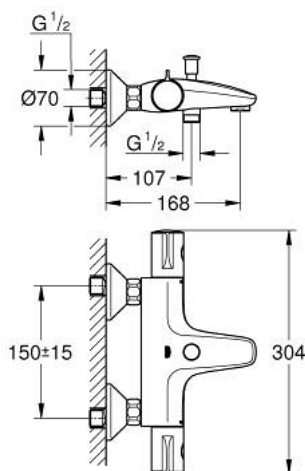

10 220 324 30 GROHTHERM 800 TERMOSTATSKI MEŠALNIK ZA KAD – 1/2"

PRODUCT DESCRIPTION

- Colour: Matte Black
- wall mounted
- GROHE SafeStop safety button at 38°C
- GROHE SafeStop Plus optional temperature limiter at 43°C included
- GROHE TurboStat - compact cartridge with wax thermoelement
- integrated mixed water shut off
- automatic diverter: bath/shower
- volume handle with GROHE EcoButton (economy button with individually adjustable economy stop)
- ceramic headpart 1/2", 180°
- shower bottom outlet 1/2"
- mousseur
- built-in non return valves
- dirt strainers
- protected against backflow
- S-unions
- metal escutcheon

10 220 324 30 GROHTHERM 800 TERMOSTATSKI MEŠALNIK ZA KAD – 1/2"

SPARE PARTS, februar 2023 – now

- 1: GRT 800 temperature control handle (Spare part-nr. 479812430)
- 2: Fitting ring (Spare part-nr. 47743000)
- 3: Thermostatic compact cartridge 1/2" (Spare part-nr. 47439000)
- 4: GRT 800 shut-off handle (Spare part-nr. 479802430)
- 5: Ceramic headpart 1/2" (Spare part-nr. 45346000)
- 5.1: O-ring Ø 18.2 x Ø 1.7 (Spare part-nr. 0392400M)
- 6: Non-return valve (Spare part-nr. 471892430)
- 6.1: Dirt strainer (Spare part-nr. 0726400M)
- 6.2: Non-return valve (Spare part-nr. 08565000)
- 6.3: O-ring Ø 17 x Ø 2 (Spare part-nr. 0305500M)
- 7: S-union (Spare part-nr. 120752430)
- 7.1: Seal (Spare part-nr. 0138600M)
- 7.2: Escutcheon (Spare part-nr. 02210243M)
- 8: flow control (Spare part-nr. 139522430)
- 9: Diverter knob (Spare part-nr. 656482430)
- 10: Diverter (Spare part-nr. 656552430)
- 11: Non-return valve (Spare part-nr. 08565000)
- 12: Extension 3/4", 20 mm (Spare part-nr. 0713000M)*
- 13: Special spanner (Spare part-nr. 19377000)*
- 14: Socket spanner (Spare part-nr. 19332000)*
- 15: GROHE TurboStat cartridge 1/2" (Spare part-nr. 47175000)*