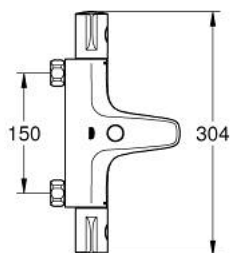

10 220 624 30 GROHTHERM 800 TERMOSTATSKI MEŠALNIK ZA KAD – 1/2"

PRODUCT DESCRIPTION

- Colour: Matte Black
- wall mounted
- GROHE SafeStop safety button at 38°C
- GROHE SafeStop Plus optional temperature limiter at 43°C included
- GROHE TurboStat - compact cartridge with wax thermoelement
- integrated mixed water shut off
- automatic diverter: bath/shower
- volume handle with FlowControl Button (button with individually adjustable stop)
- ceramic headpart 1/2", 180°
- shower bottom outlet 1/2"
- mousseur
- built-in non return valves
- dirt strainers
- without connection unions

10 220 624 30 GROHTHERM 800 TERMOSTATSKI MEŠALNIK ZA KAD – 1/2"

SPARE PARTS, februar 2023 – now

- 1: GRT 800 temperature control handle (Spare part-nr. 479812430)
 - 2: Fitting ring (Spare part-nr. 47743000)
 - 3: Thermostatic compact cartridge 1/2" (Spare part-nr. 47439000)
 - 4: GRT 800 shut-off handle (Spare part-nr. 479802430)
 - 5: Ceramic headpart 1/2" (Spare part-nr. 45346000)
 - 5.1: O-ring $\varnothing 18.2 \times \varnothing 1.7$ (Spare part-nr. 0392400M)
 - 6: Non-return valve (Spare part-nr. 471892430)
 - 6.1: Dirt strainer (Spare part-nr. 0726400M)
 - 6.2: Non-return valve (Spare part-nr. 08565000)
 - 6.3: O-ring $\varnothing 17 \times \varnothing 2$ (Spare part-nr. 0305500M)
 - 7: flow control (Spare part-nr. 139522430)
 - 8: Diverter knob (Spare part-nr. 656482430)
 - 9: Diverter (Spare part-nr. 656552430)
 - 10: Extension 3/4", 20 mm (Spare part-nr. 0713000M)*
 - 11: Special spanner (Spare part-nr. 19377000)*
 - 12: Socket spanner (Spare part-nr. 19332000)*
 - 13: GROHE TurboStat cartridge 1/2" (Spare part-nr. 47175000)*
- * Optional accessories