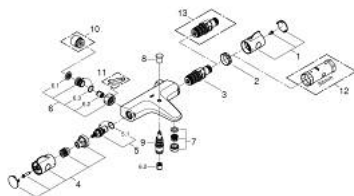

10 220 624 30 GROHTHERM 800 TERMOSTATSKI MEŠALNIK ZA KAD – 1/2"

PRODUCT DESCRIPTION

- Colour: Matte Black
- wall mounted
- GROHE SafeStop safety button at 38°C
- GROHE SafeStop Plus optional temperature limiter at 43°C included
- GROHE TurboStat - compact cartridge with wax thermoelement
- integrated mixed water shut off
- automatic diverter: bath/shower
- volume handle with FlowControl Button (button with individually adjustable stop)
- ceramic headpart 1/2", 180°
- shower bottom outlet 1/2"
- mousseur
- built-in non return valves
- dirt strainers
- without connection unions

10 220 624 30 GROHTHERM 800 TERMOSTATSKI MEŠALNIK ZA KAD – 1/2"

SPARE PARTS, februar 2023 – now

- 1: GRT 800 temperature control handle (Spare part-nr. 479812430)
 - 2: Fitting ring (Spare part-nr. 47743000)
 - 3: Thermostatic compact cartridge 1/2" (Spare part-nr. 47439000)
 - 4: GRT 800 shut-off handle (Spare part-nr. 479802430)
 - 5: Ceramic headpart 1/2" (Spare part-nr. 45346000)
 - 5.1: O-ring $\varnothing 18.2 \times \varnothing 1.7$ (Spare part-nr. 0392400M)
 - 6: Non-return valve (Spare part-nr. 471892430)
 - 6.1: Dirt strainer (Spare part-nr. 0726400M)
 - 6.2: Non-return valve (Spare part-nr. 08565000)
 - 6.3: O-ring $\varnothing 17 \times \varnothing 2$ (Spare part-nr. 0305500M)
 - 7: flow control (Spare part-nr. 139522430)
 - 8: Diverter knob (Spare part-nr. 656482430)
 - 9: Diverter (Spare part-nr. 656552430)
 - 10: Extension 3/4", 20 mm (Spare part-nr. 0713000M)*
 - 11: Special spanner (Spare part-nr. 19377000)*
 - 12: Socket spanner (Spare part-nr. 19332000)*
 - 13: GROHE TurboStat cartridge 1/2" (Spare part-nr. 47175000)*
- * Optional accessories