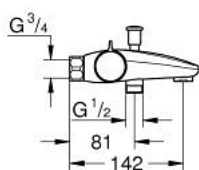

10 220 624 30 GROHTHERM 800 TERMOSTATSKI MEŠALNIK ZA KAD – 1/2"

PRODUCT DESCRIPTION

- Colour: Matte Black
- wall mounted
- GROHE SafeStop safety button at 38°C
- GROHE SafeStop Plus optional temperature limiter at 43°C included
- GROHE TurboStat - compact cartridge with wax thermoelement
- integrated mixed water shut off
- automatic diverter: bath/shower
- volume handle with FlowControl Button (button with individually adjustable stop)
- ceramic headpart 1/2", 180°
- shower bottom outlet 1/2"
- mousseur
- built-in non return valves
- dirt strainers
- without connection unions

10 220 624 30 GROHTHERM 800 TERMOSTATSKI MEŠALNIK ZA KAD – 1/2"

SPARE PARTS, februar 2023 – now

- 1: GRT 800 temperature control handle (Spare part-nr. 479812430)
 - 2: Fitting ring (Spare part-nr. 47743000)
 - 3: Thermostatic compact cartridge 1/2" (Spare part-nr. 47439000)
 - 4: GRT 800 shut-off handle (Spare part-nr. 479802430)
 - 5: Ceramic headpart 1/2" (Spare part-nr. 45346000)
 - 5.1: O-ring $\varnothing 18.2 \times \varnothing 1.7$ (Spare part-nr. 0392400M)
 - 6: Non-return valve (Spare part-nr. 471892430)
 - 6.1: Dirt strainer (Spare part-nr. 0726400M)
 - 6.2: Non-return valve (Spare part-nr. 08565000)
 - 6.3: O-ring $\varnothing 17 \times \varnothing 2$ (Spare part-nr. 0305500M)
 - 7: flow control (Spare part-nr. 139522430)
 - 8: Diverter knob (Spare part-nr. 656482430)
 - 9: Diverter (Spare part-nr. 656552430)
 - 10: Extension 3/4", 20 mm (Spare part-nr. 0713000M)*
 - 11: Special spanner (Spare part-nr. 19377000)*
 - 12: Socket spanner (Spare part-nr. 19332000)*
 - 13: GROHE TurboStat cartridge 1/2" (Spare part-nr. 47175000)*
- * Optional accessories