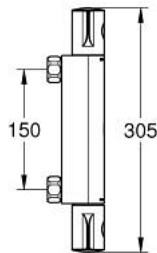

10 220 724 30 GROHTHERM 800 THERMOSTATIC SHOWER MIXER 1/2"

PRODUCT DESCRIPTION

- Colour: Matte Black
- wall mounted
- GROHE SafeStop safety button at 38°C
- GROHE SafeStop Plus optional temperature limiter at 43°C included
- GROHE TurboStat - compact cartridge with wax thermoelement
- integrated mixed water shut off
- volume handle with FlowControl Button (button with individually adjustable stop)
- ceramic headpart 1/2", 180°
- shower bottom outlet 1/2"
- built-in non return valves
- dirt strainers
- protected against backflow
- without connection unions

10 220 724 30 GROHTHERM 800 THERMOSTATIC SHOWER MIXER 1/2"

SPARE PARTS, februar 2023 – now

- 1: GRT 800 temperature control handle (Spare part-nr. 479812430)
- 2: Fitting ring (Spare part-nr. 47743000)
- 3: Thermostatic compact cartridge 1/2" (Spare part-nr. 47439000)
- 4: GRT 800 shut-off handle (Spare part-nr. 479802430)
- 5: Ceramic headpart 1/2" (Spare part-nr. 45346000)
- 5.1: O-ring \varnothing 18.2 x \varnothing 1.7 (Spare part-nr. 0392400M)
- 6: Non-return valve (Spare part-nr. 471892430)
- 6.1: Dirt strainer (Spare part-nr. 0726400M)
- 6.2: Non-return valve (Spare part-nr. 08565000)
- 6.3: O-ring \varnothing 17 x \varnothing 2 (Spare part-nr. 0305500M)
- 7: Extension 3/4", 20 mm (Spare part-nr. 0713000M)*
- 8: Socket spanner (Spare part-nr. 19332000)*
- 9: Special spanner (Spare part-nr. 19377000)*
- 10: GROHE TurboStat cartridge 1/2" (Spare part-nr. 47175000)*