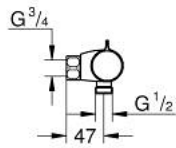

10 220 724 30 GROHTHERM 800 THERMOSTATIC SHOWER MIXER 1/2"

PRODUCT DESCRIPTION

- Colour: Matte Black
- wall mounted
- GROHE SafeStop safety button at 38°C
- GROHE SafeStop Plus optional temperature limiter at 43°C included
- GROHE TurboStat - compact cartridge with wax thermoelement
- integrated mixed water shut off
- volume handle with FlowControl Button (button with individually adjustable stop)
- ceramic headpart 1/2", 180°
- shower bottom outlet 1/2"
- built-in non return valves
- dirt strainers
- protected against backflow
- without connection unions

10 220 724 30 GROHTHERM 800 THERMOSTATIC SHOWER MIXER 1/2"

SPARE PARTS, februar 2023 – now

- 1: GRT 800 temperature control handle (Spare part-nr. 479812430)
- 2: Fitting ring (Spare part-nr. 47743000)
- 3: Thermostatic compact cartridge 1/2" (Spare part-nr. 47439000)
- 4: GRT 800 shut-off handle (Spare part-nr. 479802430)
- 5: Ceramic headpart 1/2" (Spare part-nr. 45346000)
- 5.1: O-ring \varnothing 18.2 x \varnothing 1.7 (Spare part-nr. 0392400M)
- 6: Non-return valve (Spare part-nr. 471892430)
- 6.1: Dirt strainer (Spare part-nr. 0726400M)
- 6.2: Non-return valve (Spare part-nr. 08565000)
- 6.3: O-ring \varnothing 17 x \varnothing 2 (Spare part-nr. 0305500M)
- 7: Extension 3/4", 20 mm (Spare part-nr. 0713000M)*
- 8: Socket spanner (Spare part-nr. 19332000)*
- 9: Special spanner (Spare part-nr. 19377000)*
- 10: GROHE TurboStat cartridge 1/2" (Spare part-nr. 47175000)*