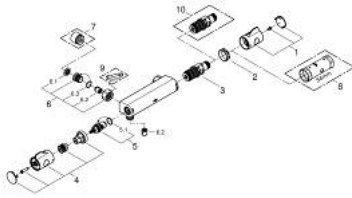

10 220 724 30 GROHTHERM 800 THERMOSTATIC SHOWER MIXER 1/2"

PRODUCT DESCRIPTION

- Colour: Matte Black
- wall mounted
- GROHE SafeStop safety button at 38°C
- GROHE SafeStop Plus optional temperature limiter at 43°C included
- GROHE TurboStat - compact cartridge with wax thermoelement
- integrated mixed water shut off
- volume handle with FlowControl Button (button with individually adjustable stop)
- ceramic headpart 1/2", 180°
- shower bottom outlet 1/2"
- built-in non return valves
- dirt strainers
- protected against backflow
- without connection unions

10 220 724 30 GROHTHERM 800 THERMOSTATIC SHOWER MIXER 1/2"

SPARE PARTS, februar 2023 – now

- 1: GRT 800 temperature control handle (Spare part-nr. 479812430)
- 2: Fitting ring (Spare part-nr. 47743000)
- 3: Thermostatic compact cartridge 1/2" (Spare part-nr. 47439000)
- 4: GRT 800 shut-off handle (Spare part-nr. 479802430)
- 5: Ceramic headpart 1/2" (Spare part-nr. 45346000)
- 5.1: O-ring \varnothing 18.2 x \varnothing 1.7 (Spare part-nr. 0392400M)
- 6: Non-return valve (Spare part-nr. 471892430)
- 6.1: Dirt strainer (Spare part-nr. 0726400M)
- 6.2: Non-return valve (Spare part-nr. 08565000)
- 6.3: O-ring \varnothing 17 x \varnothing 2 (Spare part-nr. 0305500M)
- 7: Extension 3/4", 20 mm (Spare part-nr. 0713000M)*
- 8: Socket spanner (Spare part-nr. 19332000)*
- 9: Special spanner (Spare part-nr. 19377000)*
- 10: GROHE TurboStat cartridge 1/2" (Spare part-nr. 47175000)*