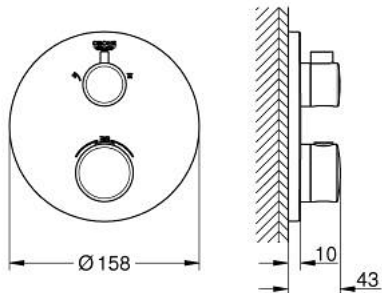

## 10 220 824 30 GROHTHERM THERMOSTATIC SHOWER MIXER FOR 2 OUTLETS WITH INTEGRATED SHUT OFF/DIVERTER VALVE

### PRODUCT DESCRIPTION

- Colour: Matte Black
- trim set for GROHE Rapido SmartBox (35 600/35 604)
- GROHE TurboStat - compact cartridge with wax thermostatic element
- GROHE FastFixation escutcheon with covered shaft sealing and covered fixing
- metal escutcheon, retroactively 6° adjustable
- printed head and hand shower symbol
- GROHE SafeStop safety button at 38°C
- GROHE SafeStop Plus - optional temperature limiter at 43°C or 46°C included
- GROHE AquaDimmer, integrated shut off/diverter valve
- without roughing-in set 35 600/35 604 (please order separately)
- flow performance: outlet B = 27 l/min, outlet C = 30 l/min
- professional edition

### SPARE PARTS, februar 2023 – now

- 1: temperature control handle (Spare part-nr. 490822430)
- 2: Mounting plate (Spare part-nr. 49080000)
- 3: escutcheon (Spare part-nr. 490742430)
- 4: shut-off handle (Spare part-nr. 490812430)
- 5: Aquadimmer (Spare part-nr. 49084000)
- 6: Thermostatic compact cartridge 3/4" (Spare part-nr. 49028000)
- 7: Non-return valve (Spare part-nr. 49085000)
- 8: Seal (Spare part-nr. 48360000)
- 9: GROHE TurboStat cartridge 3/4" (Spare part-nr. 49003000)\*
- 10: Socket spanner (Spare part-nr. 49059000)\*
- 11: Service stops (Spare part-nr. 1405300M)\*
- 12: Universal extension set 2-handle thermostats, 25 mm (Spare part-nr. 14058000)\*