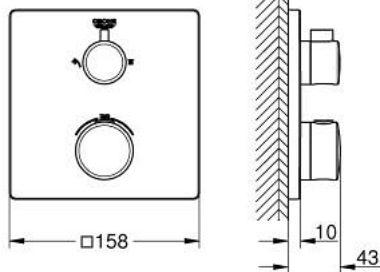

## 10 220 924 30 GROHTHERM THERMOSTATIC SHOWER MIXER FOR 2 OUTLETS WITH INTEGRATED SHUT OFF/DIVERTER VALVE

### PRODUCT DESCRIPTION

- Colour: Matte Black
- trim set for GROHE Rapido SmartBox (35 600/35 604)
- GROHE TurboStat - compact cartridge with wax thermoelement
- GROHE FastFixation escutcheon with covered shaft sealing and covered fixing
- metal escutcheon, retroactively 6° adjustable
- printed head and hand shower symbol
- GROHE SafeStop safety button at 38°C
- GROHE SafeStop Plus - optional temperature limiter at 43°C or 46°C included
- GROHE AquaDimmer, integrated shut off/diverter valve
- without roughing-in set 35 600/35 604 (please order separately)
- flow performance: outlet B = 27 l/min, outlet C = 30 l/min
- professional edition

### SPARE PARTS, februar 2023 – now

- 1: temperature control handle (Spare part-nr. 490822430)
- 2: Mounting plate (Spare part-nr. 49080000)
- 3: escutcheon (Spare part-nr. 490782430)
- 4: shut-off handle (Spare part-nr. 490812430)
- 5: Aquadimmer (Spare part-nr. 49084000)
- 6: Thermostatic compact cartridge 3/4" (Spare part-nr. 49028000)
- 7: Non-return valve (Spare part-nr. 49085000)
- 8: Seal (Spare part-nr. 48360000)
- 9: GROHE TurboStat cartridge 3/4" (Spare part-nr. 49003000)\*
- 10: Socket spanner (Spare part-nr. 49059000)\*
- 11: Service stops (Spare part-nr. 1405300M)\*
- 12: Universal extension set 2-handle thermostats, 25 mm (Spare part-nr. 14058000)\*