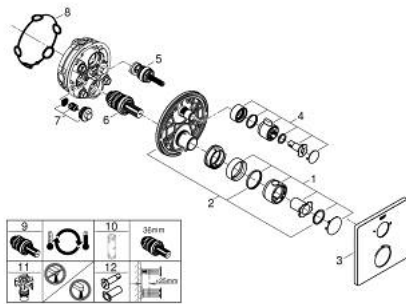

## 10 220 924 30 GROHTHERM THERMOSTATIC SHOWER MIXER FOR 2 OUTLETS WITH INTEGRATED SHUT OFF/DIVERTER VALVE

### PRODUCT DESCRIPTION

- Colour: Matte Black
- trim set for GROHE Rapido SmartBox (35 600/35 604)
- GROHE TurboStat - compact cartridge with wax thermoelement
- GROHE FastFixation escutcheon with covered shaft sealing and covered fixing
- metal escutcheon, retroactively 6° adjustable
- printed head and hand shower symbol
- GROHE SafeStop safety button at 38°C
- GROHE SafeStop Plus - optional temperature limiter at 43°C or 46°C included
- GROHE AquaDimmer, integrated shut off/diverter valve
- without roughing-in set 35 600/35 604 (please order separately)
- flow performance: outlet B = 27 l/min, outlet C = 30 l/min
- professional edition

### SPARE PARTS, februar 2023 – now

- 1: temperature control handle (Spare part-nr. 490822430)
- 2: Mounting plate (Spare part-nr. 49080000)
- 3: escutcheon (Spare part-nr. 490782430)
- 4: shut-off handle (Spare part-nr. 490812430)
- 5: Aquadimmer (Spare part-nr. 49084000)
- 6: Thermostatic compact cartridge 3/4" (Spare part-nr. 49028000)
- 7: Non-return valve (Spare part-nr. 49085000)
- 8: Seal (Spare part-nr. 48360000)
- 9: GROHE TurboStat cartridge 3/4" (Spare part-nr. 49003000)\*
- 10: Socket spanner (Spare part-nr. 49059000)\*
- 11: Service stops (Spare part-nr. 1405300M)\*
- 12: Universal extension set 2-handle thermostats, 25 mm (Spare part-nr. 14058000)\*