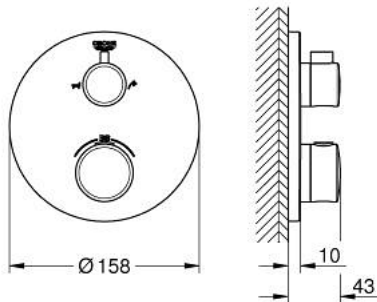

10 221 024 30 GROHTHERM THERMOSTATIC BATH TUB MIXER FOR 2 OUTLETS WITH INTEGRATED SHUT OFF/DIVERTER VALVE

PRODUCT DESCRIPTION

- Colour: Matte Black
- trim set for GROHE Rapido SmartBox (35 600/35 604)
- GROHE TurboStat - compact cartridge with wax thermostatic element
- GROHE FastFixation escutcheon with covered shaft sealing and covered fixing
- metal escutcheon, retroactively 6° adjustable
- printed hand shower and bath filler symbol
- GROHE SafeStop safety button at 38°C
- GROHE SafeStop Plus - optional temperature limiter at 43°C or 46°C included
- GROHE AquaDimmer, integrated shut off/diverter valve
- without roughing-in set 35 600/35 604 (please order separately)
- flow performance: outlet B = 27 l/min, outlet C = 30 l/min
- professional edition

10 221 024 30 GROHTHERM THERMOSTATIC BATH TUB MIXER FOR 2 OUTLETS WITH INTEGRATED SHUT OFF/DIVERTER VALVE

SPARE PARTS, februar 2023 – now

- 1: temperature control handle (Spare part-nr. 490822430)
 - 2: Mounting plate (Spare part-nr. 49080000)
 - 3: escutcheon (Spare part-nr. 490752430)
 - 4: shut-off handle (Spare part-nr. 490812430)
 - 5: Aquadimmer (Spare part-nr. 49084000)
 - 6: Thermostatic compact cartridge 3/4" (Spare part-nr. 49028000)
 - 7: Non-return valve (Spare part-nr. 49085000)
 - 8: Seal (Spare part-nr. 48360000)
 - 9: GROHE TurboStat cartridge 3/4" (Spare part-nr. 49003000)*
 - 10: Socket spanner (Spare part-nr. 49059000)*
 - 11: Service stops (Spare part-nr. 1405300M)*
 - 12: Universal extension set 2-handle thermostats, 25 mm (Spare part-nr. 14058000)*
 - 13: Backflow protection combination (EN1717) (Spare part-nr. 14055000)*
- * Optional accessories