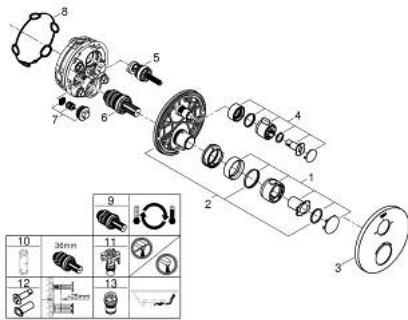

10 221 024 30 GROHTHERM THERMOSTATIC BATH TUB MIXER FOR 2 OUTLETS WITH INTEGRATED SHUT OFF/DIVERTER VALVE

PRODUCT DESCRIPTION

- Colour: Matte Black
- trim set for GROHE Rapido SmartBox (35 600/35 604)
- GROHE TurboStat - compact cartridge with wax thermostatic element
- GROHE FastFixation escutcheon with covered shaft sealing and covered fixing
- metal escutcheon, retroactively 6° adjustable
- printed hand shower and bath filler symbol
- GROHE SafeStop safety button at 38°C
- GROHE SafeStop Plus - optional temperature limiter at 43°C or 46°C included
- GROHE AquaDimmer, integrated shut off/diverter valve
- without roughing-in set 35 600/35 604 (please order separately)
- flow performance: outlet B = 27 l/min, outlet C = 30 l/min
- professional edition

10 221 024 30 GROHTHERM THERMOSTATIC BATH TUB MIXER FOR 2 OUTLETS WITH INTEGRATED SHUT OFF/DIVERTER VALVE

SPARE PARTS, februar 2023 – now

- 1: temperature control handle (Spare part-nr. 490822430)
 - 2: Mounting plate (Spare part-nr. 49080000)
 - 3: escutcheon (Spare part-nr. 490752430)
 - 4: shut-off handle (Spare part-nr. 490812430)
 - 5: Aquadimmer (Spare part-nr. 49084000)
 - 6: Thermostatic compact cartridge 3/4" (Spare part-nr. 49028000)
 - 7: Non-return valve (Spare part-nr. 49085000)
 - 8: Seal (Spare part-nr. 48360000)
 - 9: GROHE TurboStat cartridge 3/4" (Spare part-nr. 49003000)*
 - 10: Socket spanner (Spare part-nr. 49059000)*
 - 11: Service stops (Spare part-nr. 1405300M)*
 - 12: Universal extension set 2-handle thermostats, 25 mm (Spare part-nr. 14058000)*
 - 13: Backflow protection combination (EN1717) (Spare part-nr. 14055000)*
- * Optional accessories