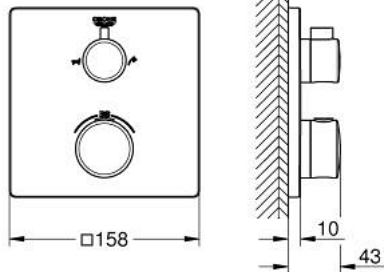

10 221 124 30 GROHTHERM THERMOSTATIC BATH TUB MIXER FOR 2 OUTLETS WITH INTEGRATED SHUT OFF/DIVERTER VALVE

PRODUCT DESCRIPTION

- Colour: Matte Black
- trim set for GROHE Rapido SmartBox (35 600/35 604)
- GROHE TurboStat - compact cartridge with wax thermostatic element
- GROHE FastFixation escutcheon with covered shaft sealing and covered fixing
- metal escutcheon, retroactively 6° adjustable
- printed hand shower and bath filler symbol
- GROHE SafeStop safety button at 38°C
- GROHE SafeStop Plus - optional temperature limiter at 43°C or 46°C included
- GROHE AquaDimmer, integrated shut off/diverter valve
- flow performance: outlet B = 27 l/min, outlet C = 30 l/min
- without roughing-in set 35 600/35 604 (please order separately)
- professional edition

10 221 124 30 GROHTHERM THERMOSTATIC BATH TUB MIXER FOR 2 OUTLETS WITH INTEGRATED SHUT OFF/DIVERTER VALVE

SPARE PARTS, februar 2023 – now

- 1: temperature control handle (Spare part-nr. 490822430)
 - 2: Mounting plate (Spare part-nr. 49080000)
 - 3: escutcheon (Spare part-nr. 490792430)
 - 4: shut-off handle (Spare part-nr. 490812430)
 - 5: Aquadimmer (Spare part-nr. 49084000)
 - 6: Thermostatic compact cartridge 3/4" (Spare part-nr. 49028000)
 - 7: Non-return valve (Spare part-nr. 49085000)
 - 8: Seal (Spare part-nr. 48360000)
 - 9: GROHE TurboStat cartridge 3/4" (Spare part-nr. 49003000)*
 - 10: Socket spanner (Spare part-nr. 49059000)*
 - 11: Service stops (Spare part-nr. 1405300M)*
 - 12: Universal extension set 2-handle thermostats, 25 mm (Spare part-nr. 14058000)*
 - 13: Backflow protection combination (EN1717) (Spare part-nr. 14055000)*
- * Optional accessories