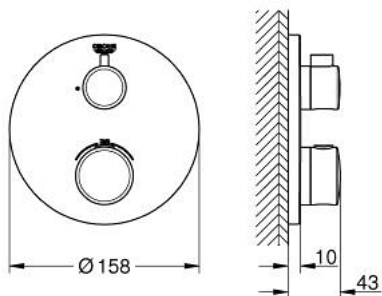

10 221 224 30 GROHTHERM THERMOSTATIC MIXER FOR 1 OUTLET WITH SHUT OFF VALVE

PRODUCT DESCRIPTION

- Colour: Matte Black
- trim set for GROHE Rapido SmartBox (35 600/35 604)
- GROHE TurboStat - compact cartridge with wax thermoelement
- GROHE FastFixation escutcheon with covered shaft sealing and covered fixing
- metal escutcheon, retroactively 6° adjustable
- GROHE SafeStop safety button at 38°C
- GROHE SafeStop Plus - optional temperature limiter at 43°C or 46°C included
- built-in non return valves and dirt strainers
- ceramic stop valve, 120°
- without roughing-in set 35 600/35 604 (please order separately)
- flow performance: outlet B = 27 l/min, outlet C = 30 l/min
- professional edition

10 221 224 30 GROHTHERM THERMOSTATIC MIXER FOR 1 OUTLET WITH SHUT OFF VALVE

SPARE PARTS, februar 2023 – now

- 1: temperature control handle (Spare part-nr. 490822430)
- 2: Mounting plate (Spare part-nr. 49080000)
- 3: escutcheon (Spare part-nr. 490732430)
- 4: shut-off handle (Spare part-nr. 490832430)
- 5: Aquadimmer (Spare part-nr. 49084000)
- 6: Thermostatic compact cartridge 3/4" (Spare part-nr. 49028000)
- 7: Non-return valve (Spare part-nr. 49085000)
- 8: Seal (Spare part-nr. 48360000)
- 9: GROHE TurboStat cartridge 3/4" (Spare part-nr. 49003000)*
- 10: Socket spanner (Spare part-nr. 49059000)*
- 11: Service stops (Spare part-nr. 1405300M)*
- 12: Universal extension set 2-handle thermostats, 25 mm (Spare part-nr. 14058000)*