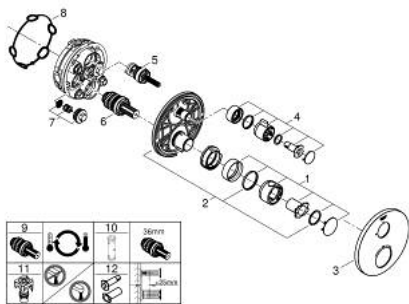

10 221 224 30 GROHTHERM THERMOSTATIC MIXER FOR 1 OUTLET WITH SHUT OFF VALVE

PRODUCT DESCRIPTION

- Colour: Matte Black
- trim set for GROHE Rapido SmartBox (35 600/35 604)
- GROHE TurboStat - compact cartridge with wax thermoelement
- GROHE FastFixation escutcheon with covered shaft sealing and covered fixing
- metal escutcheon, retroactively 6° adjustable
- GROHE SafeStop safety button at 38°C
- GROHE SafeStop Plus - optional temperature limiter at 43°C or 46°C included
- built-in non return valves and dirt strainers
- ceramic stop valve, 120°
- without roughing-in set 35 600/35 604 (please order separately)
- flow performance: outlet B = 27 l/min, outlet C = 30 l/min
- professional edition

10 221 224 30 GROHTHERM THERMOSTATIC MIXER FOR 1 OUTLET WITH SHUT OFF VALVE

SPARE PARTS, februar 2023 – now

- 1: temperature control handle (Spare part-nr. 490822430)
- 2: Mounting plate (Spare part-nr. 49080000)
- 3: escutcheon (Spare part-nr. 490732430)
- 4: shut-off handle (Spare part-nr. 490832430)
- 5: Aquadimmer (Spare part-nr. 49084000)
- 6: Thermostatic compact cartridge 3/4" (Spare part-nr. 49028000)
- 7: Non-return valve (Spare part-nr. 49085000)
- 8: Seal (Spare part-nr. 48360000)
- 9: GROHE TurboStat cartridge 3/4" (Spare part-nr. 49003000)*
- 10: Socket spanner (Spare part-nr. 49059000)*
- 11: Service stops (Spare part-nr. 1405300M)*
- 12: Universal extension set 2-handle thermostats, 25 mm (Spare part-nr. 14058000)*