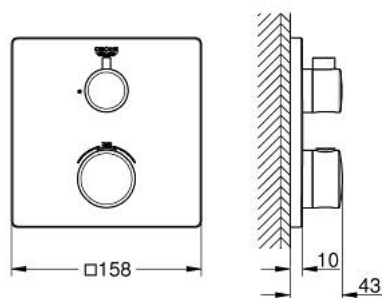

10 221 524 30 GROHTHERM THERMOSTATIC MIXER FOR 1 OUTLET WITH SHUT OFF VALVE

PRODUCT DESCRIPTION

- Colour: Matte Black
- trim set for GROHE Rapido SmartBox (35 600/35 604)
- GROHE TurboStat - compact cartridge with wax thermoelement
- GROHE FastFixation escutcheon with covered shaft sealing and covered fixing
- metal escutcheon, retroactively 6° adjustable
- GROHE SafeStop safety button at 38°C
- GROHE SafeStop Plus - optional temperature limiter at 43°C or 46°C included
- built-in non return valves and dirt strainers
- ceramic stop valve, 120°
- flow performance: outlet B = 27 l/min, outlet C = 30 l/min
- without roughing-in set 35 600/35 604 (please order separately)
- professional edition

10 221 524 30 GROHTHERM THERMOSTATIC MIXER FOR 1 OUTLET WITH SHUT OFF VALVE

SPARE PARTS, februar 2023 – now

- 1: temperature control handle (Spare part-nr. 490822430)
- 2: Mounting plate (Spare part-nr. 49080000)
- 3: escutcheon (Spare part-nr. 490762430)
- 4: shut-off handle (Spare part-nr. 490832430)
- 5: Aquadimmer (Spare part-nr. 49084000)
- 6: Thermostatic compact cartridge 3/4" (Spare part-nr. 49028000)
- 7: Non-return valve (Spare part-nr. 49085000)
- 8: Seal (Spare part-nr. 48360000)
- 9: GROHE TurboStat cartridge 3/4" (Spare part-nr. 49003000)*
- 10: Socket spanner (Spare part-nr. 49059000)*
- 11: Service stops (Spare part-nr. 1405300M)*
- 12: Universal extension set 2-handle thermostats, 25 mm (Spare part-nr. 14058000)*