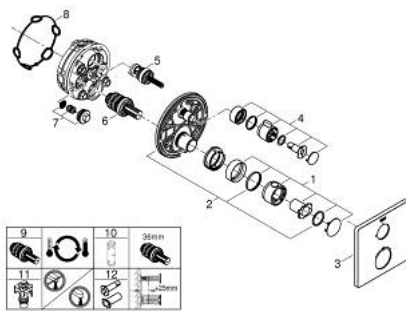

10 221 524 30 GROHTHERM THERMOSTATIC MIXER FOR 1 OUTLET WITH SHUT OFF VALVE

PRODUCT DESCRIPTION

- Colour: Matte Black
- trim set for GROHE Rapido SmartBox (35 600/35 604)
- GROHE TurboStat - compact cartridge with wax thermoelement
- GROHE FastFixation escutcheon with covered shaft sealing and covered fixing
- metal escutcheon, retroactively 6° adjustable
- GROHE SafeStop safety button at 38°C
- GROHE SafeStop Plus - optional temperature limiter at 43°C or 46°C included
- built-in non return valves and dirt strainers
- ceramic stop valve, 120°
- flow performance: outlet B = 27 l/min, outlet C = 30 l/min
- without roughing-in set 35 600/35 604 (please order separately)
- professional edition

10 221 524 30 GROHTHERM THERMOSTATIC MIXER FOR 1 OUTLET WITH SHUT OFF VALVE

SPARE PARTS, februar 2023 – now

- 1: temperature control handle (Spare part-nr. 490822430)
- 2: Mounting plate (Spare part-nr. 49080000)
- 3: escutcheon (Spare part-nr. 490762430)
- 4: shut-off handle (Spare part-nr. 490832430)
- 5: Aquadimmer (Spare part-nr. 49084000)
- 6: Thermostatic compact cartridge 3/4" (Spare part-nr. 49028000)
- 7: Non-return valve (Spare part-nr. 49085000)
- 8: Seal (Spare part-nr. 48360000)
- 9: GROHE TurboStat cartridge 3/4" (Spare part-nr. 49003000)*
- 10: Socket spanner (Spare part-nr. 49059000)*
- 11: Service stops (Spare part-nr. 1405300M)*
- 12: Universal extension set 2-handle thermostats, 25 mm (Spare part-nr. 14058000)*