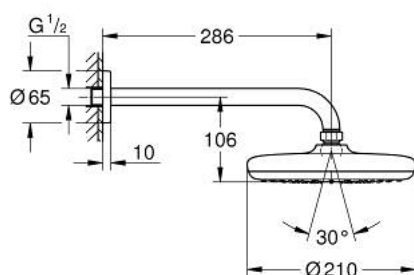

## 10 221 824 30 TEMPESTA 210 HEAD SHOWER SET 286 MM, 1 SPRAY

### PRODUCT DESCRIPTION

- Colour: Matte Black
- consisting of:
  - head shower Tempesta 210
  - spray pattern: Rain
  - maximum flow rate (at 3 bar): 8.5 l/min
  - shower arm Rainshower 286 mm
- GROHE EcoJoy - Less water, perfect flow
- GROHE DreamSpray - perfect spray pattern
- GROHE SpeedClean - effortless limescale removal
- Inner WaterGuide - inner insulation for surface protection
- suitable for instantaneous heater

## 10 221 824 30 TEMPESTA 210 HEAD SHOWER SET 286 MM, 1 SPRAY

**SPARE PARTS**, februar 2023 – now

1: Fibre seal Ø 18,5 x Ø 12 x 2 (Spare part-nr. 0138900M)

2: Dirt strainer (Spare part-nr. 48007000)

3: escutcheon (Spare part-nr. 117412430)