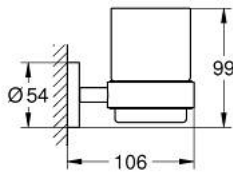

### PRODUCT DESCRIPTION

- Colour: Matte Black
- material: glass / metal
- consisting of:
  - holder
  - glass cup
  - concealed fastening
- suitable for screwing (including screws and dowels) or gluing (glue 40 915 000 sold separately)
- holding force: max. 5 kg
- the specified holding capacity is valid for static (slowly applied) load and intended use only