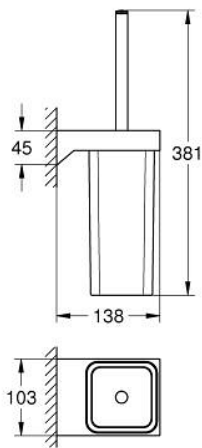

10 227 7KF 00 SELECTION CUBE TOILET BRUSH SET

PRODUCT DESCRIPTION

- Colour: phantom black
- material: glass / metal
- wall mounted
- concealed fastening

10 227 7KF 00 SELECTION CUBE TOILET BRUSH SET

SPARE PARTS, februar 2023 – now

1: Spare brush (Spare part-nr. 40868KF0)

1.1: Spare brush head (Spare part-nr. 40870000)

2: Spare glass for toilet brush set (Spare part-nr. 40867000)