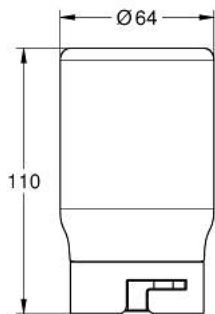

10 338 199 90 KINUAMI FOAMING BODY SOAP CITRUS - INVIGORATING

PRODUCT DESCRIPTION

- body soap specially formulated for use with GROHE Purefoam to envelop shower experience with direct warm foam
- vegan, without microplastic
- 250 ml of soap provides up to 39 showers with 10 seconds of foaming per shower
- 500 ml (2 x 250 ml)
- ingredients: aqua, sodium laureth sulfate, coco-glucoside, glycerin, disodium laureth sulfosuccinate, parfum, lactic acid, glycine, tetrasodium iminodisuccinate, sodium hyaluronate, sodium benzoate, potassium sorbate, linalool, citral, limonene, citrus aurantium peel oil, linalyl acetate, pinene