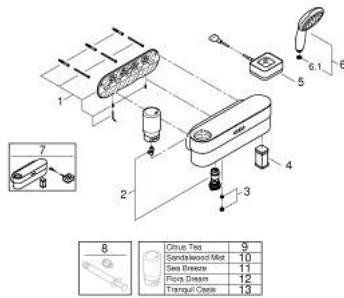

10 338 800 00 GROHE PUREFOAM SHOWER STARTER KIT

SPARE PARTS, junij 2023 – now

1. 1: Fixing set (Spare part-nr. 107444K000)
   - 2: Filter set (Spare part-nr. 107442K000)
   - 3: Flow restrictor + inlet filter (Spare part-nr. 1074439990)
   - 4: Battery (Spare part-nr. 1050769990)
   - 5: Charger (Spare part-nr. 1033959990)
   - 6: Hand shower 2 sprays (Spare part-nr. 1072990000)
   - 6.1: Dirt strainer (Spare part-nr. 0700200M)
   - 7: Exchange device (Spare part-nr. 109656K000)
   - 8: Glue for bath accessories (Spare part-nr. 40915000)*
   - 9: Foaming body soap - Citrus Tea (Spare part-nr. 1033909990)*
   - 10: Foaming body soap - Sandalwood Mist (Spare part-nr. 1033919990)*
   - 11: Foaming body soap - Sea Breeze (Spare part-nr. 1033929990)*
   - 12: Foaming body soap - Flora Dream (Spare part-nr. 1033939990)*
   - 13: Foaming body soap - Tranquil Oasis (Spare part-nr. 1033949990)*
2. Optional accessories