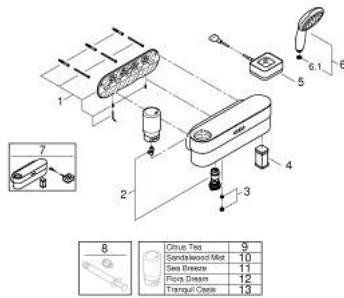

10 338 900 00 GROHE PUREFOAM SHOWER STARTER KIT

PRODUCT DESCRIPTION

- Colour: chrome/white
- consisting of:
 - GROHE Purefoam device in white with plastic top cover
 - including lithium-ion rechargeable battery (103385), charger with plug type A (103395) and soap fragrance Citrus Tea (103390)
 - GROHE Purefoam - enveloping shower experience with instant warm foam
 - GROHE Purefoam 110 hand shower 2 sprays (Rain, Jet) with white sprayface (107298)
 - GROHE SmartSwitch - easily rotate the dial to enjoy your preferred spray option
 - GROHE DreamSpray - perfect spray pattern
 - GROHE LongLife finish
 - GROHE SpeedClean - effortless limescale removal
 - Inner WaterGuide - inner insulation for surface protection
 - ShockProof silicone ring prevents damages caused by shower falling
 - maximum flow rate (at 3 bar): 7.6 l/min
 - Silverflex shower hose 1250 mm 1/2" x 1/2" (28 362)
 - shower hose Silverflex 1750 mm 1/2" x 1/2" (28 388)

10 338 900 00 GROHE PUREFOAM SHOWER STARTER KIT

SPARE PARTS, junij 2023 – now

- 1: Fixing set (Spare part-nr. 107444K000)
 - 2: Filter set (Spare part-nr. 107442LN00)
 - 3: Flow restrictor + inlet filter (Spare part-nr. 1074439990)
 - 4: Battery (Spare part-nr. 1033859990)
 - 5: Charger (Spare part-nr. 1033959990)
 - 6: Hand shower 2 sprays (Spare part-nr. 1072980000)
 - 6.1: Dirt strainer (Spare part-nr. 0700200M)
 - 7: Exchange device (Spare part-nr. 109656LN00)
 - 8: Glue for bath accessories (Spare part-nr. 40915000)*
 - 9: Foaming body soap - Citrus Tea (Spare part-nr. 1033909990)*
 - 10: Foaming body soap - Sandalwood Mist (Spare part-nr. 1033919990)*
 - 11: Foaming body soap - Sea Breeze (Spare part-nr. 1033929990)*
 - 12: Foaming body soap - Flora Dream (Spare part-nr. 1033939990)*
 - 13: Foaming body soap - Tranquil Oasis (Spare part-nr. 1033949990)*
- * Optional accessories