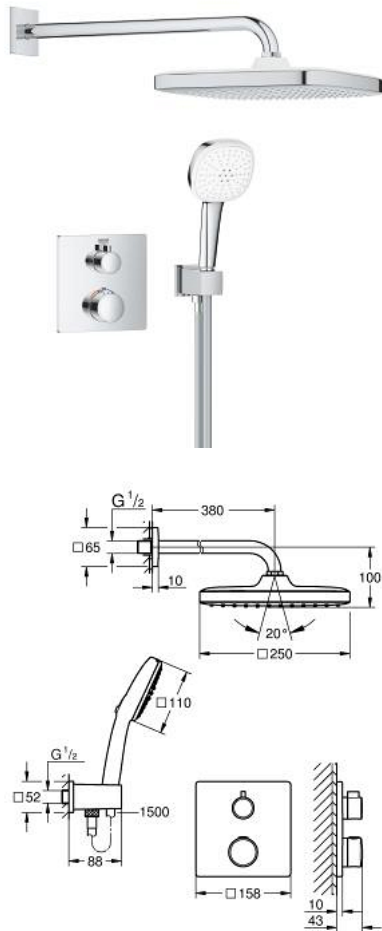

10 399 500 00 GROHTHERM CONCEALED SHOWER SYSTEM WITH TEMPESTA 250 CUBE

PRODUCT DESCRIPTION

- Colour: chrome
- consisting of:
 - concealed thermostatic shower mixer for 2 outlets with integrated shut off/diverter valve (24 079)
 - Tempesta 250 Cube head shower set (26 687) including horizontal shower arm 380 mm
 - Tempesta Cube 110 hand shower 2 sprays (26 746)
 - shower outlet elbow 1/2" with wall shower holder (26 370)
 - Rotaflex TwistStop shower hose 1500 mm 1/2" x 1/2" (28 409)
 - perfect fit with GROHE Rapido shower frame mono (103 993 9990) or GROHE Rapido Shower Frame Mono Heat Recovery (105 788 9990) and GROHE Rapido Shower Frame Mono Heat Recovery Plus (105 789 9990)
 - requires GROHE Rapido SmartBox universal rough-in box, 1/2" (35 604), if not combined with GROHE Rapido shower frame, please order separately
 - professional edition

10 399 500 00 **GROHTHERM CONCEALED SHOWER SYSTEM WITH TEMPESTA 250 CUBE**

SPARE PARTS, august 2023 – now

- 1: Fibre seal Ø 18,5 x Ø 12 x 2 (Spare part-nr. 0138900M)
- 2: Dirt strainer (Spare part-nr. 48007000)
- 3: Escutcheon (Spare part-nr. 48118000)