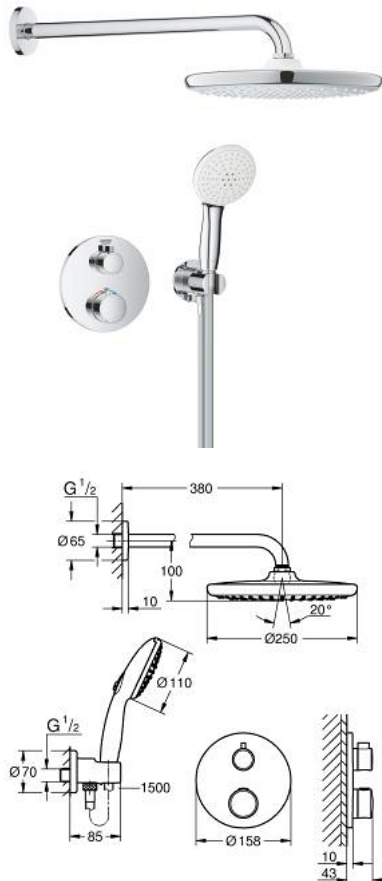

## 10 399 600 00 GROHTHERM CONCEALED SHOWER SYSTEM WITH TEMPESTA 250

### PRODUCT DESCRIPTION

- Colour: chrome
- consisting of:
  - concealed thermostatic shower mixer for 2 outlets with integrated shut off/diverter valve (24 076)
  - Tempesta 250 head shower set (26 668) including horizontal shower arm 380 mm
  - Tempesta 110 hand shower 2 sprays (26 161)
  - shower outlet elbow 1/2" with wall shower holder (28 679)
  - Rotaflex TwistStop shower hose 1500 mm 1/2" x 1/2" (28 409)
  - perfect fit with GROHE Rapido shower frame mono (103 993 9990) or GROHE Rapido Shower Frame Mono Heat Recovery (105 788 9990) and GROHE Rapido Shower Frame Mono Heat Recovery Plus (105 789 9990)
  - requires GROHE Rapido SmartBox universal rough-in box, 1/2" (35 604), if not combined with GROHE Rapido shower frame, please order separately
  - professional edition