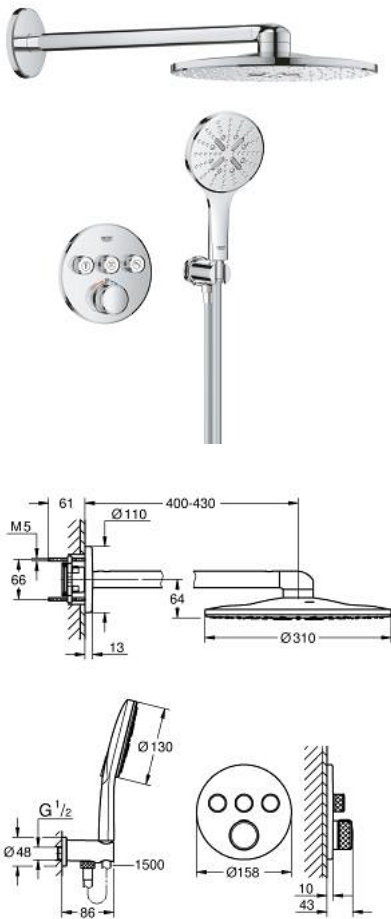

10 399 700 00 GROHTHERM SMARTCONTROL CONCEALED SHOWER SYSTEM WITH RAINSHOWER SMARTACTIVE 310

PRODUCT DESCRIPTION

- Colour: chrome
- consisting of:
 - concealed thermostat with 3 valves (29 121)
 - Rainshower SmartActive 310 head shower set 2 sprays (26 475) including horizontal shower arm 430 mm
 - Rainshower SmartActive 130 hand shower 3 sprays (26 574)
 - shower outlet elbow 1/2" with holder (26 658)
 - Silverflex shower hose 1500 mm 1/2" x 1/2" (28 364)
 - optional flow regulator 9.5 l/min included for hand shower
- perfect fit with GROHE Rapido shower frame duo (103 994 9990), GROHE Rapido Shower Frame Duo Heat Recovery (105 786 9990) or GROHE Rapido Shower Frame Duo Heat Recovery Plus (105 787 9990)
- requires GROHE Rapido SmartBox universal rough-in box, 1/2" (35 604) and head shower rough-in 9.5 l/min (26 483 000 or 107 241 9990), if not combined with GROHE Rapido shower frame, please order separately
- professional edition