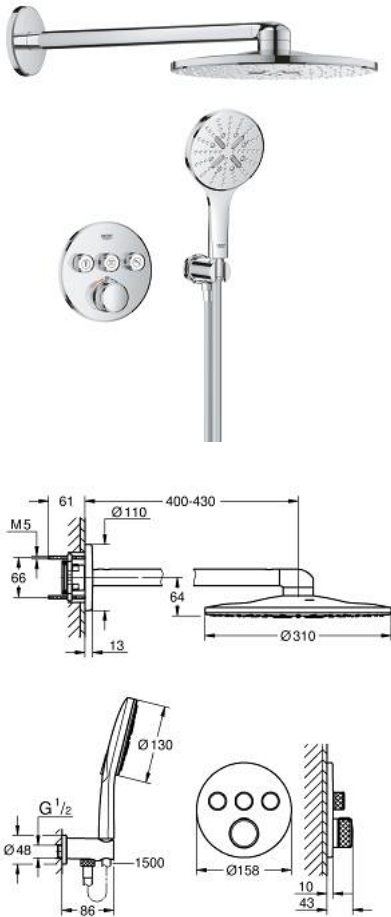

10 399 700 00 GROHTHERM SMARTCONTROL CONCEALED SHOWER SYSTEM WITH RAINSHOWER SMARTACTIVE 310

PRODUCT DESCRIPTION

- Colour: chrome
- consisting of:
 - concealed thermostat with 3 valves (29 121)
 - Rainshower SmartActive 310 head shower set 2 sprays (26 475) including horizontal shower arm 430 mm
 - Rainshower SmartActive 130 hand shower 3 sprays (26 574)
 - shower outlet elbow 1/2" with holder (26 658)
 - Silverflex shower hose 1500 mm 1/2" x 1/2" (28 364)
 - optional flow regulator 9.5 l/min included for hand shower
- perfect fit with GROHE Rapido shower frame duo (103 994 9990), GROHE Rapido Shower Frame Duo Heat Recovery (105 786 9990) or GROHE Rapido Shower Frame Duo Heat Recovery Plus (105 787 9990)
- requires GROHE Rapido SmartBox universal rough-in box, 1/2" (35 604) and head shower rough-in 9.5 l/min (26 483), if not combined with GROHE Rapido shower frame, please order separately
- professional edition